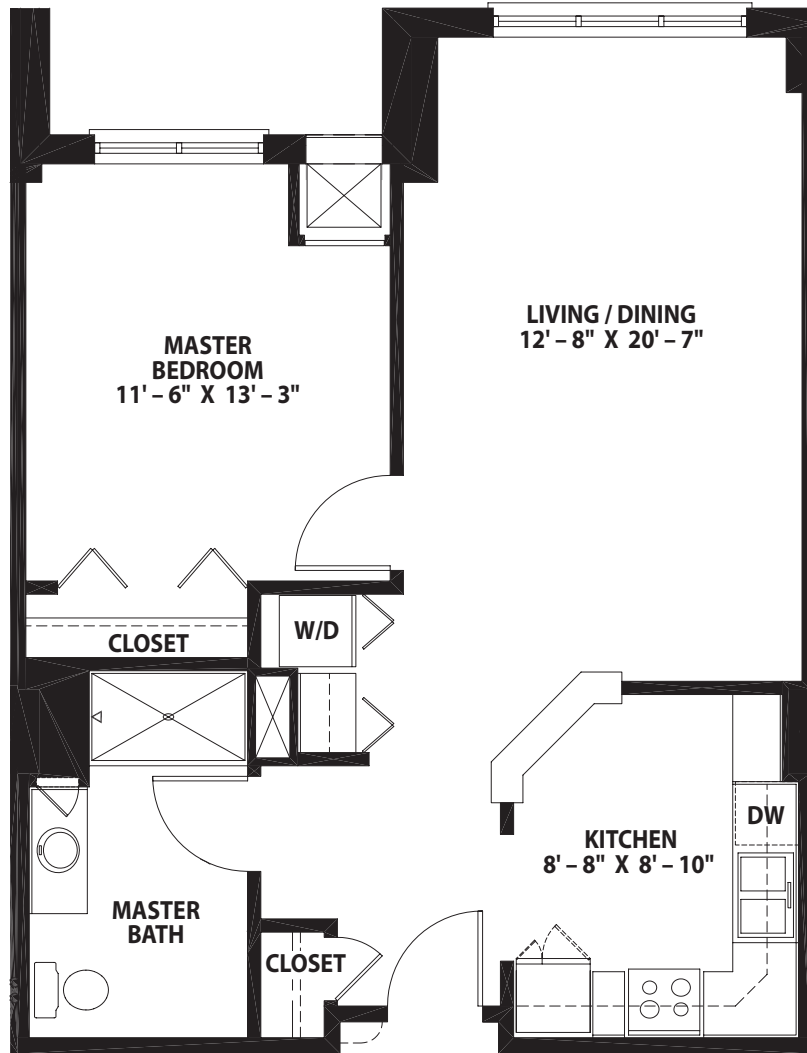

*One-Bedroom Deluxe  
York*

---

*Levels 4 Thru 7*

One-Bedroom, One-Bath ~ 764 square feet