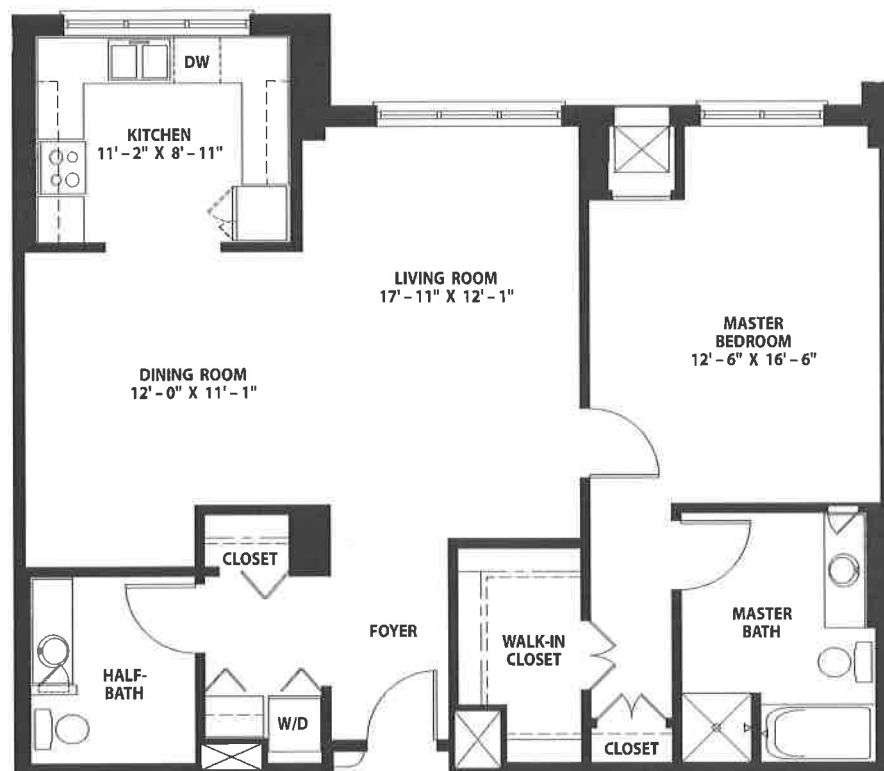

# *One-Bedroom Traditional Dartmouth*

---

*Levels 4 Thru 7, Signature Level*

One-Bedroom, One-and-One-Half Bath ~ 1,120 square feet