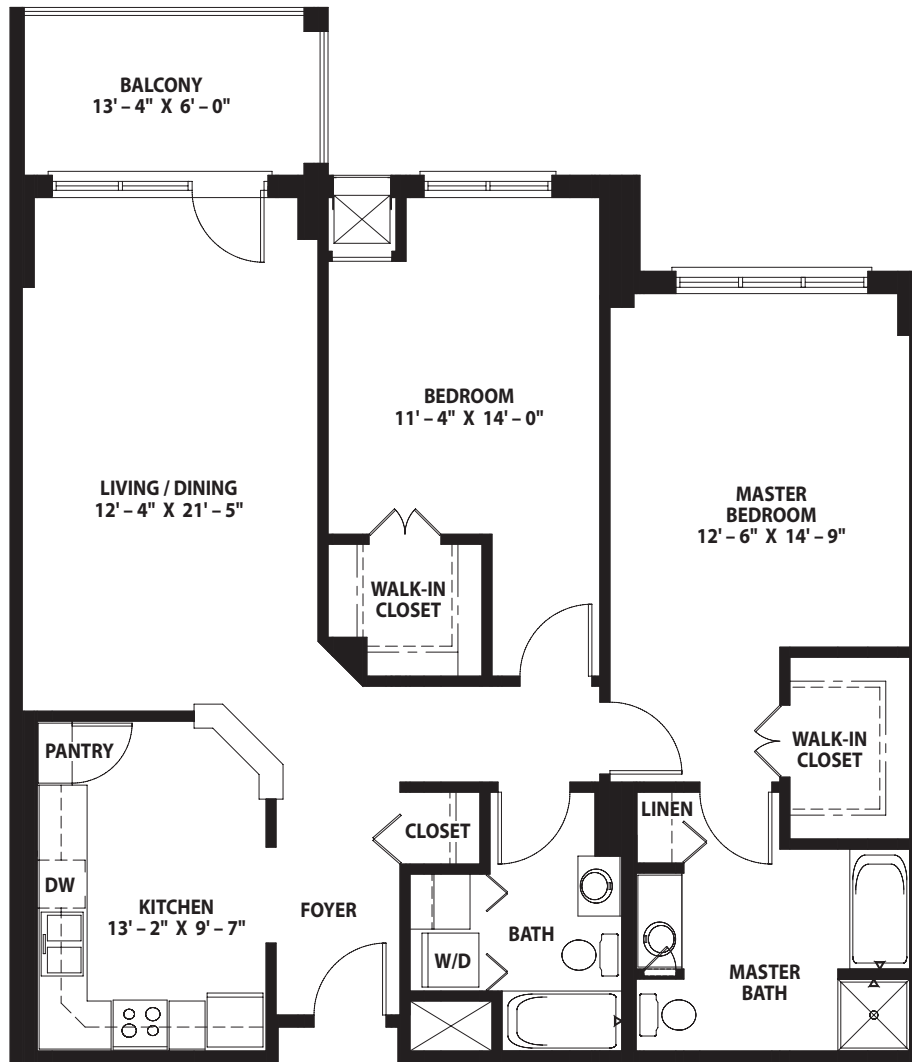

# *Two-Bedroom Custom with Balcony Stafford with Balcony*

---

*Levels 4 Thru 7*

Two-Bedroom, Two-Bath ~ 1,320 square feet