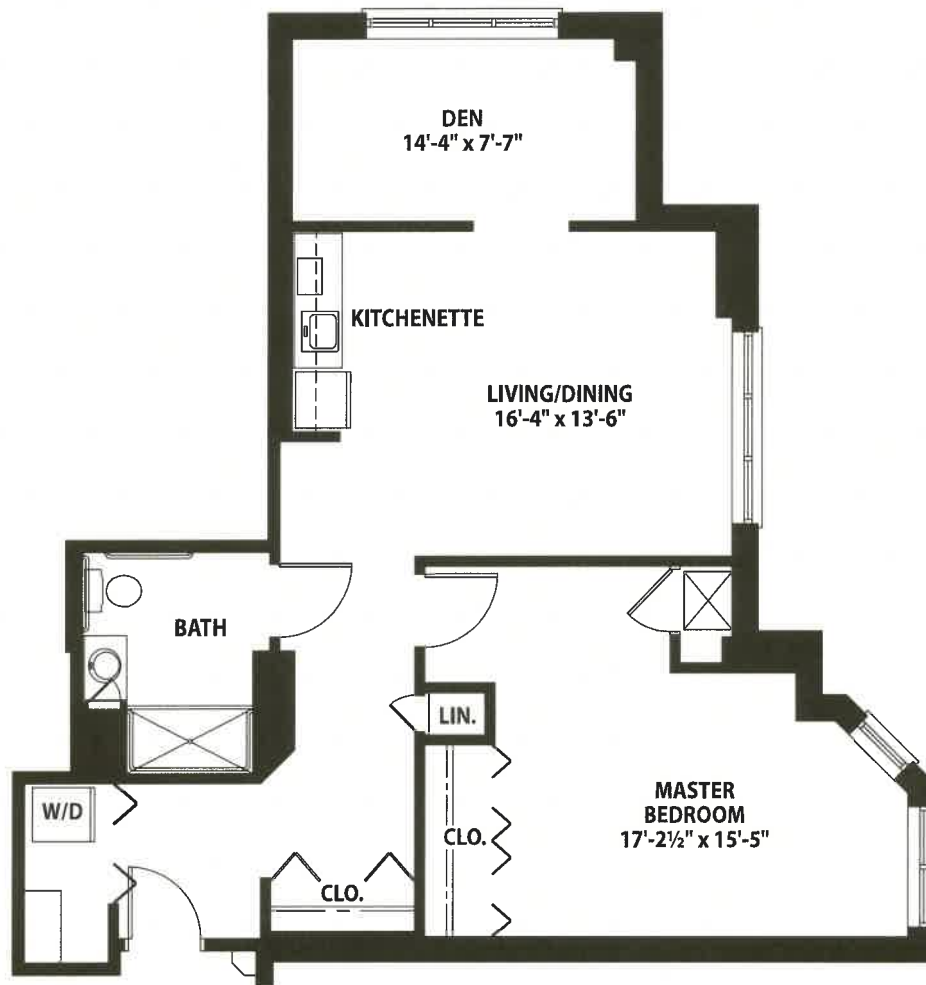

*One-Bedroom with Den*  
**Connecticut**

---

*Catered Living*

One-Bedroom, One-Bath ~ 974 square feet