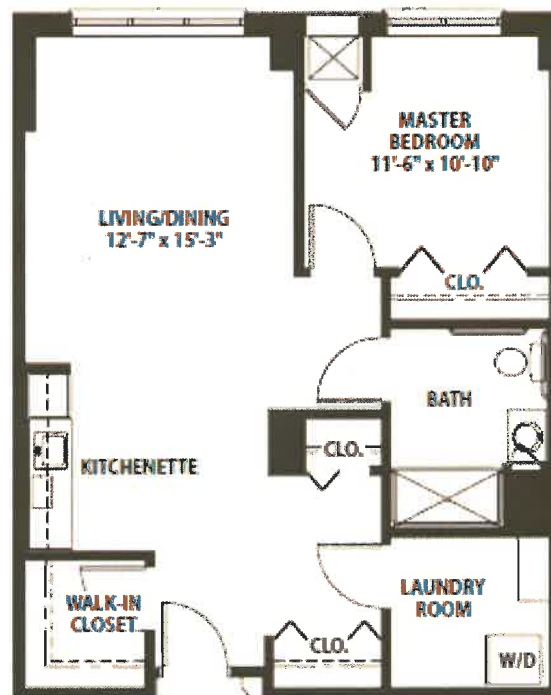

One-Bedroom
Rhode Island

Catered Living
One-Bedroom, One-Bath ~ 787 square feet