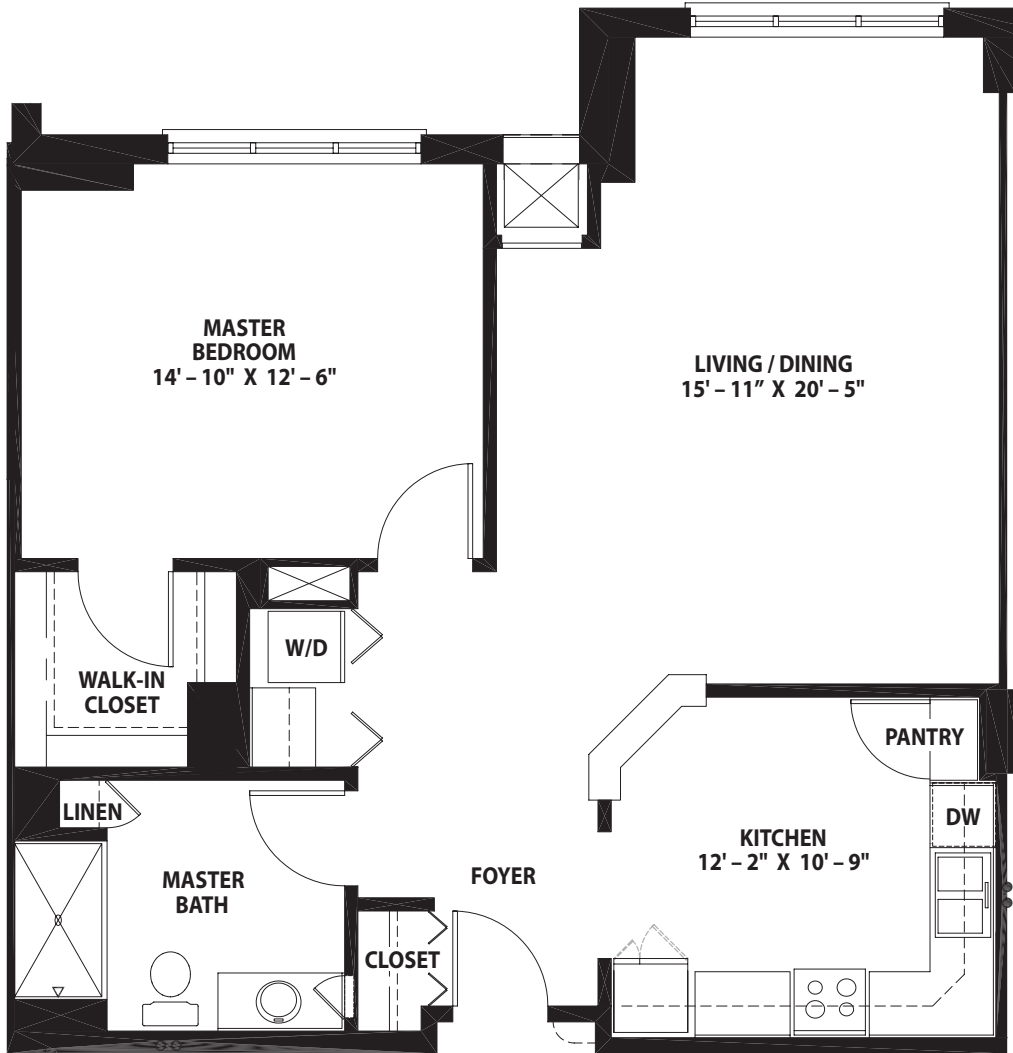

# *One-Bedroom Grand Bristol*

---

*Levels 4 Thru 7*

One-Bedroom, One-Bath ~ 953 square feet

# *One-Bedroom Grand Bristol Plaza*

---

## *Plaza Level*

One-Bedroom, One-Bath ~ 953 square feet

*One-Bedroom Grand with Balcony*  
*Bristol with Balcony Plaza*

---

*Plaza Level*

One-Bedroom, One-Bath ~ 912 square feet

*One-Bedroom Grand with Balcony*  
*Bristol with Balcony*

---

*Levels 4 Thru 7*

One-Bedroom, One-Bath ~ 912 square feet