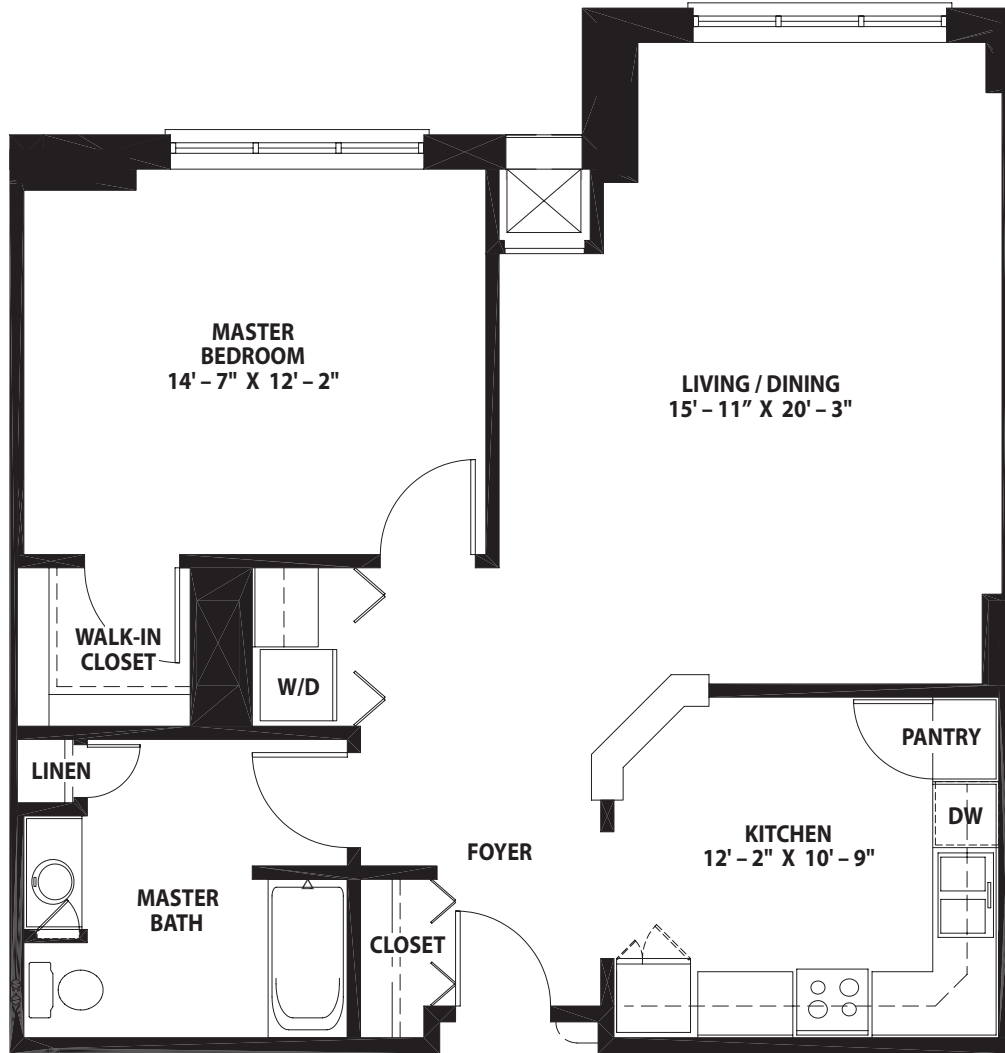

# *One-Bedroom Grand Bristol*

---

*Levels 4 Thru 7*

One-Bedroom, One-Bath ~ 953 square feet

# *One-Bedroom Grand Bristol Plaza*

---

## *Plaza Level*

One-Bedroom, One-Bath ~ 953 square feet

*One-Bedroom Grand with Balcony*  
*Bristol with Balcony Plaza*

---

*Plaza Level*

One-Bedroom, One-Bath ~ 912 square feet

*One-Bedroom Grand with Balcony*  
*Bristol with Balcony*

---

*Levels 4 Thru 7*

One-Bedroom, One-Bath ~ 912 square feet