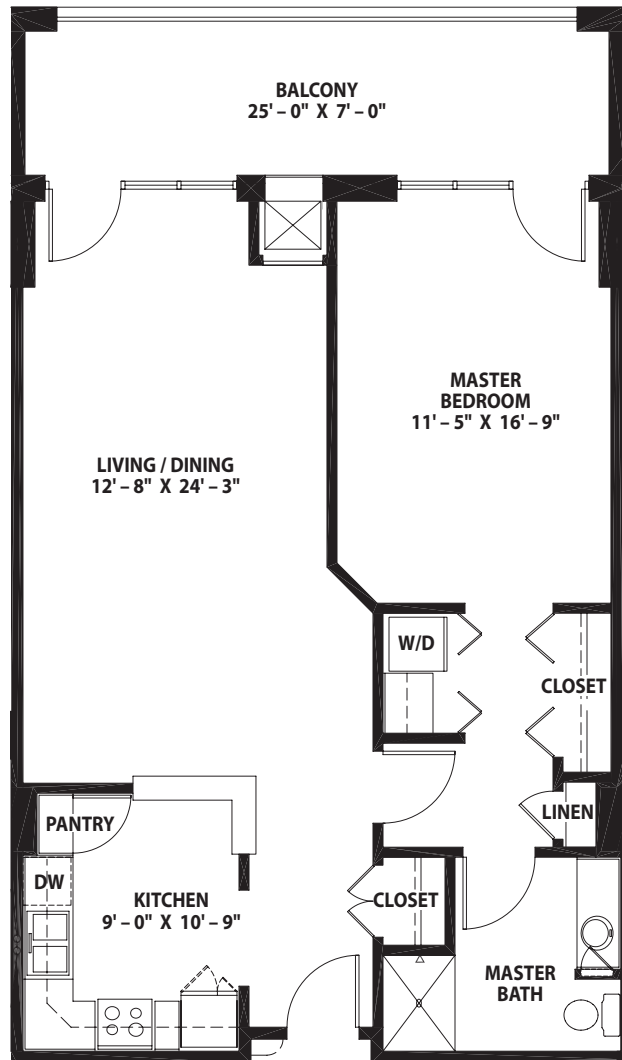

# *One-Bedroom Grand Bristol*

---

*Levels 4 Thru 7*

One-Bedroom, One-Bath ~ 953 square feet

# *One-Bedroom Grand Bristol Plaza*

---

## *Plaza Level*

One-Bedroom, One-Bath ~ 953 square feet

*One-Bedroom Grand with Balcony*  
*Bristol with Balcony Plaza*

---

*Plaza Level*

One-Bedroom, One-Bath ~ 912 square feet

*One-Bedroom Grand with Balcony*  
*Bristol with Balcony*

---

*Levels 4 Thru 7*

One-Bedroom, One-Bath ~ 912 square feet