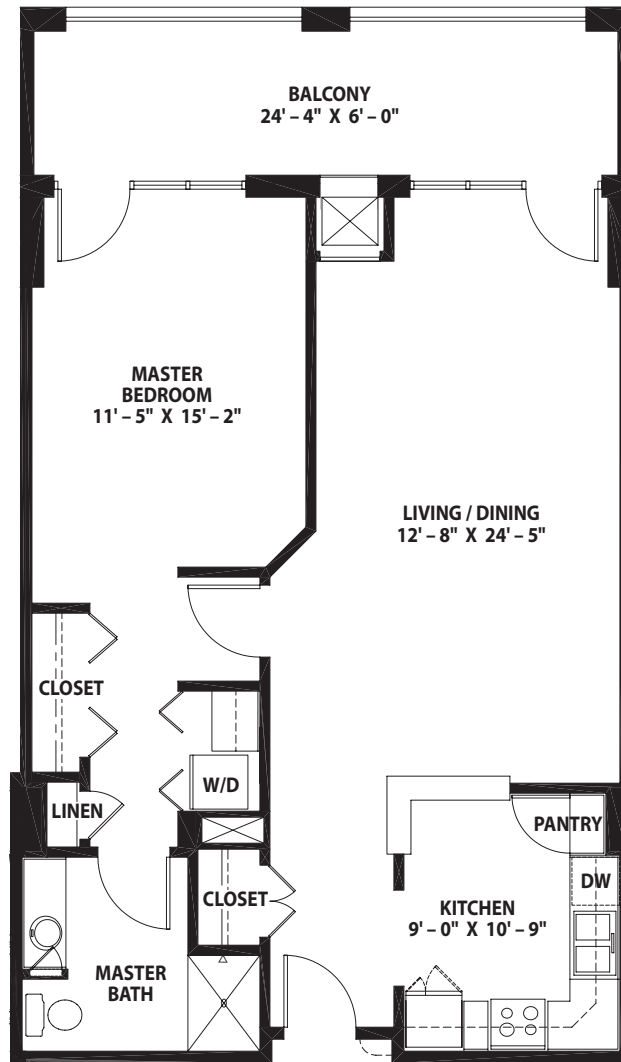

# *One-Bedroom Grand Bristol*

---

*Levels 4 Thru 7*

One-Bedroom, One-Bath ~ 953 square feet

# *One-Bedroom Grand Bristol Plaza*

---

## *Plaza Level*

One-Bedroom, One-Bath ~ 953 square feet

*One-Bedroom Grand with Balcony*  
*Bristol with Balcony Plaza*

---

*Plaza Level*

One-Bedroom, One-Bath ~ 912 square feet

*One-Bedroom Grand with Balcony*  
*Bristol with Balcony*

---

*Levels 4 Thru 7*

One-Bedroom, One-Bath ~ 912 square feet