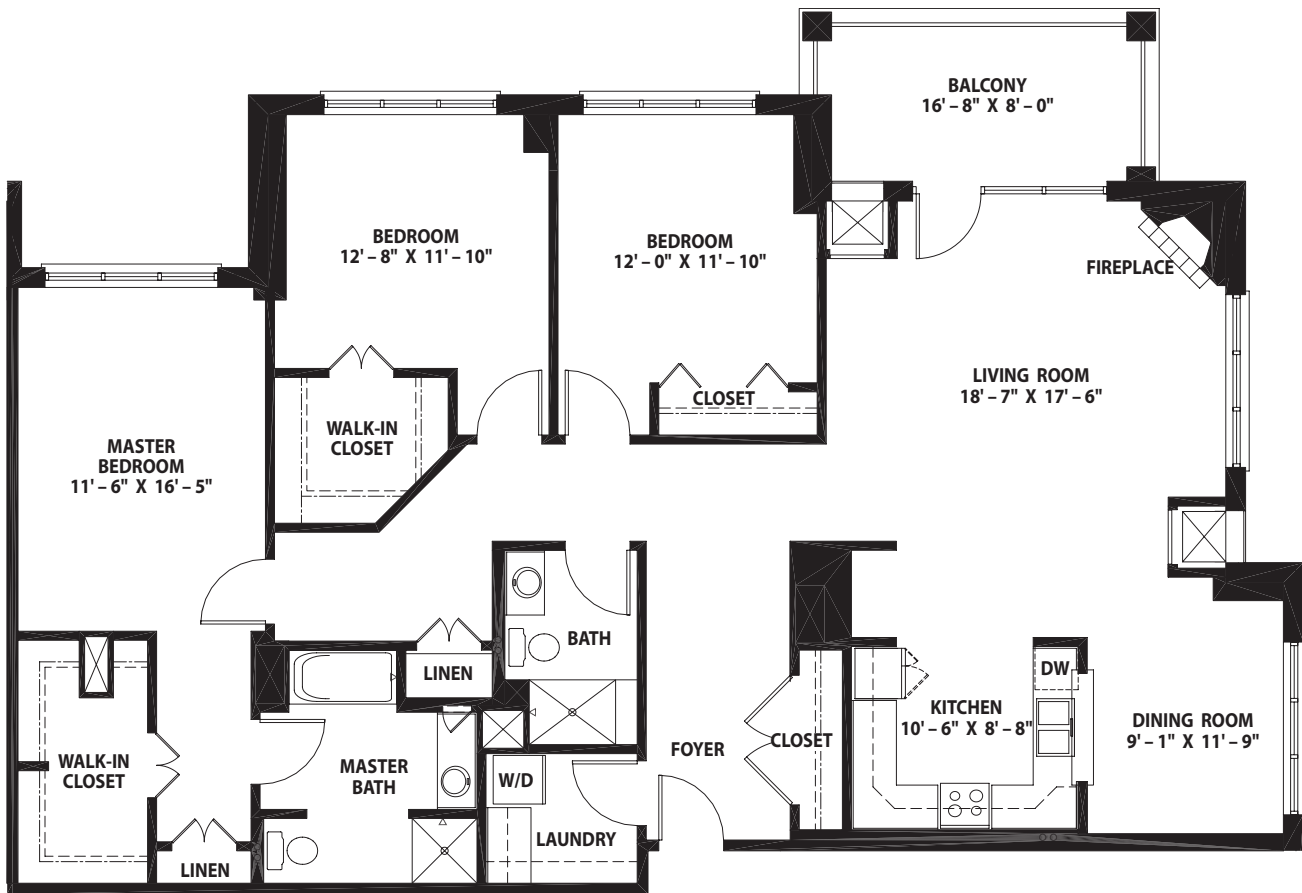

Three-Bedroom Grand with Balcony
Duxbury

Signature Level

Three-Bedroom, Two-Bath ~ 1,886 square feet