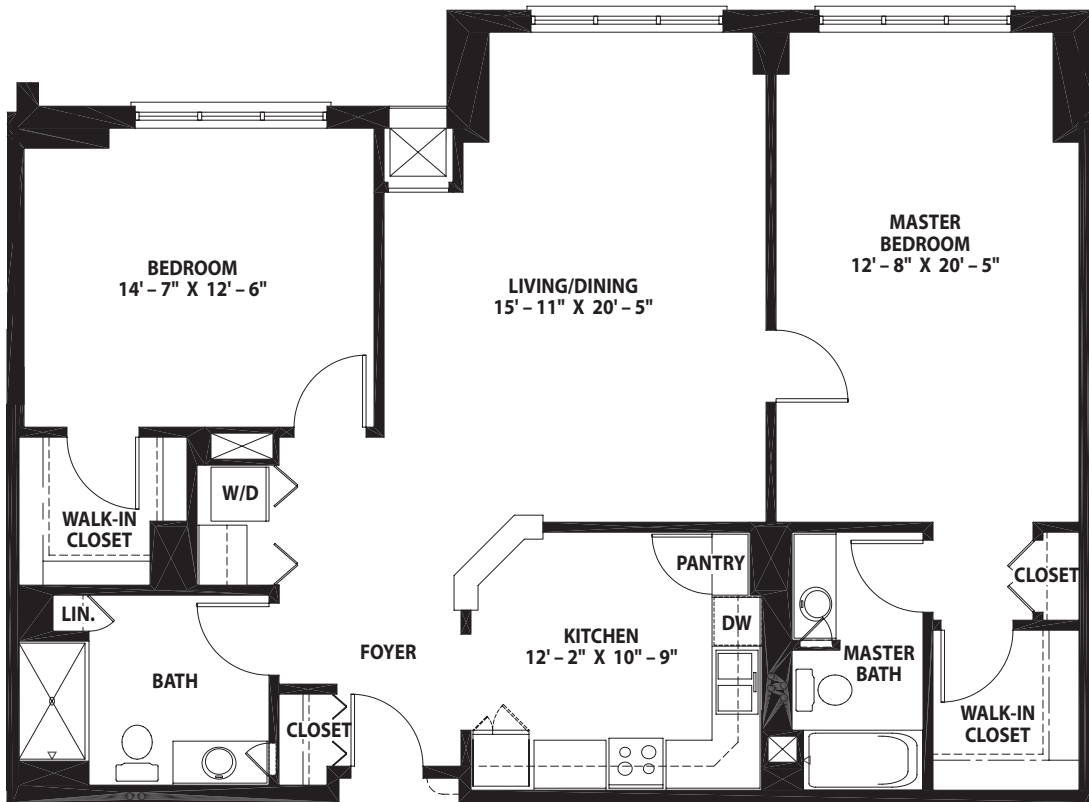

Two-Bedroom Deluxe
Kent

Signature Level

Two-Bedroom, Two-Bath ~ 1,381 square feet