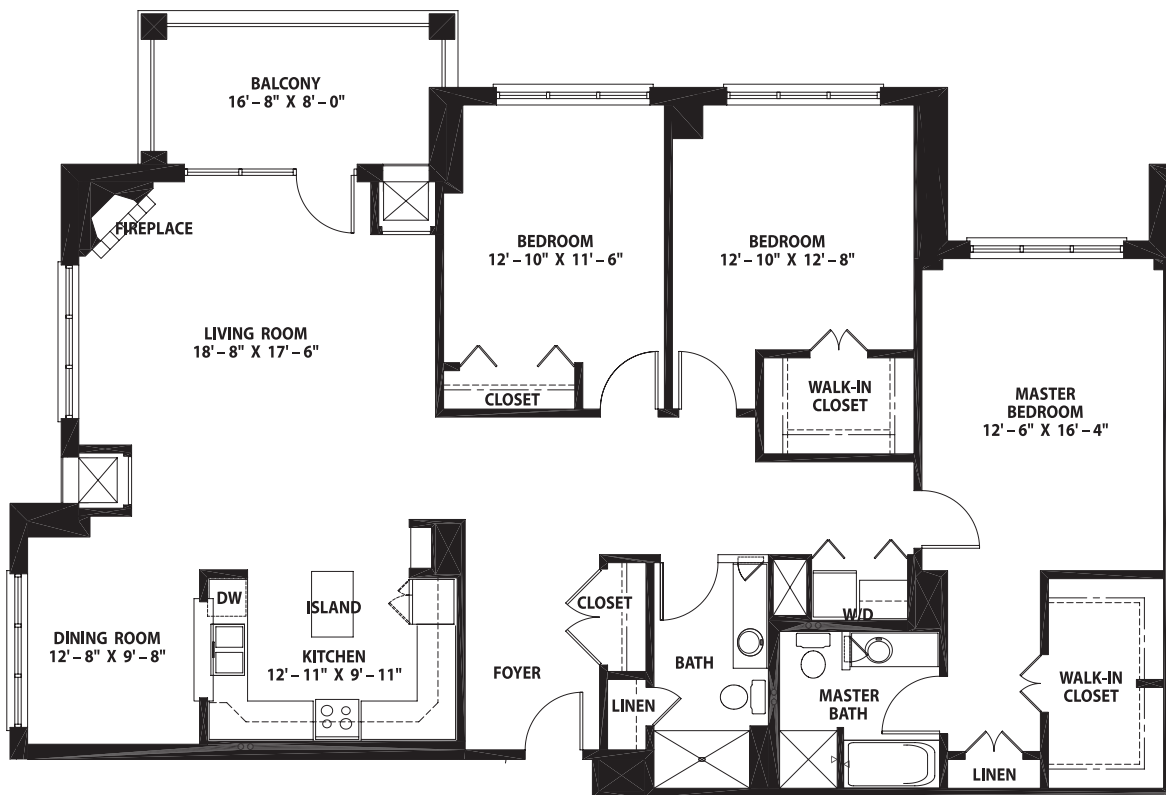

Three-Bedroom Custom with Balcony Nottingham with Balcony

Levels 4 Thru 7, Signature Level

Three-Bedroom, Two-Bath ~ 1,897 square feet