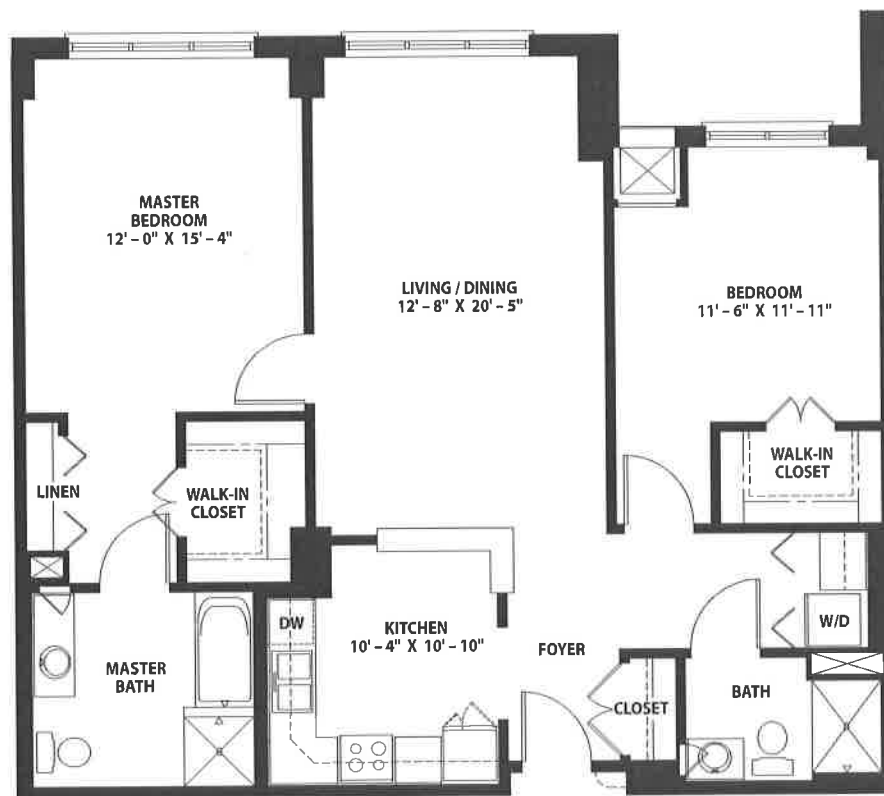

*Two-Bedroom Classic*  
*Shipton*

---

*Levels 4 Thru 7, Signature Level*  
Two-Bedroom, Two-Bath ~ 1,173 square feet