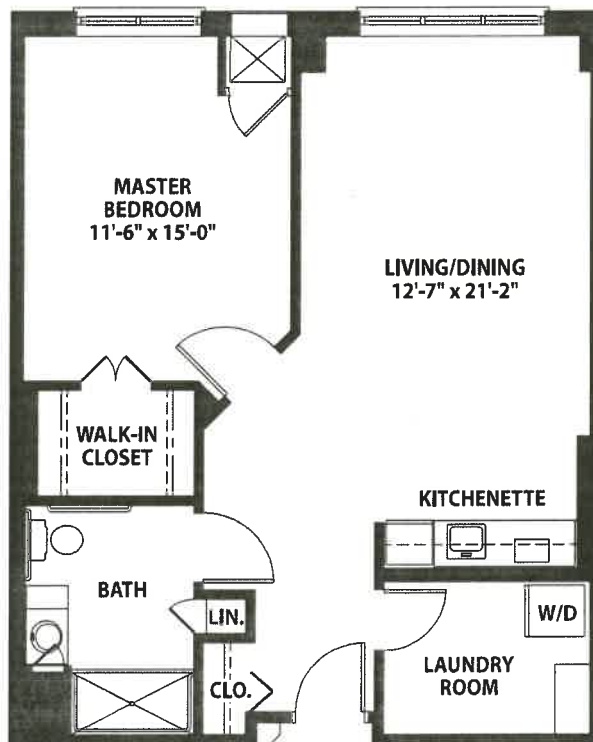

One-Bedroom
South Carolina

Catered Living

One-Bedroom, One-Bath ~ 784 square feet

One-Bedroom Deluxe
South Carolina

Catered Living

One-Bedroom, One-Bath ~ 787 square feet