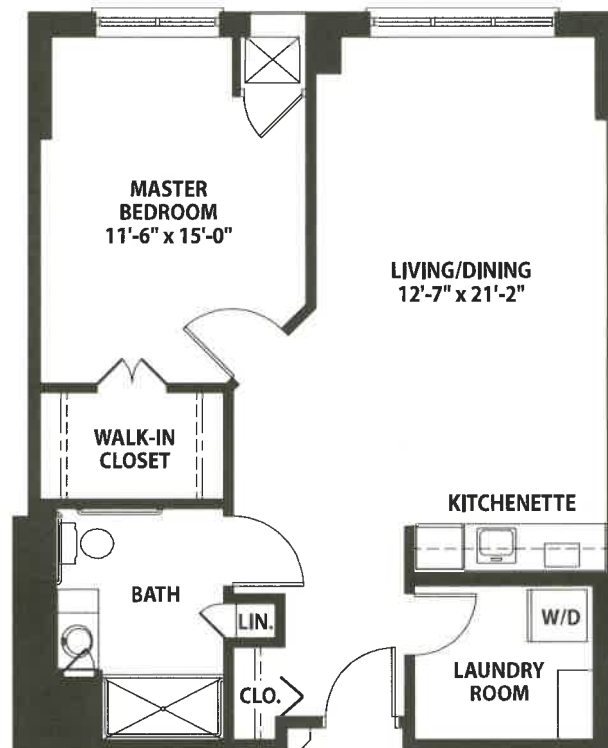

One-Bedroom
South Carolina

Catered Living

One-Bedroom, One-Bath ~ 784 square feet

One-Bedroom Deluxe
South Carolina

Catered Living

One-Bedroom, One-Bath ~ 787 square feet