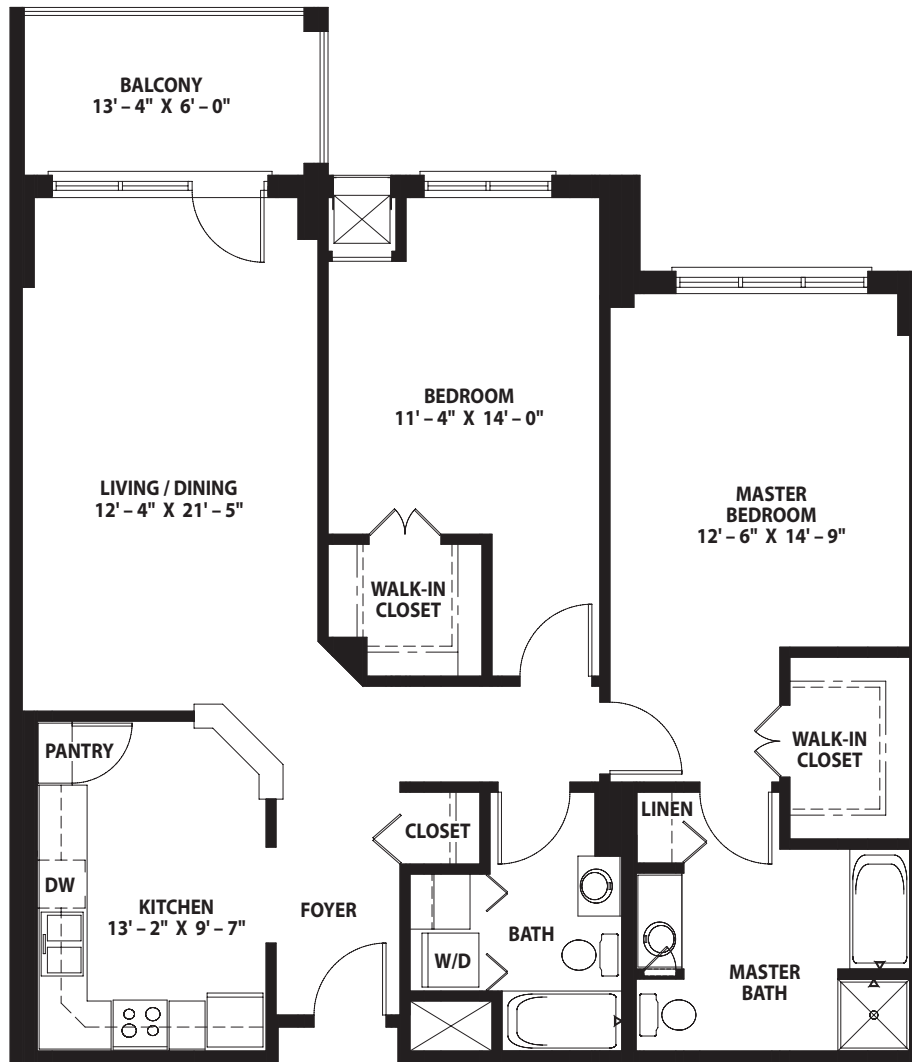

Two-Bedroom Custom with Balcony Stafford with Balcony

Levels 4 Thru 7

Two-Bedroom, Two-Bath ~ 1,320 square feet

Two-Bedroom Custom with Balcony
Stafford with Balcony Plaza

Plaza Level

Two-Bedroom, Two-Bath ~ 1,320 square feet