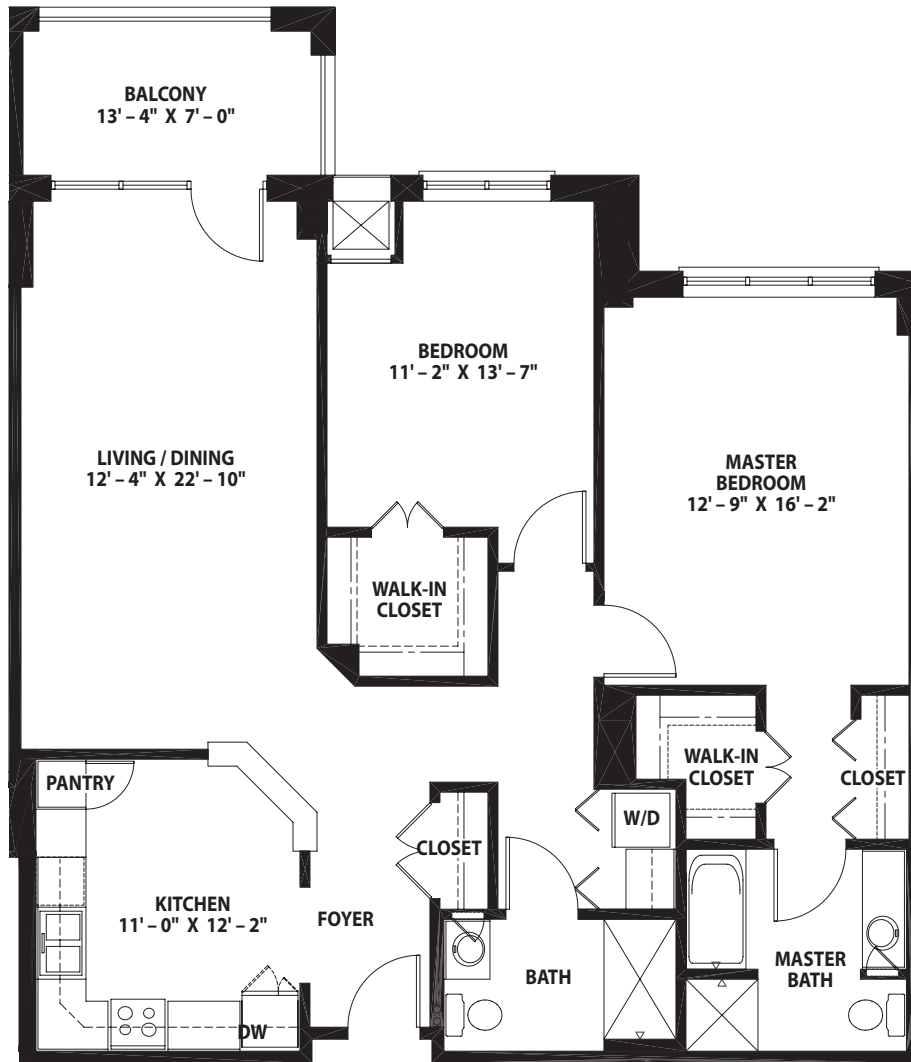

Two-Bedroom Custom with Balcony Stafford with Balcony

Levels 4 Thru 7

Two-Bedroom, Two-Bath ~ 1,320 square feet

Two-Bedroom Custom with Balcony
Stafford with Balcony Plaza

Plaza Level

Two-Bedroom, Two-Bath ~ 1,320 square feet