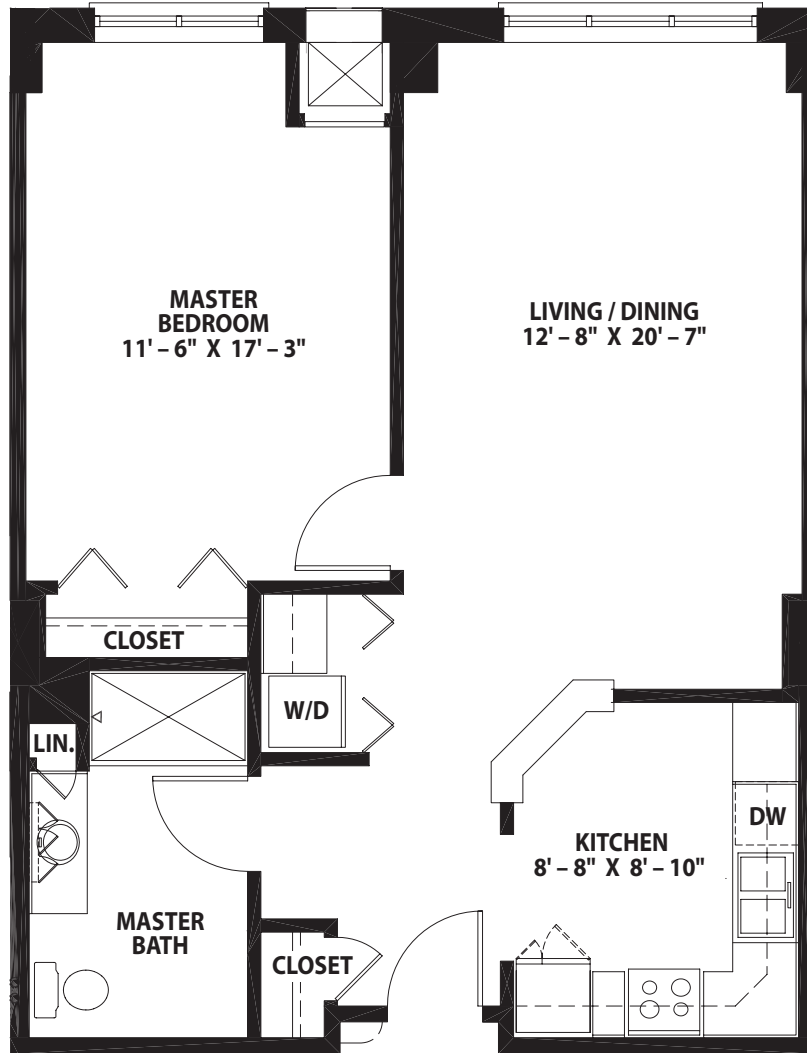

*One-Bedroom Deluxe
York*

Levels 4 Thru 7

One-Bedroom, One-Bath ~ 764 square feet

*One-Bedroom Deluxe — Plus
York Plus*

Plaza Level

One-Bedroom, One-Bath ~ 812 square feet