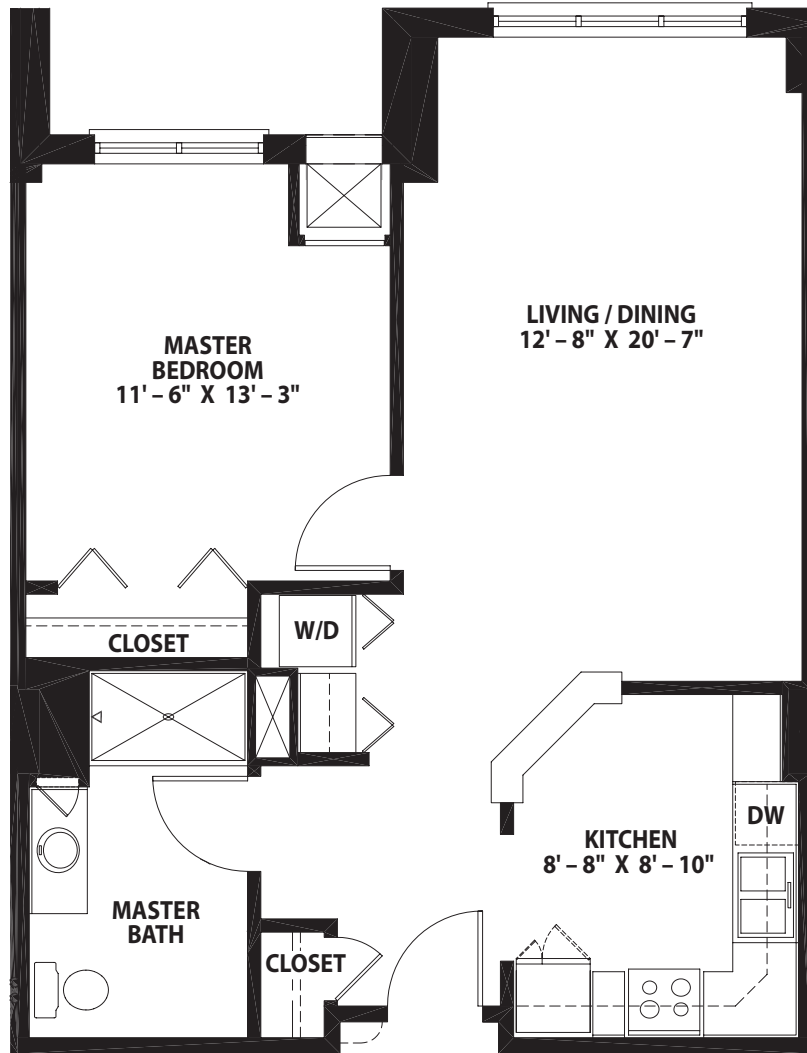

*One-Bedroom Deluxe
York*

Levels 4 Thru 7

One-Bedroom, One-Bath ~ 764 square feet

*One-Bedroom Deluxe — Plus
York Plus*

Plaza Level

One-Bedroom, One-Bath ~ 812 square feet