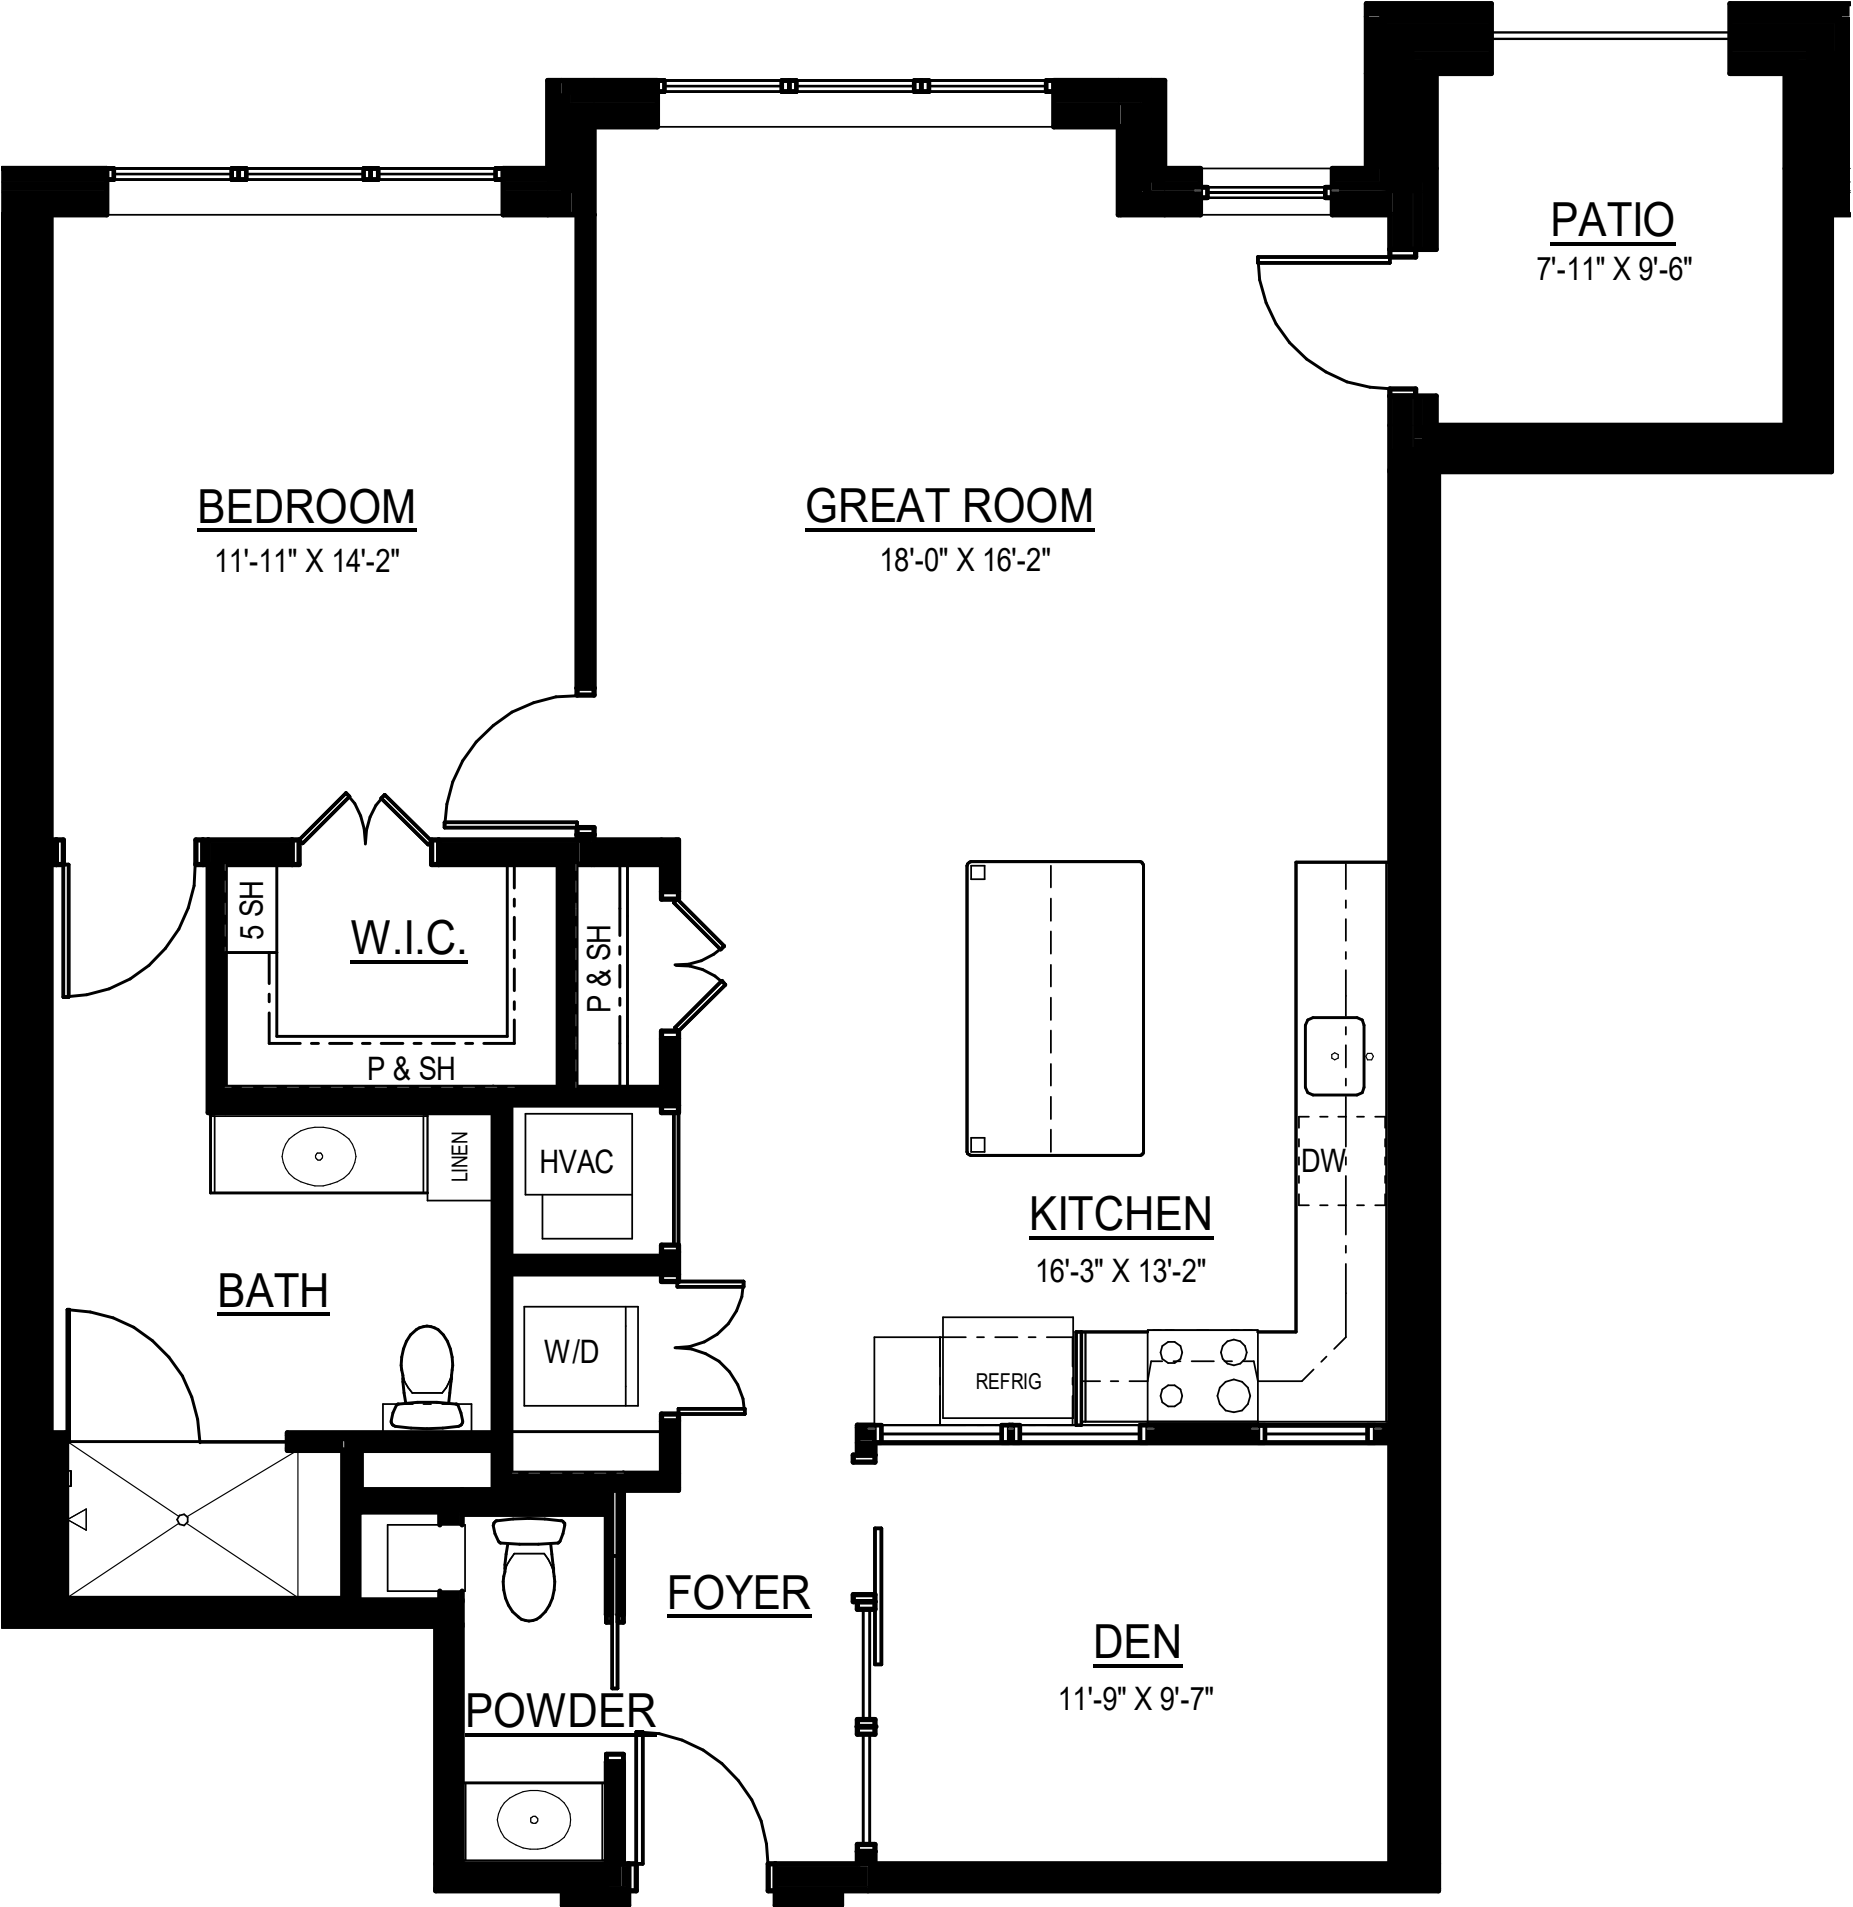

# Hawthorn

1,150 sq.ft.  
 1 bedroom, 1½ bath, den

# Magnolia

1,177 sq.ft.

1 bedroom, 1½ bath, den

# Magnolia Star

1,177 sq.ft.  
1 bedroom, 1½ bath, den