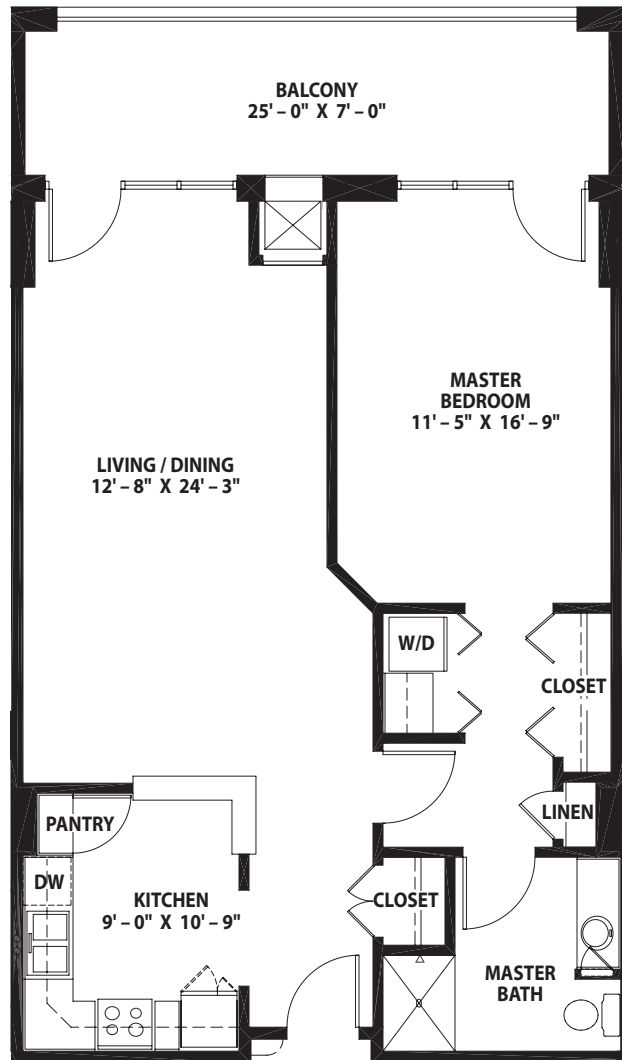

One-Bedroom Grand Bristol

Levels 4 Thru 7

One-Bedroom, One-Bath ~ 953 square feet

One-Bedroom Grand Bristol Plaza

Plaza Level

One-Bedroom, One-Bath ~ 953 square feet

One-Bedroom Grand with Balcony
Bristol with Balcony Plaza

Plaza Level

One-Bedroom, One-Bath ~ 912 square feet

One-Bedroom Grand with Balcony
Bristol with Balcony

Levels 4 Thru 7

One-Bedroom, One-Bath ~ 912 square feet

One-Bedroom Traditional Dartmouth

Levels 4 Thru 7, Signature Level

One-Bedroom, One-and-One-Half Bath ~ 1,120 square feet

One-Bedroom Deluxe
York

Levels 4 Thru 7

One-Bedroom, One-Bath ~ 764 square feet

*One-Bedroom Deluxe — Plus
York Plus*

Plaza Level

One-Bedroom, One-Bath ~ 812 square feet