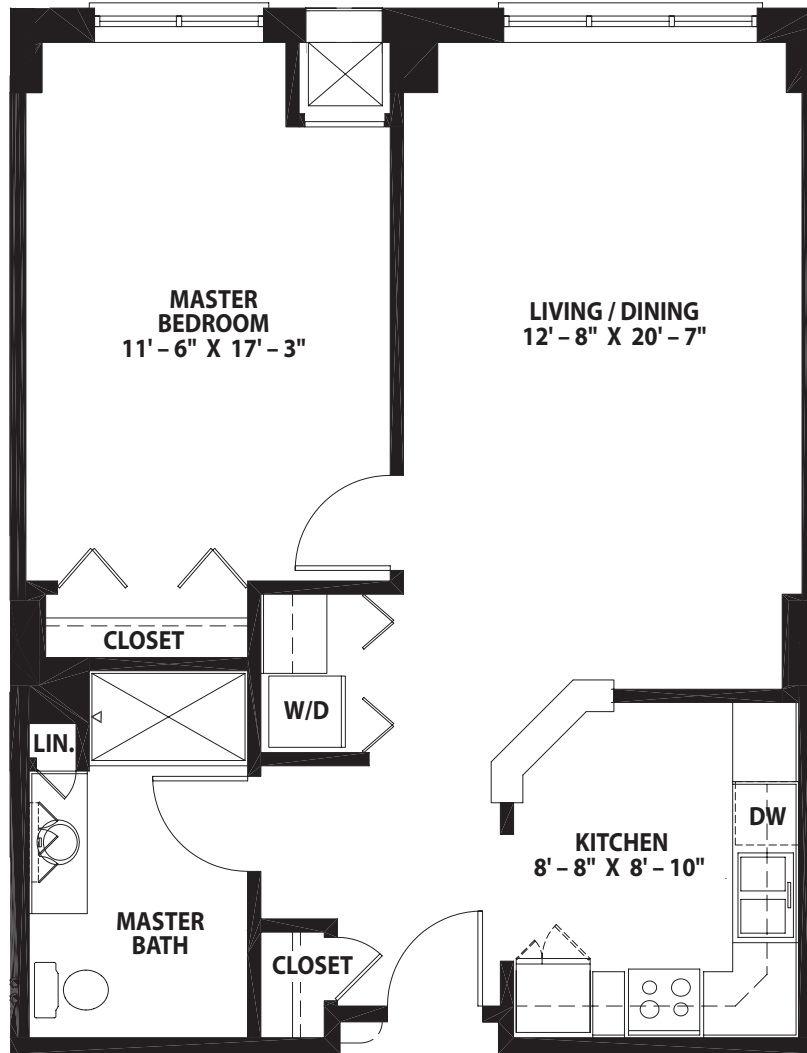

One-Bedroom Grand Bristol

Levels 4 Thru 7

One-Bedroom, One-Bath ~ 953 square feet

One-Bedroom Grand Bristol Plaza

Plaza Level

One-Bedroom, One-Bath ~ 953 square feet

One-Bedroom Grand with Balcony
Bristol with Balcony Plaza

Plaza Level

One-Bedroom, One-Bath ~ 912 square feet

One-Bedroom Grand with Balcony
Bristol with Balcony

Levels 4 Thru 7

One-Bedroom, One-Bath ~ 912 square feet

One-Bedroom Traditional Dartmouth

Levels 4 Thru 7, Signature Level

One-Bedroom, One-and-One-Half Bath ~ 1,120 square feet

One-Bedroom Deluxe
York

Levels 4 Thru 7

One-Bedroom, One-Bath ~ 764 square feet

*One-Bedroom Deluxe — Plus
York Plus*

Plaza Level

One-Bedroom, One-Bath ~ 812 square feet