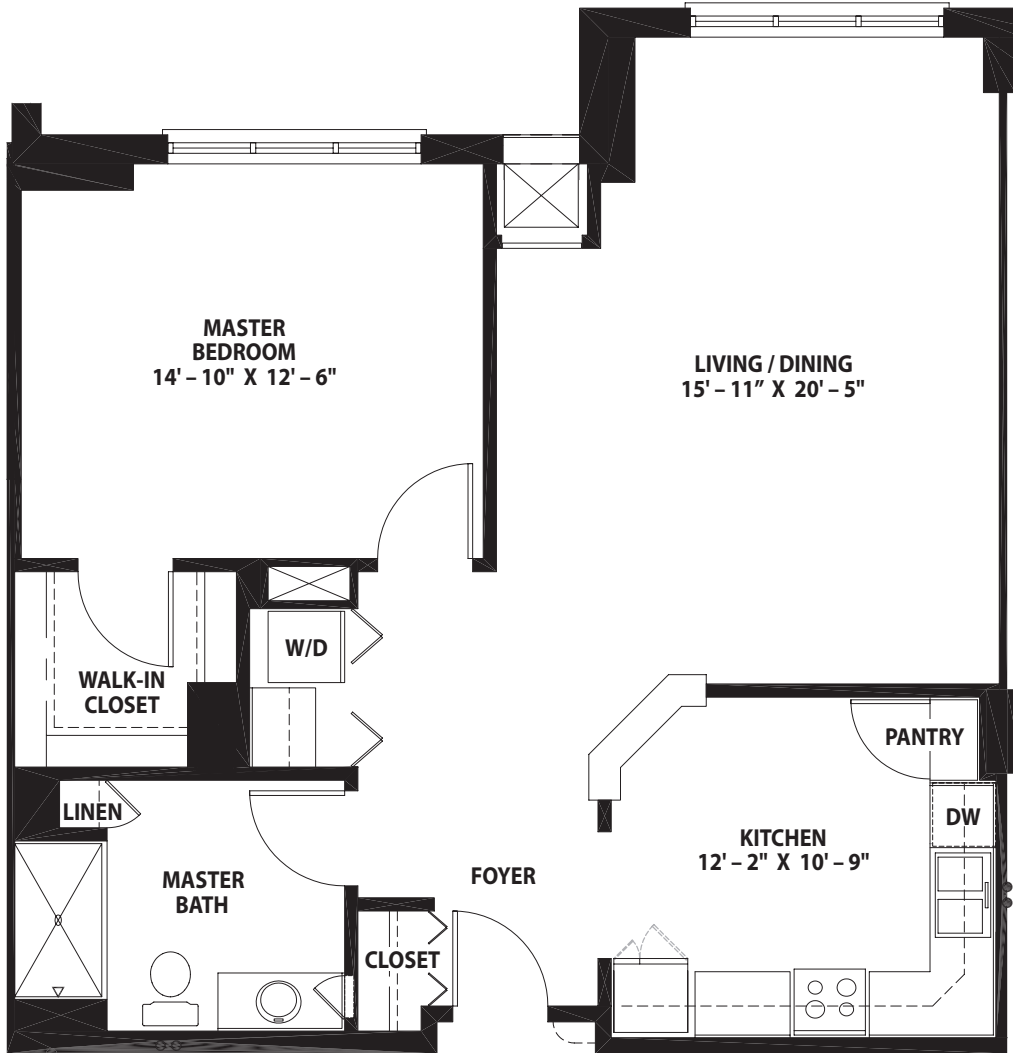

One-Bedroom Grand Bristol

Levels 4 Thru 7

One-Bedroom, One-Bath ~ 953 square feet

One-Bedroom Grand Bristol Plaza

Plaza Level

One-Bedroom, One-Bath ~ 953 square feet

One-Bedroom Grand with Balcony
Bristol with Balcony Plaza

Plaza Level

One-Bedroom, One-Bath ~ 912 square feet

One-Bedroom Grand with Balcony
Bristol with Balcony

Levels 4 Thru 7

One-Bedroom, One-Bath ~ 912 square feet

One-Bedroom Traditional Dartmouth

Levels 4 Thru 7, Signature Level

One-Bedroom, One-and-One-Half Bath ~ 1,120 square feet

One-Bedroom Deluxe
York

Levels 4 Thru 7

One-Bedroom, One-Bath ~ 764 square feet

*One-Bedroom Deluxe — Plus
York Plus*

Plaza Level

One-Bedroom, One-Bath ~ 812 square feet