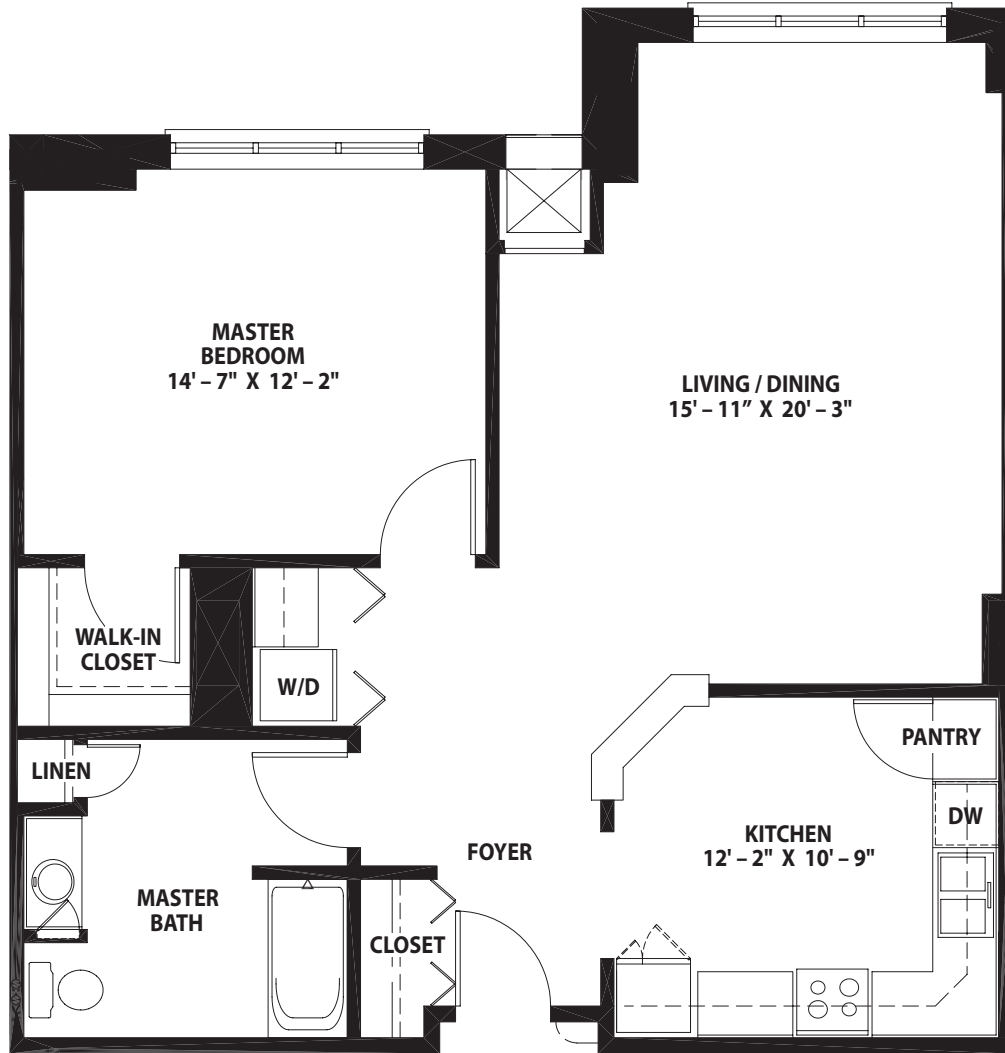

One-Bedroom Grand Bristol

Levels 4 Thru 7

One-Bedroom, One-Bath ~ 953 square feet

One-Bedroom Grand Bristol Plaza

Plaza Level

One-Bedroom, One-Bath ~ 953 square feet

One-Bedroom Grand with Balcony
Bristol with Balcony Plaza

Plaza Level

One-Bedroom, One-Bath ~ 912 square feet

One-Bedroom Grand with Balcony
Bristol with Balcony

Levels 4 Thru 7

One-Bedroom, One-Bath ~ 912 square feet

One-Bedroom Traditional Dartmouth

Levels 4 Thru 7, Signature Level

One-Bedroom, One-and-One-Half Bath ~ 1,120 square feet

One-Bedroom Deluxe
York

Levels 4 Thru 7

One-Bedroom, One-Bath ~ 764 square feet

*One-Bedroom Deluxe — Plus
York Plus*

Plaza Level

One-Bedroom, One-Bath ~ 812 square feet