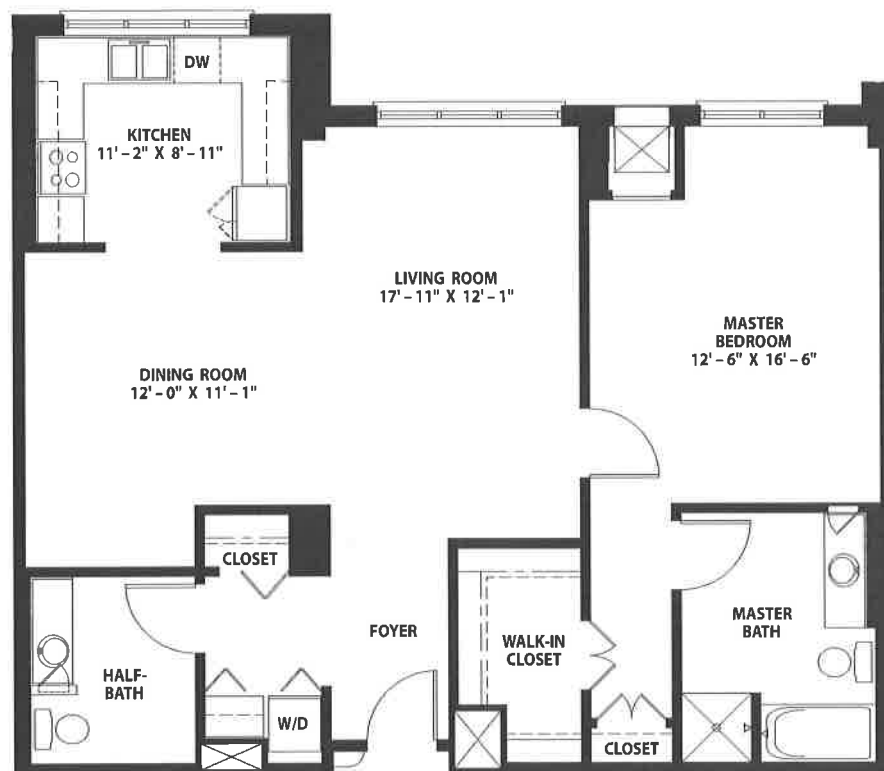

One-Bedroom Grand Bristol

Levels 4 Thru 7

One-Bedroom, One-Bath ~ 953 square feet

One-Bedroom Grand Bristol Plaza

Plaza Level

One-Bedroom, One-Bath ~ 953 square feet

One-Bedroom Grand with Balcony
Bristol with Balcony Plaza

Plaza Level

One-Bedroom, One-Bath ~ 912 square feet

One-Bedroom Grand with Balcony
Bristol with Balcony

Levels 4 Thru 7

One-Bedroom, One-Bath ~ 912 square feet

One-Bedroom Traditional Dartmouth

Levels 4 Thru 7, Signature Level

One-Bedroom, One-and-One-Half Bath ~ 1,120 square feet

One-Bedroom Deluxe
York

Levels 4 Thru 7

One-Bedroom, One-Bath ~ 764 square feet

*One-Bedroom Deluxe — Plus
York Plus*

Plaza Level

One-Bedroom, One-Bath ~ 812 square feet