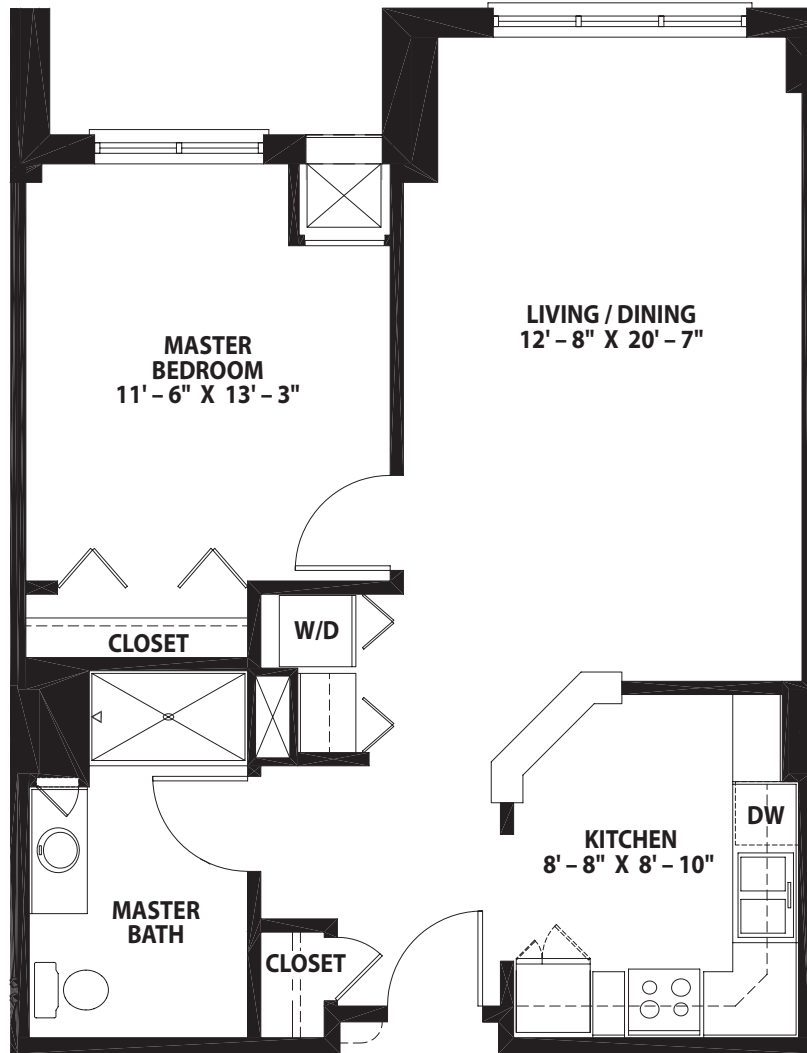

One-Bedroom Grand Bristol

Levels 4 Thru 7

One-Bedroom, One-Bath ~ 953 square feet

One-Bedroom Grand Bristol Plaza

Plaza Level

One-Bedroom, One-Bath ~ 953 square feet

One-Bedroom Grand with Balcony
Bristol with Balcony Plaza

Plaza Level

One-Bedroom, One-Bath ~ 912 square feet

One-Bedroom Grand with Balcony
Bristol with Balcony

Levels 4 Thru 7

One-Bedroom, One-Bath ~ 912 square feet

One-Bedroom Traditional Dartmouth

Levels 4 Thru 7, Signature Level

One-Bedroom, One-and-One-Half Bath ~ 1,120 square feet

One-Bedroom Deluxe
York

Levels 4 Thru 7

One-Bedroom, One-Bath ~ 764 square feet

*One-Bedroom Deluxe — Plus
York Plus*

Plaza Level

One-Bedroom, One-Bath ~ 812 square feet