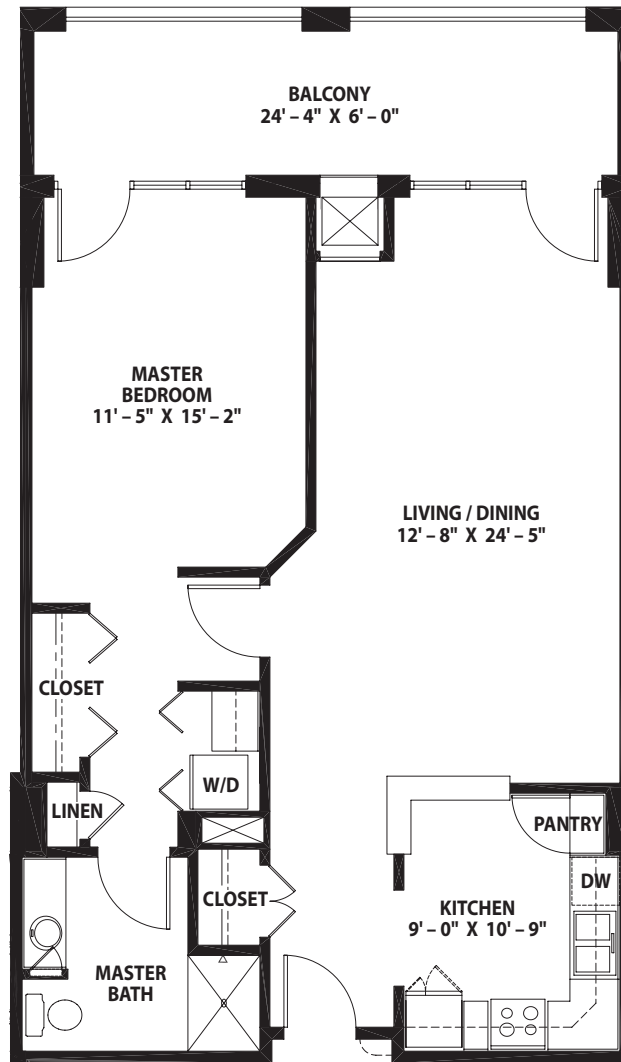

One-Bedroom Grand Bristol

Levels 4 Thru 7

One-Bedroom, One-Bath ~ 953 square feet

One-Bedroom Grand Bristol Plaza

Plaza Level

One-Bedroom, One-Bath ~ 953 square feet

One-Bedroom Grand with Balcony
Bristol with Balcony Plaza

Plaza Level

One-Bedroom, One-Bath ~ 912 square feet

One-Bedroom Grand with Balcony
Bristol with Balcony

Levels 4 Thru 7

One-Bedroom, One-Bath ~ 912 square feet

One-Bedroom Traditional Dartmouth

Levels 4 Thru 7, Signature Level

One-Bedroom, One-and-One-Half Bath ~ 1,120 square feet

One-Bedroom Deluxe
York

Levels 4 Thru 7

One-Bedroom, One-Bath ~ 764 square feet

*One-Bedroom Deluxe — Plus
York Plus*

Plaza Level

One-Bedroom, One-Bath ~ 812 square feet