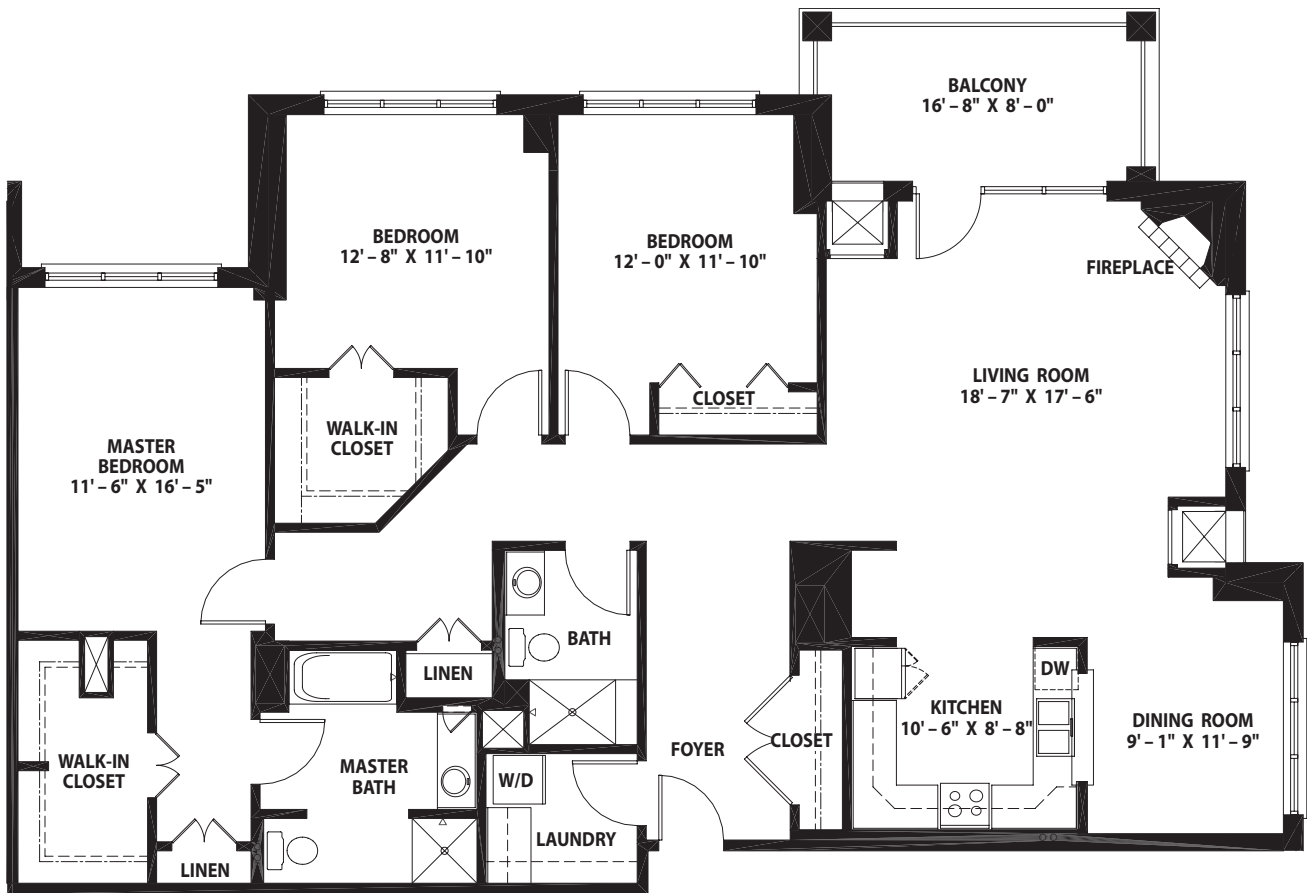

Three-Bedroom Grand with Balcony
Duxbury

Signature Level

Three-Bedroom, Two-Bath ~ 1,886 square feet

Three-Bedroom Custom with Balcony Nottingham with Balcony

Levels 4 Thru 7, Signature Level

Three-Bedroom, Two-Bath ~ 1,897 square feet