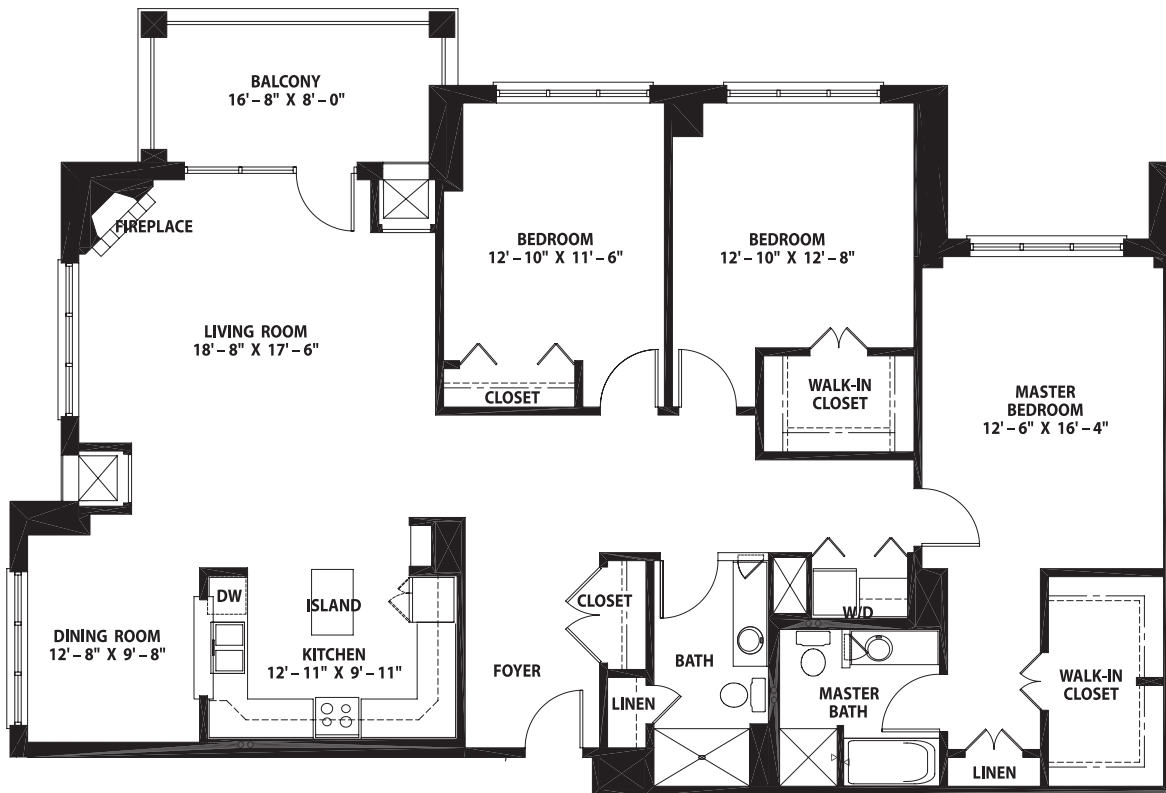

Three-Bedroom Grand with Balcony
Duxbury

Signature Level

Three-Bedroom, Two-Bath ~ 1,886 square feet

Three-Bedroom Custom with Balcony Nottingham with Balcony

Levels 4 Thru 7, Signature Level

Three-Bedroom, Two-Bath ~ 1,897 square feet