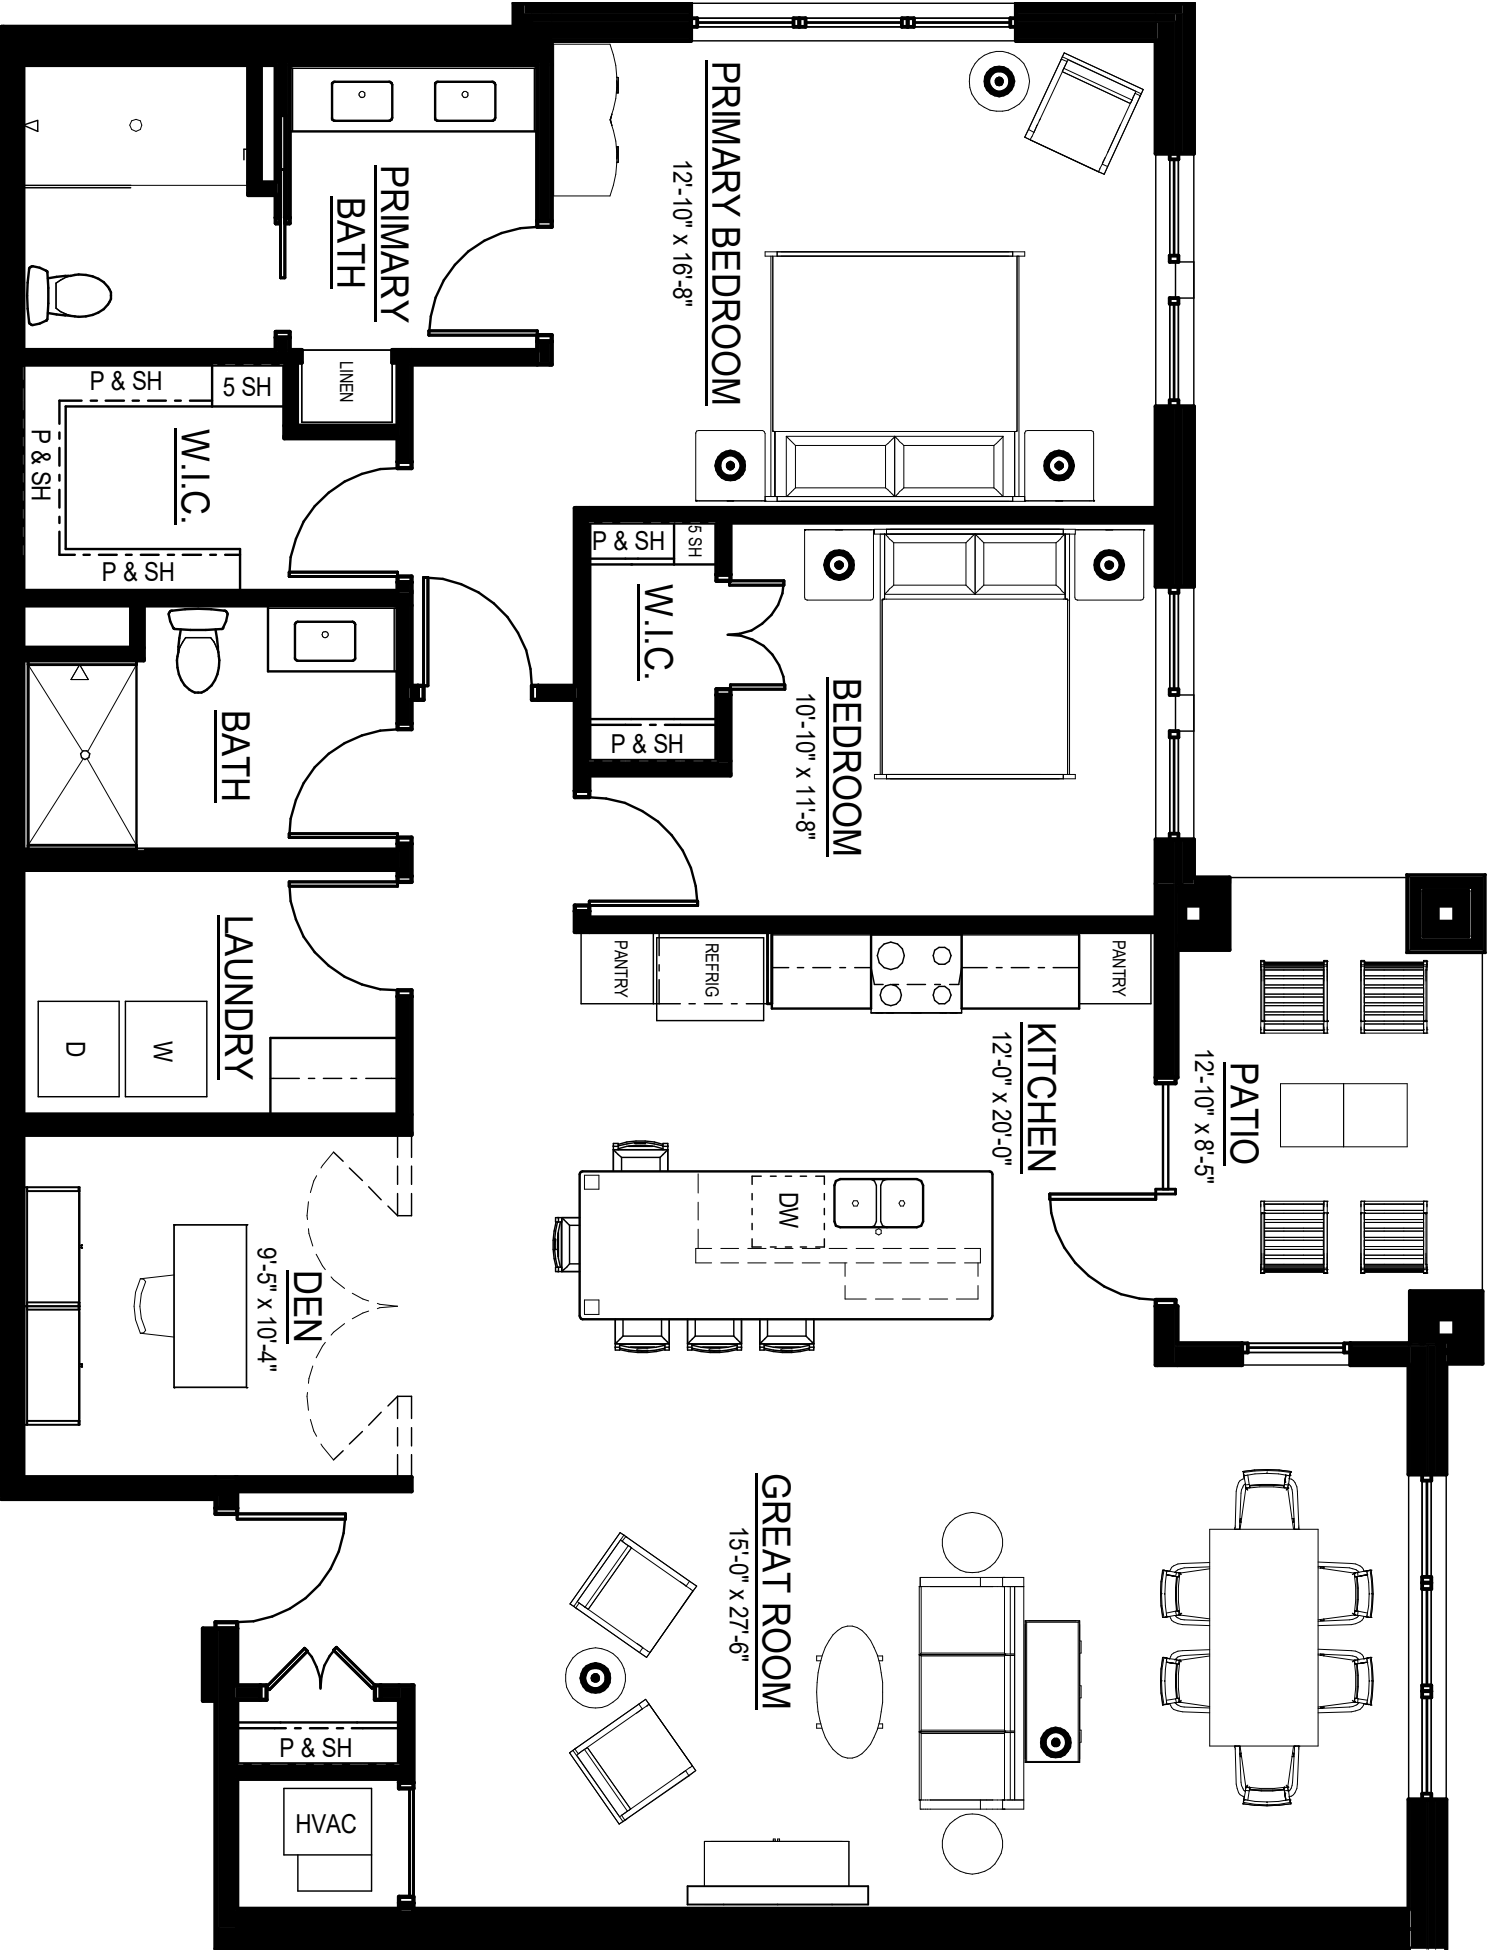

Gingko

1,748 sq.ft.
 2 bedroom, 2 bath, den

Hazelnut

1,745 sq.ft.
2 bedroom, 2 bath, den

Linden

1,521 sq.ft.
 2 bedroom, 2 bath, den

Maple

1,433 sq.ft.
 2 bedroom, 2 bath

Redbud

1,392 sq.ft.
 2 bedroom, 2 bath

River Birch

1,347 sq.ft.
 2 bedroom, 2 bath

Tulip Tree

1,568 sq.ft.
 2 bedroom, 2 bath, den