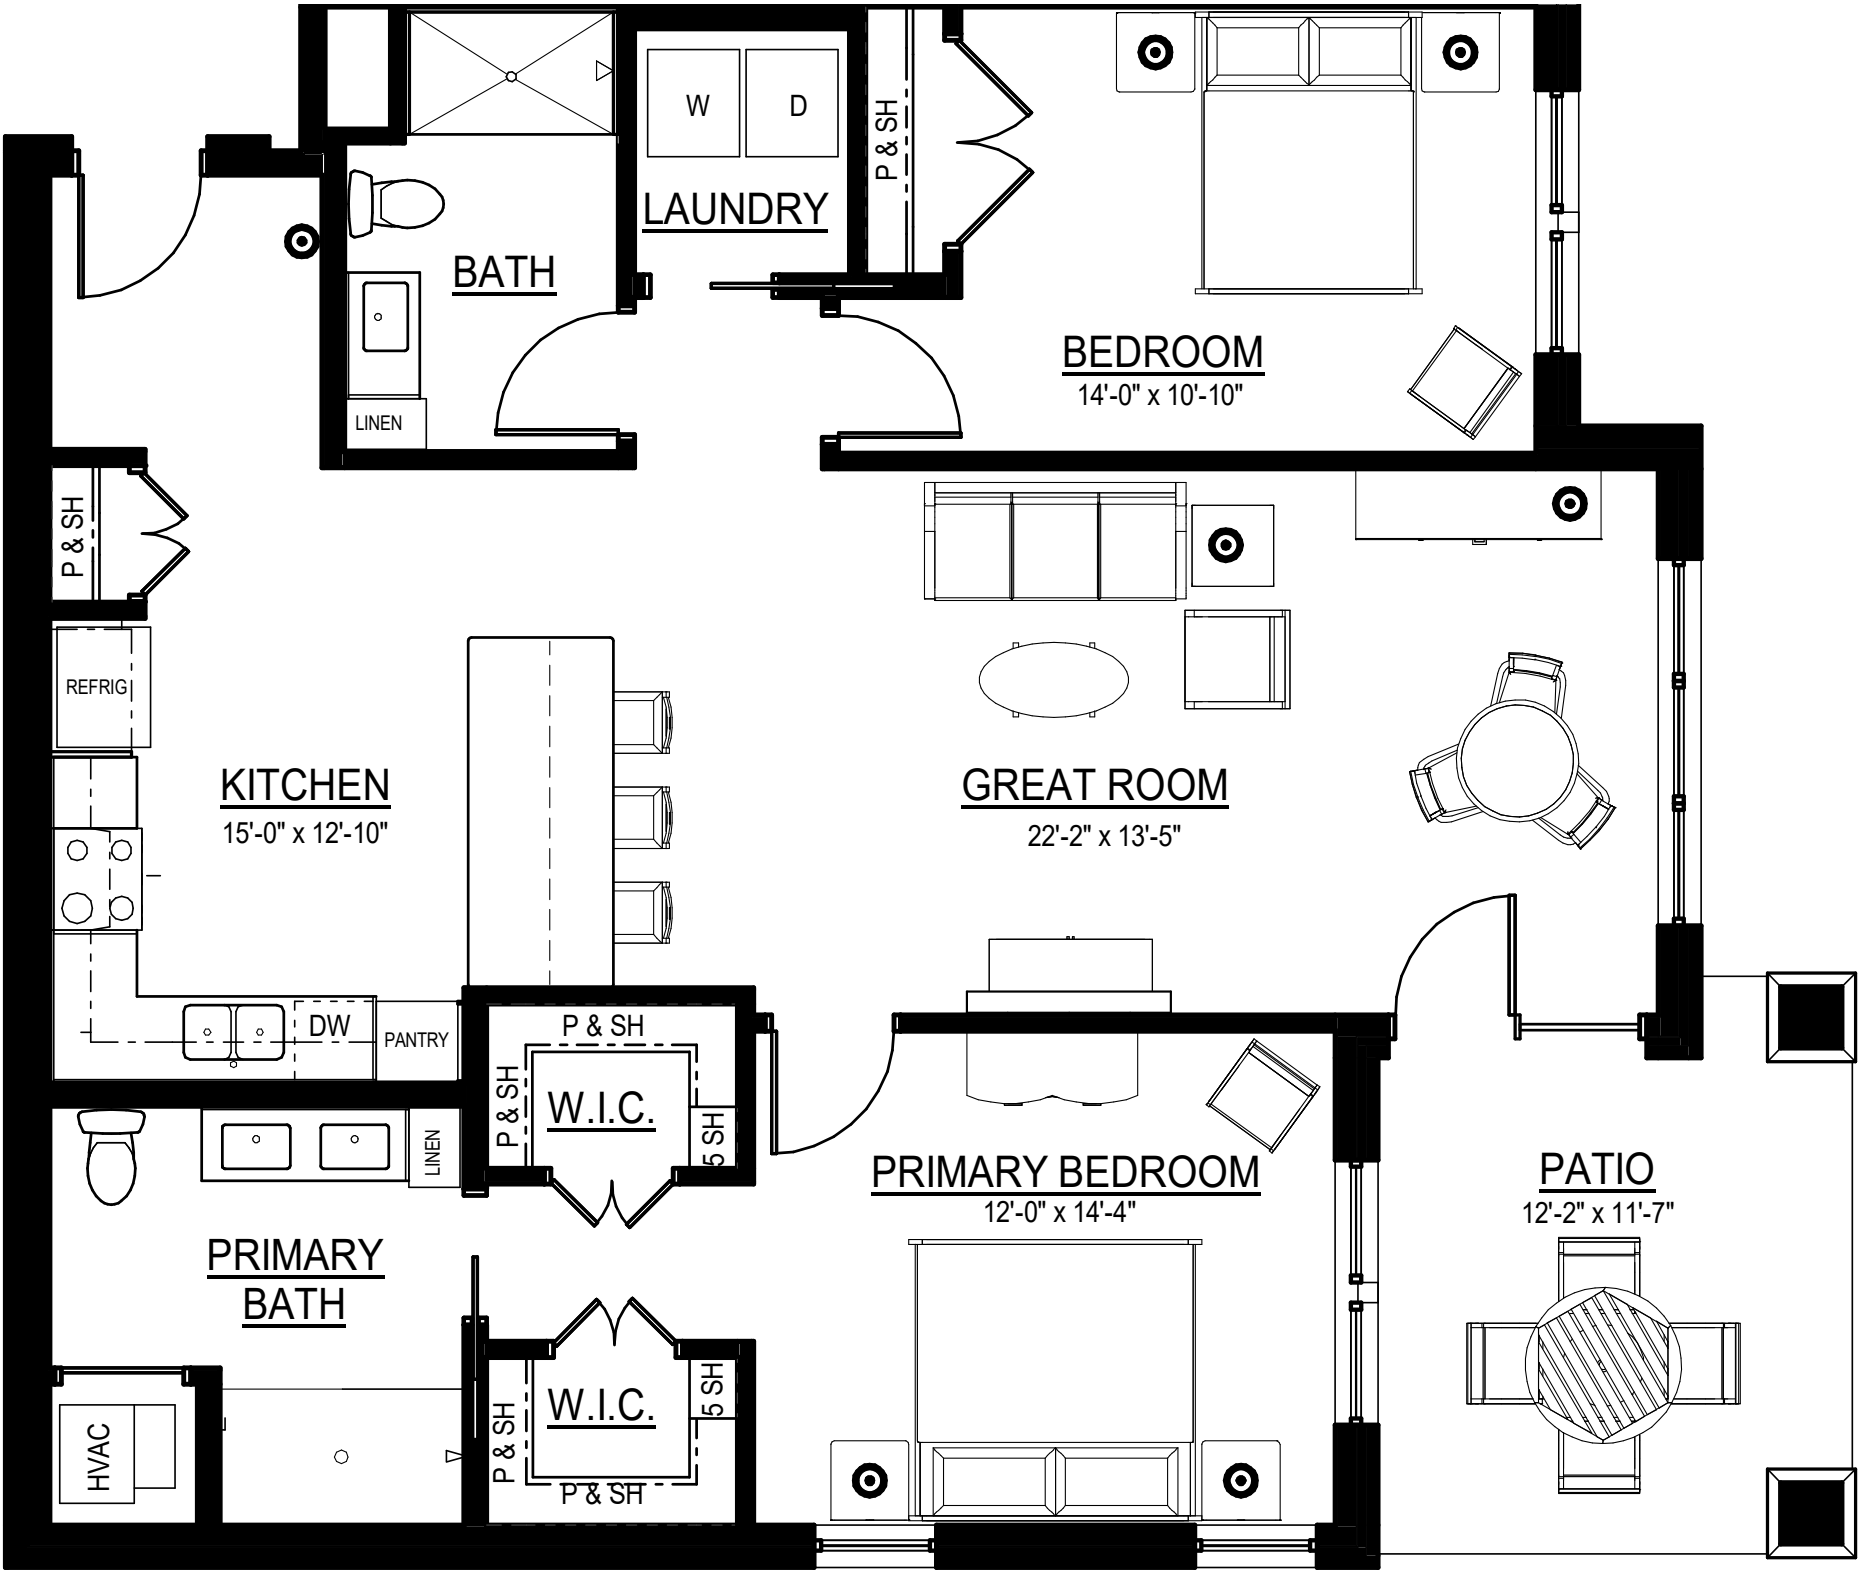

Gingko

1,748 sq.ft.
 2 bedroom, 2 bath, den

Hazelnut

1,745 sq.ft.
2 bedroom, 2 bath, den

Linden

1,521 sq.ft.
 2 bedroom, 2 bath, den

Maple

1,433 sq.ft.
 2 bedroom, 2 bath

Redbud

1,392 sq.ft.
 2 bedroom, 2 bath

River Birch

1,347 sq.ft.
 2 bedroom, 2 bath

Tulip Tree

1,568 sq.ft.
 2 bedroom, 2 bath, den