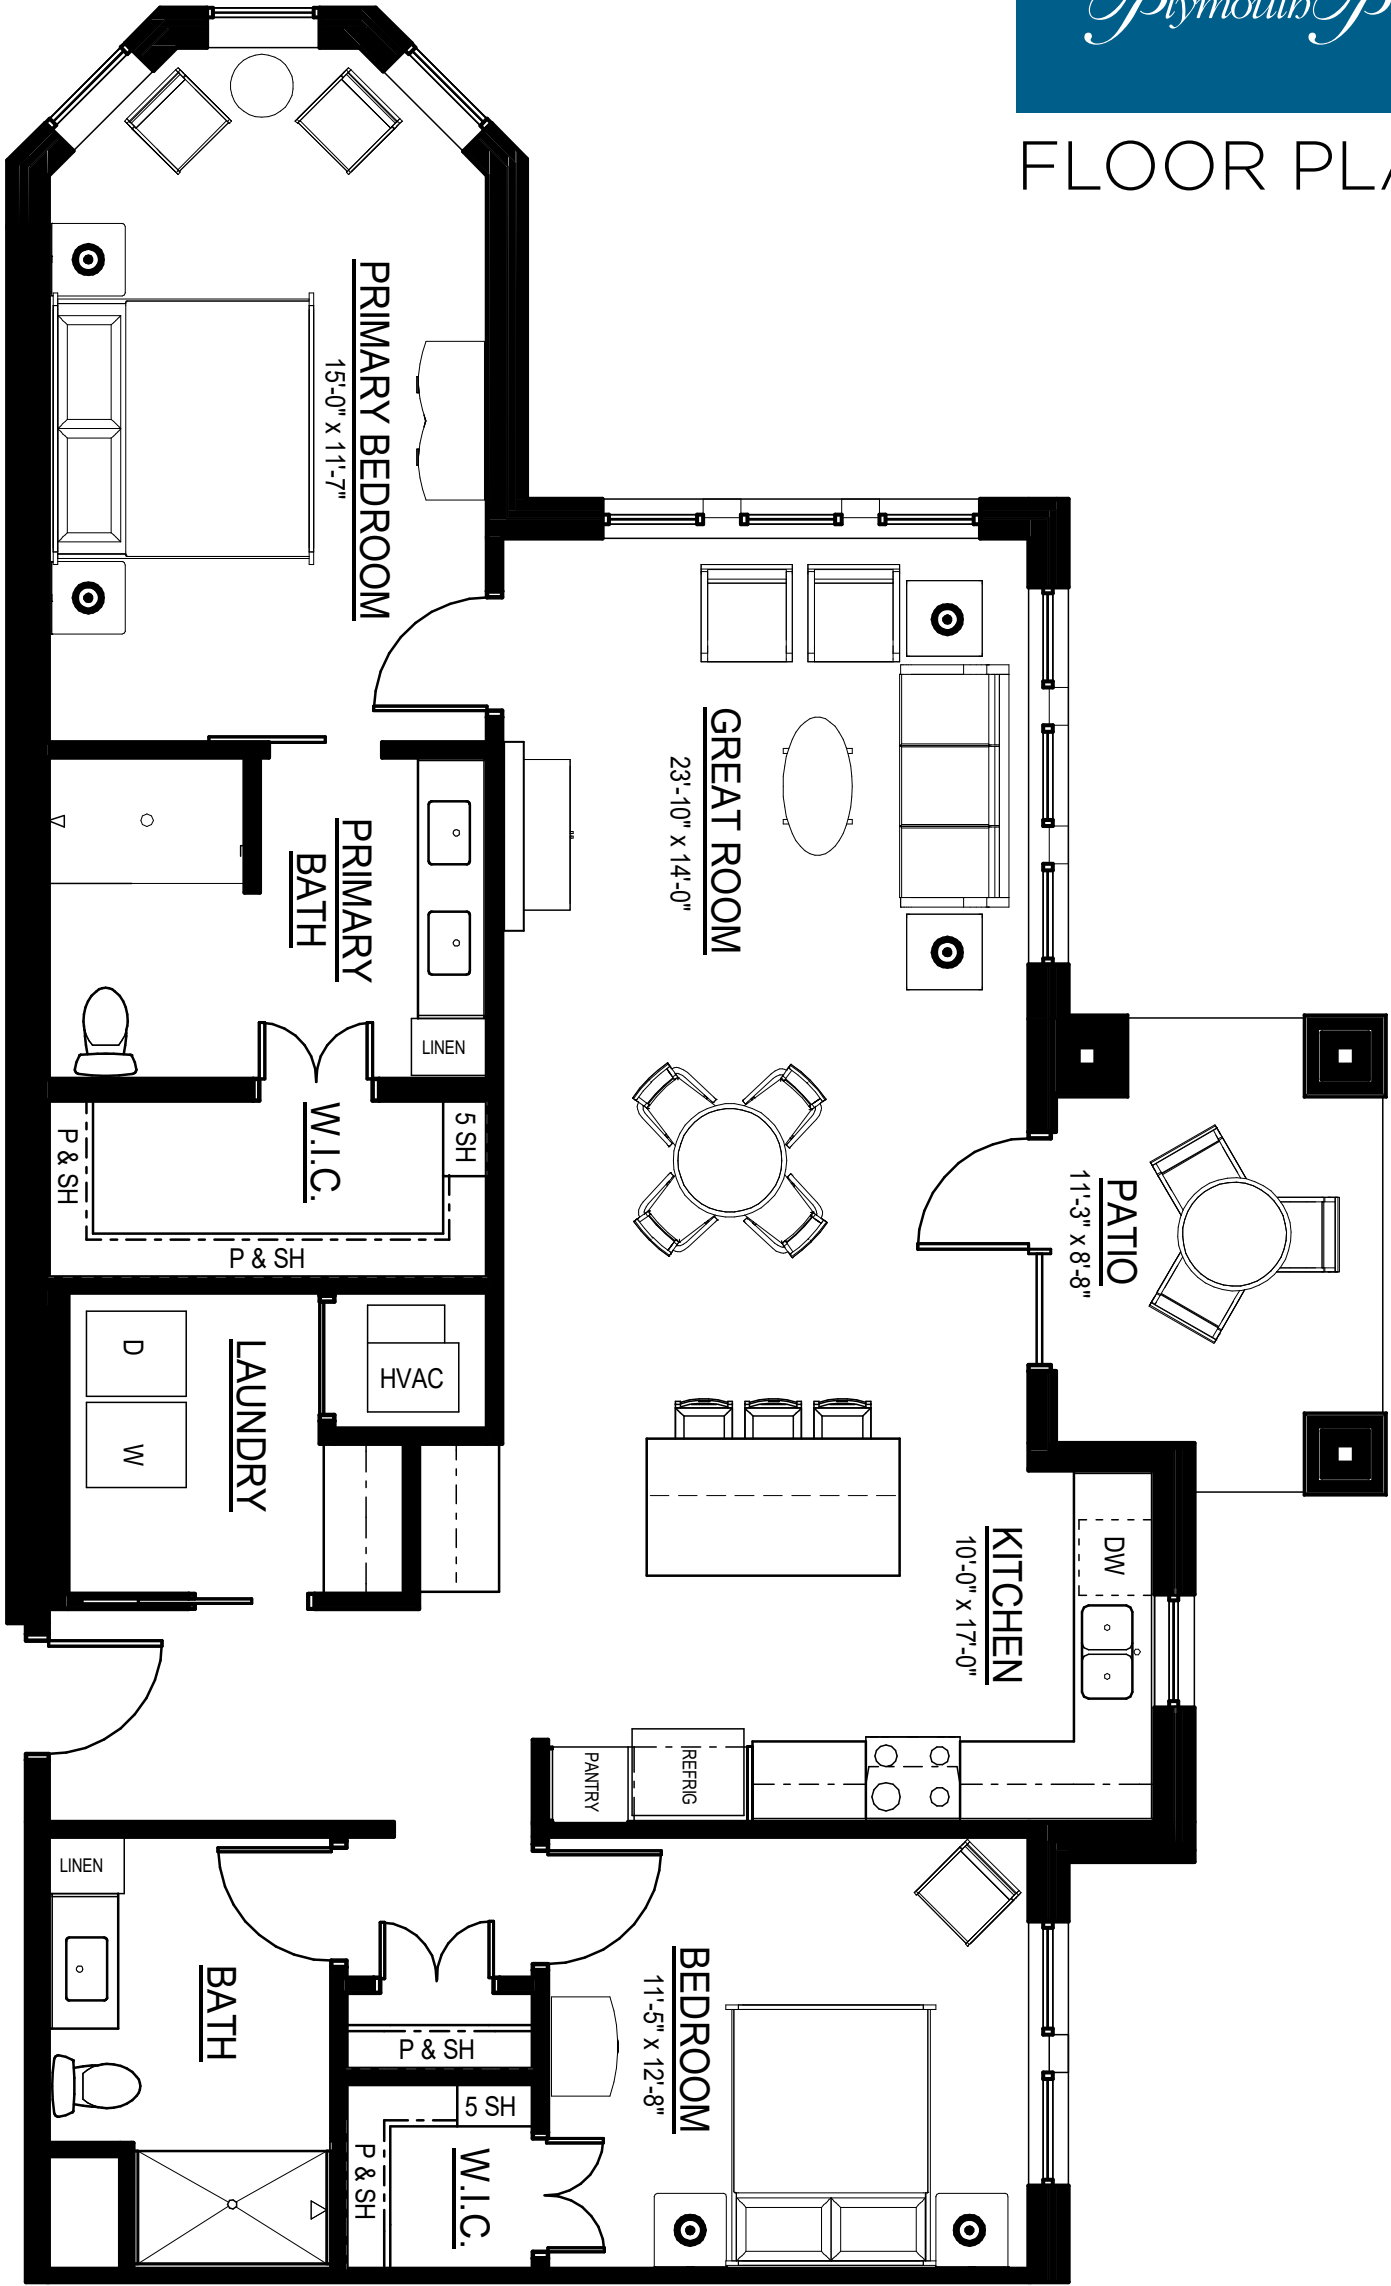

Gingko

1,748 sq.ft.
 2 bedroom, 2 bath, den

Hazelnut

1,745 sq.ft.
2 bedroom, 2 bath, den

Linden

1,521 sq.ft.
 2 bedroom, 2 bath, den

Maple

1,433 sq.ft.
 2 bedroom, 2 bath

Redbud

1,392 sq.ft.
 2 bedroom, 2 bath

River Birch

1,347 sq.ft.
 2 bedroom, 2 bath

Tulip Tree

1,568 sq.ft.
 2 bedroom, 2 bath, den