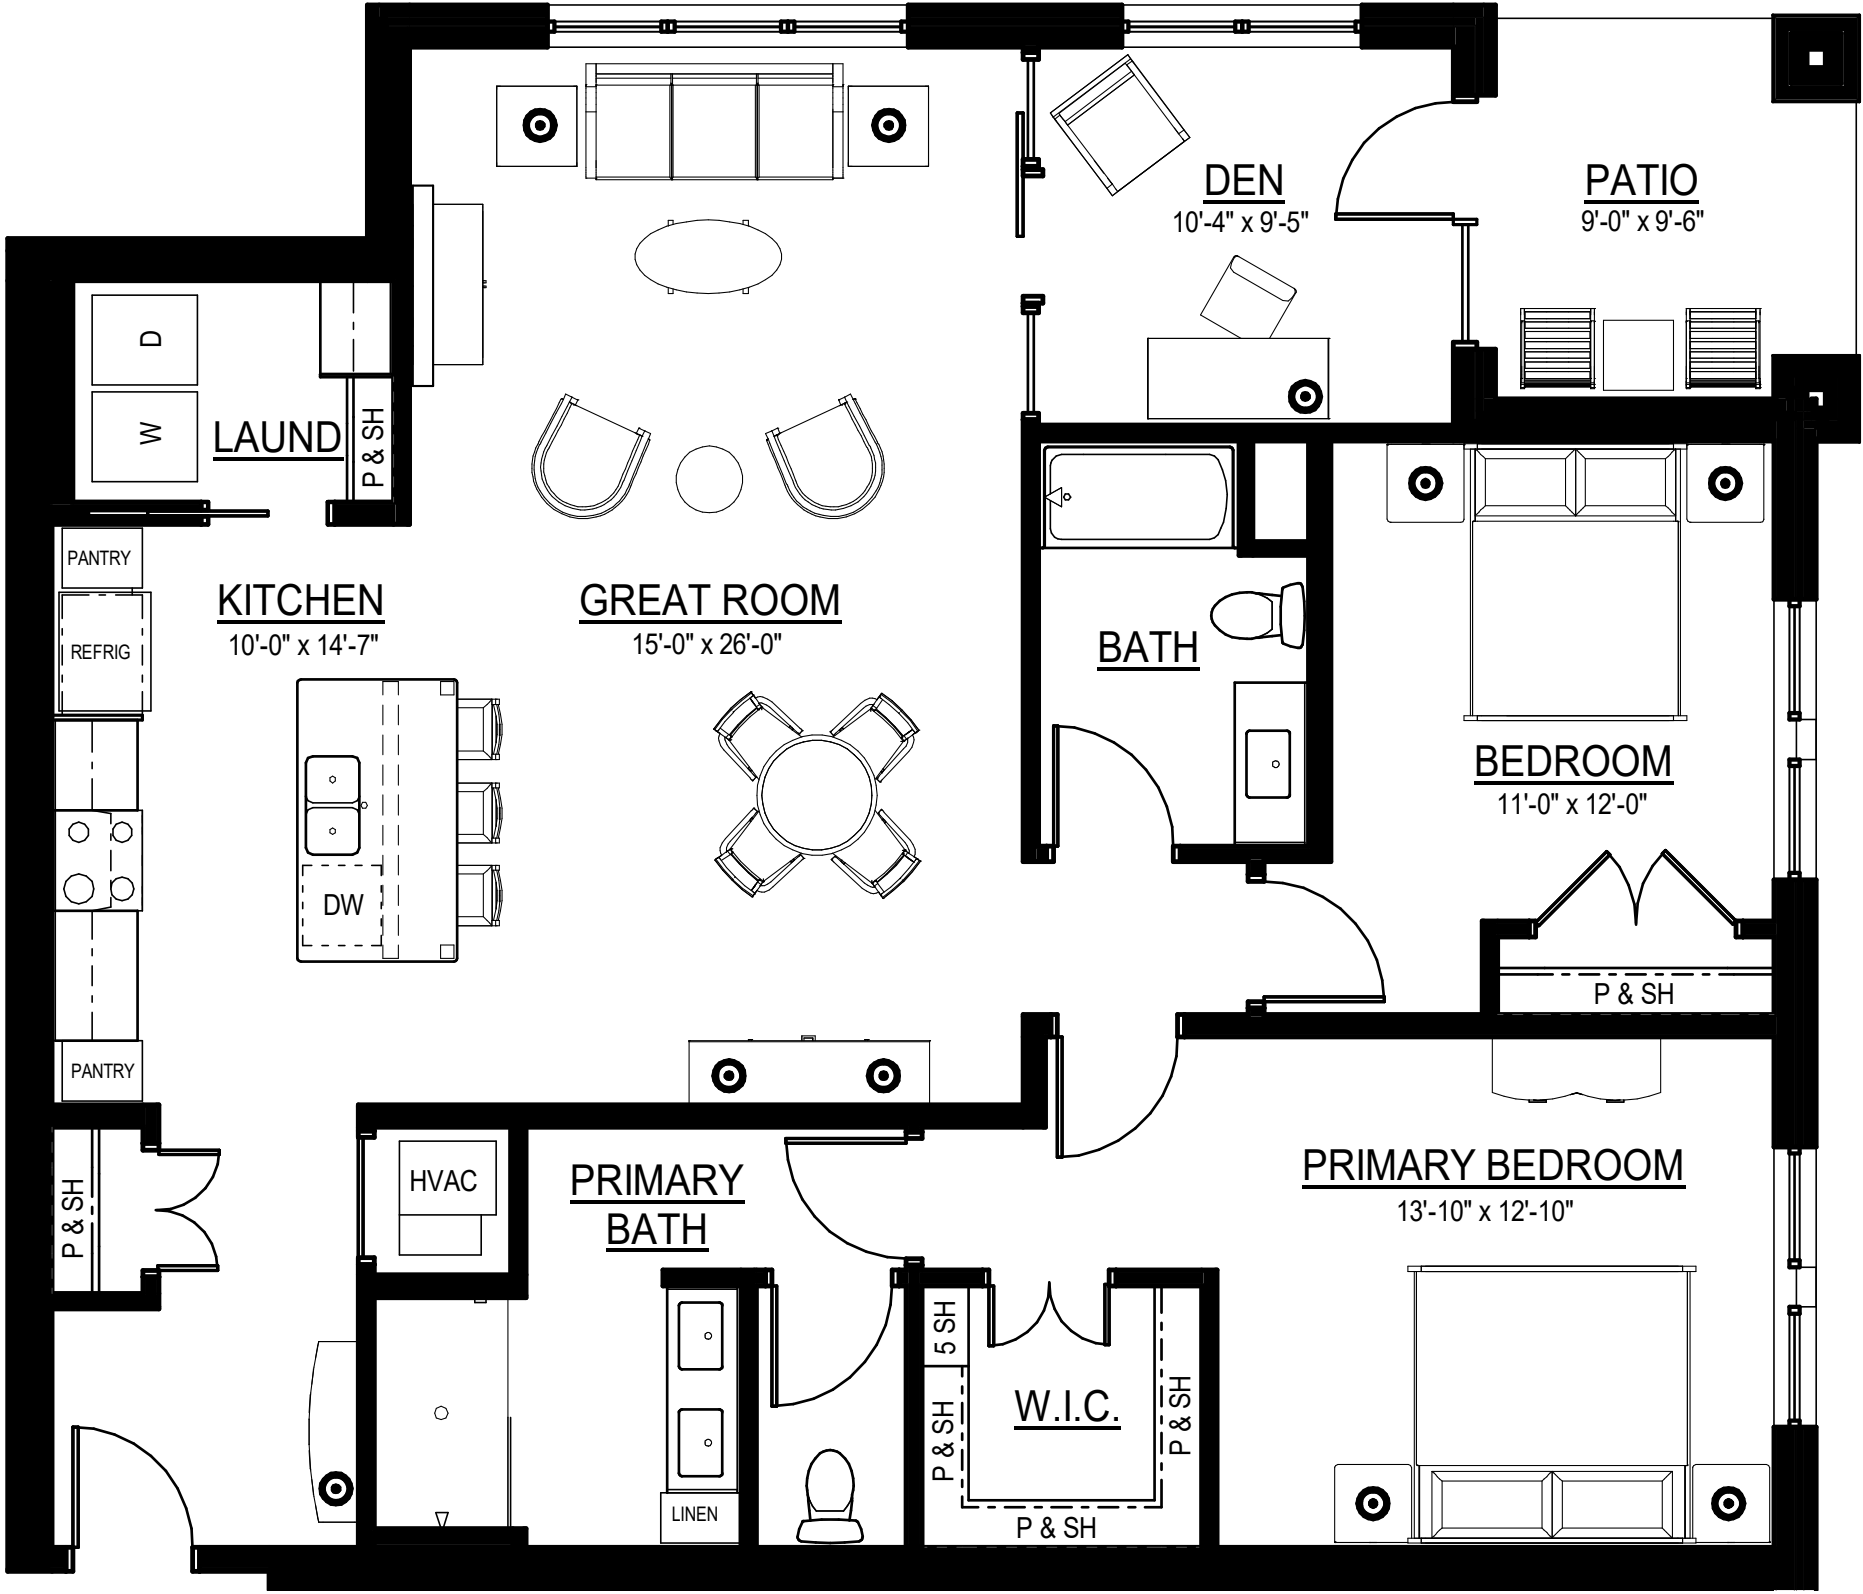

Gingko

1,748 sq.ft.
 2 bedroom, 2 bath, den

Hazelnut

1,745 sq.ft.
2 bedroom, 2 bath, den

Linden

1,521 sq.ft.
 2 bedroom, 2 bath, den

Maple

1,433 sq.ft.
 2 bedroom, 2 bath

Redbud

1,392 sq.ft.
 2 bedroom, 2 bath

River Birch

1,347 sq.ft.
 2 bedroom, 2 bath

Tulip Tree

1,568 sq.ft.
 2 bedroom, 2 bath, den