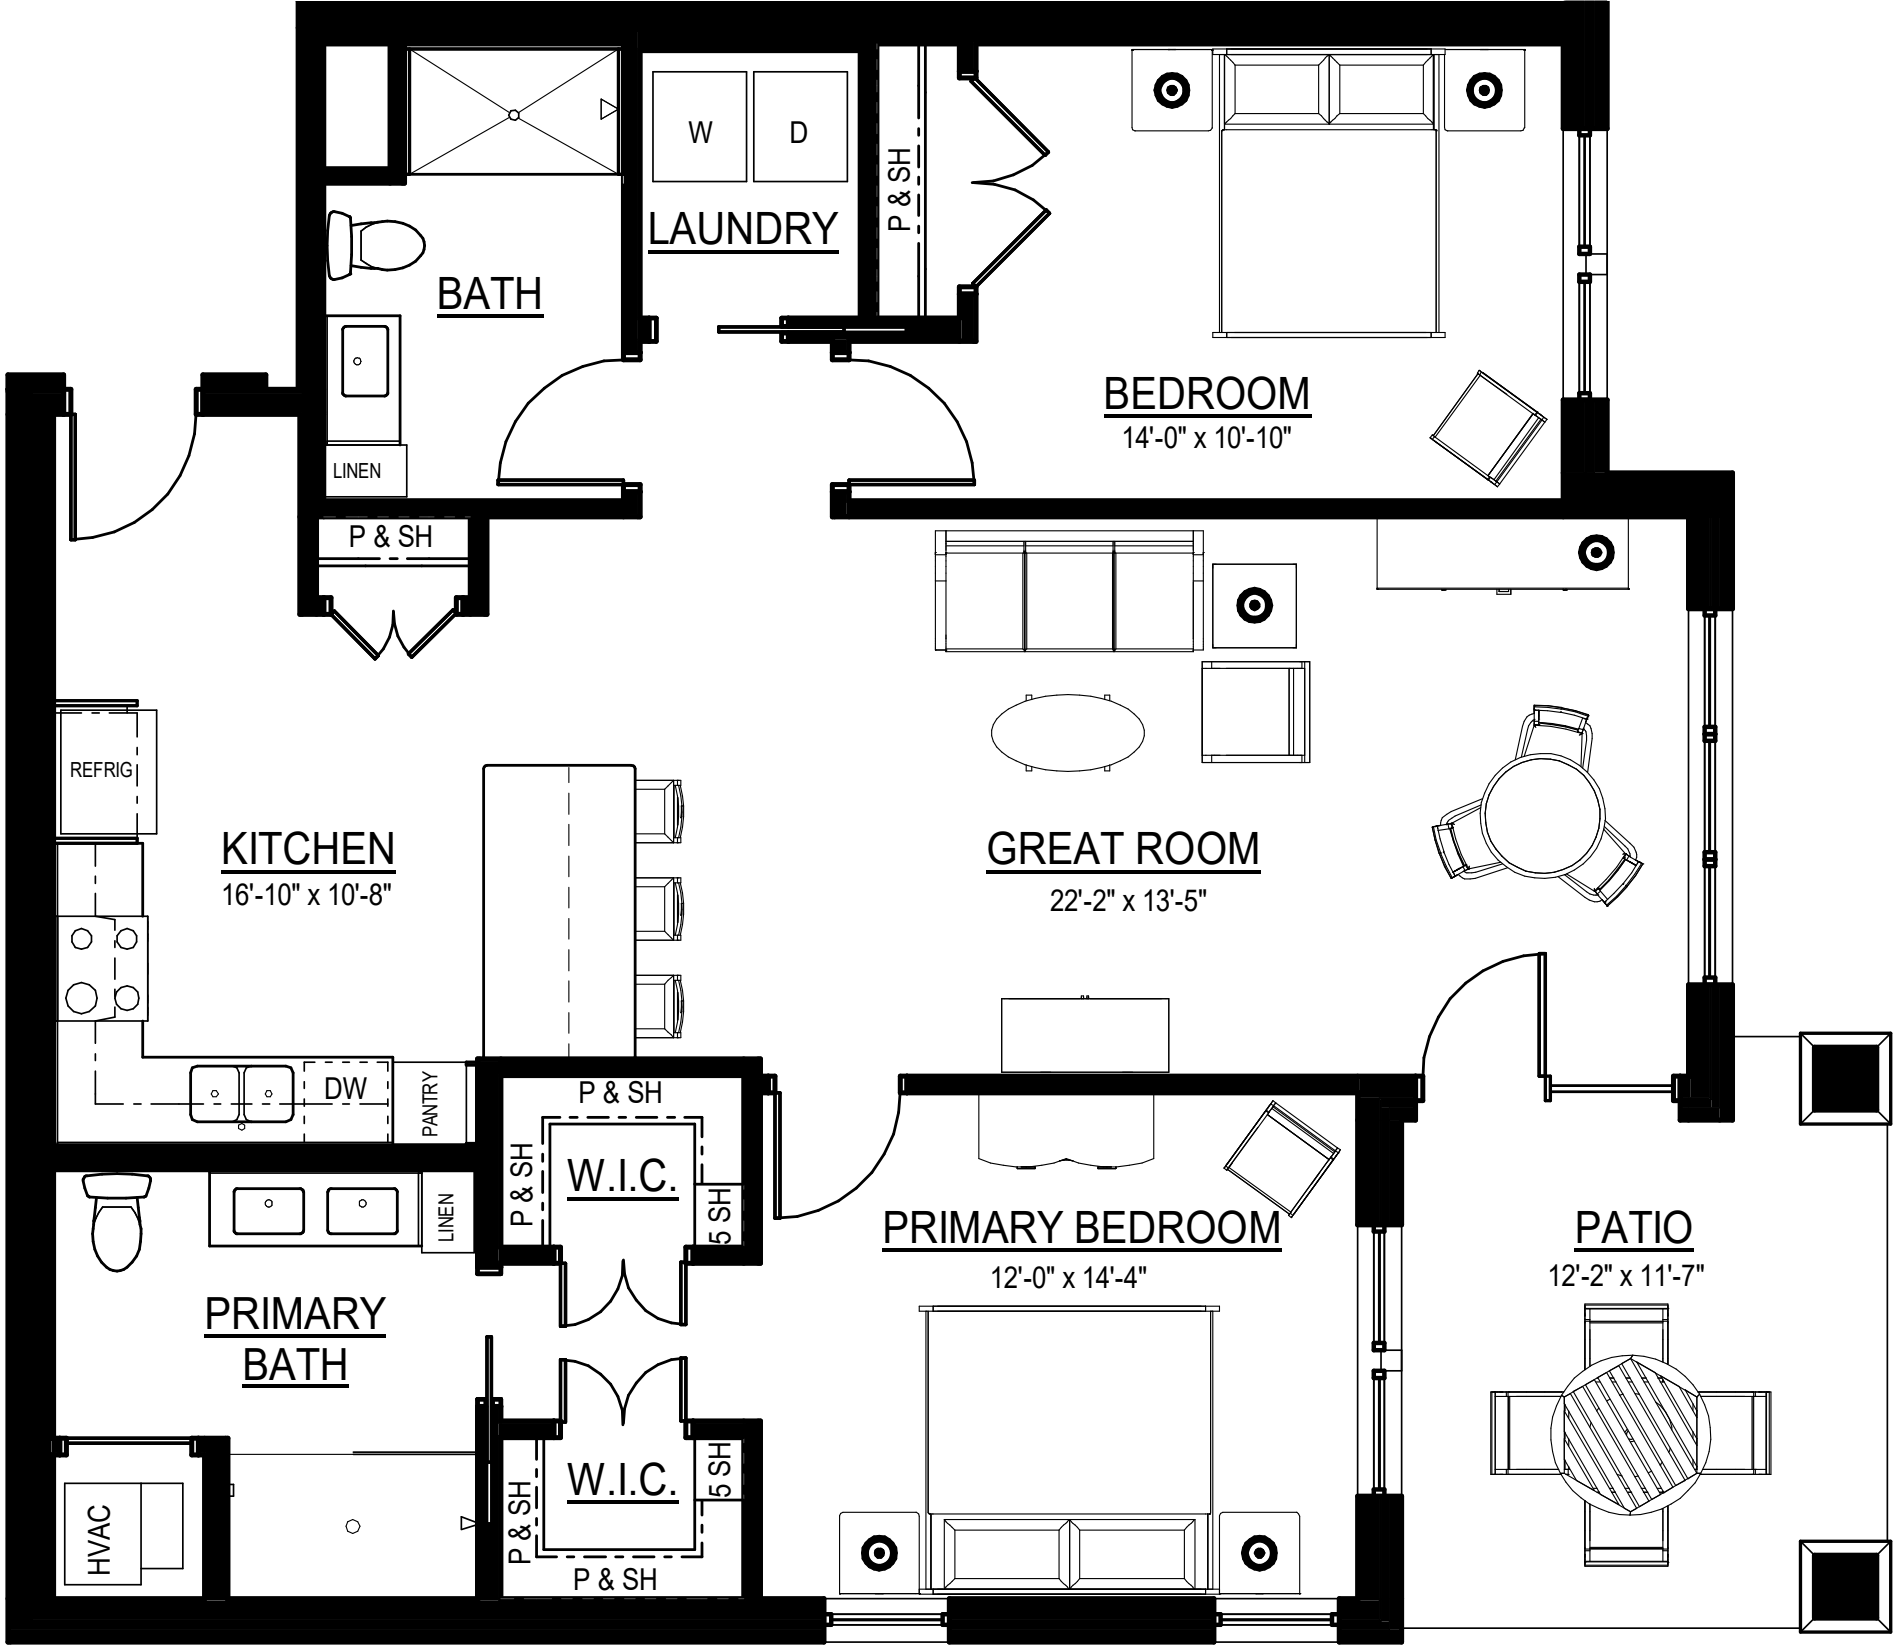

Gingko

1,748 sq.ft.
 2 bedroom, 2 bath, den

Hazelnut

1,745 sq.ft.
2 bedroom, 2 bath, den

Linden

1,521 sq.ft.
 2 bedroom, 2 bath, den

Maple

1,433 sq.ft.
 2 bedroom, 2 bath

Redbud

1,392 sq.ft.
 2 bedroom, 2 bath

River Birch

1,347 sq.ft.
 2 bedroom, 2 bath

Tulip Tree

1,568 sq.ft.
 2 bedroom, 2 bath, den