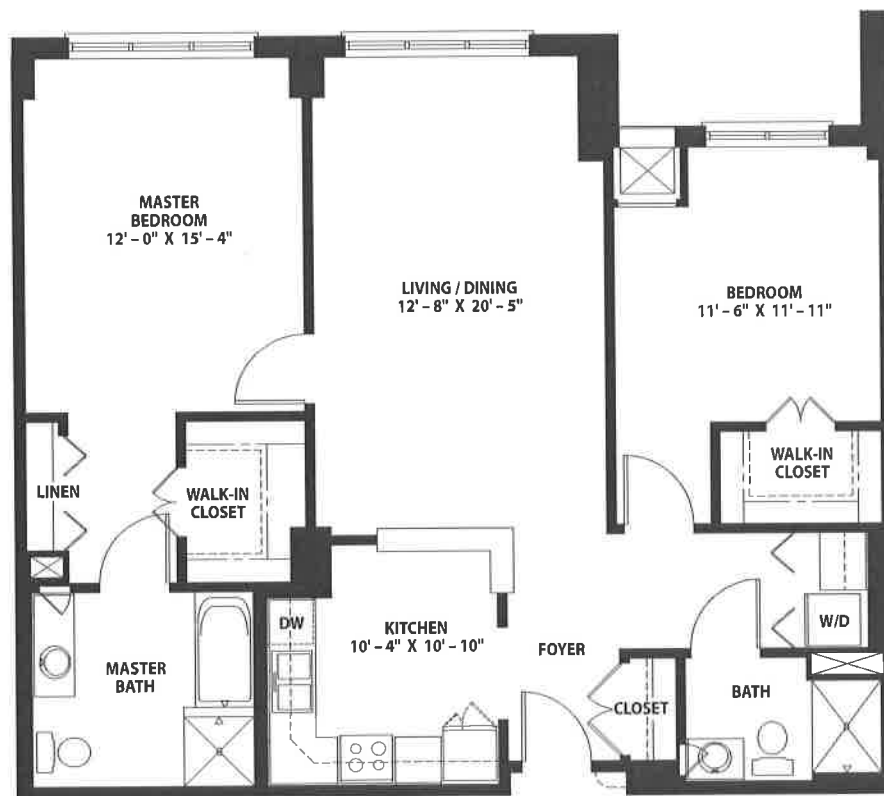

Two-Bedroom Deluxe with Balcony
Canterbury with Balcony

Signature Level

Two-Bedroom, Two-Bath ~ 1,586 square feet

Two-Bedroom Grand with Balcony *Essex with Balcony*

Levels 4 Thru 7, Signature Level

Two-Bedroom, Two-Bath ~ 1,544 square feet

Two-Bedroom Deluxe
Kent

Signature Level

Two-Bedroom, Two-Bath ~ 1,381 square feet

Two-Bedroom Classic
Shipton

Levels 4 Thru 7, Signature Level
Two-Bedroom, Two-Bath ~ 1,173 square feet

Two-Bedroom Custom with Balcony Stafford with Balcony

Levels 4 Thru 7

Two-Bedroom, Two-Bath ~ 1,320 square feet

Two-Bedroom Custom with Balcony
Stafford with Balcony Plaza

Plaza Level

Two-Bedroom, Two-Bath ~ 1,320 square feet