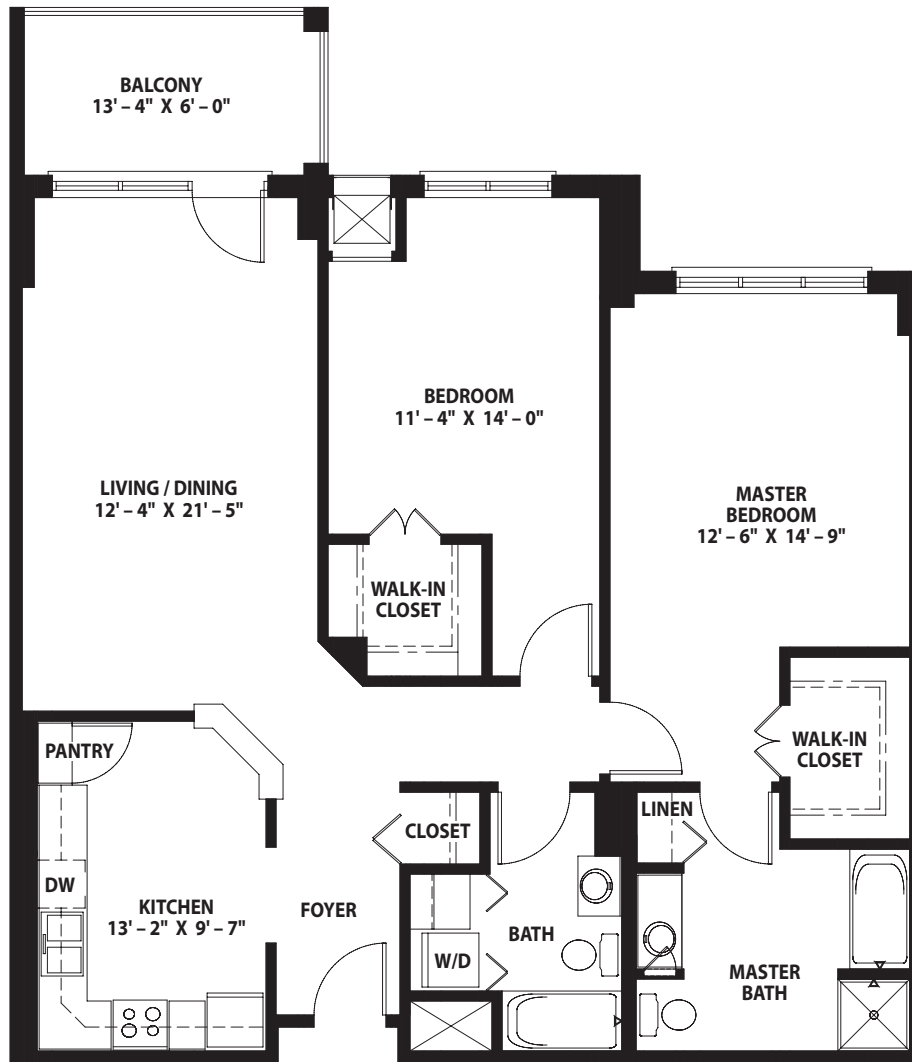

Two-Bedroom Deluxe with Balcony
Canterbury with Balcony

Signature Level

Two-Bedroom, Two-Bath ~ 1,586 square feet

Two-Bedroom Grand with Balcony *Essex with Balcony*

Levels 4 Thru 7, Signature Level

Two-Bedroom, Two-Bath ~ 1,544 square feet

Two-Bedroom Deluxe
Kent

Signature Level

Two-Bedroom, Two-Bath ~ 1,381 square feet

Two-Bedroom Classic
Shipton

Levels 4 Thru 7, Signature Level
Two-Bedroom, Two-Bath ~ 1,173 square feet

Two-Bedroom Custom with Balcony Stafford with Balcony

Levels 4 Thru 7

Two-Bedroom, Two-Bath ~ 1,320 square feet

Two-Bedroom Custom with Balcony
Stafford with Balcony Plaza

Plaza Level

Two-Bedroom, Two-Bath ~ 1,320 square feet