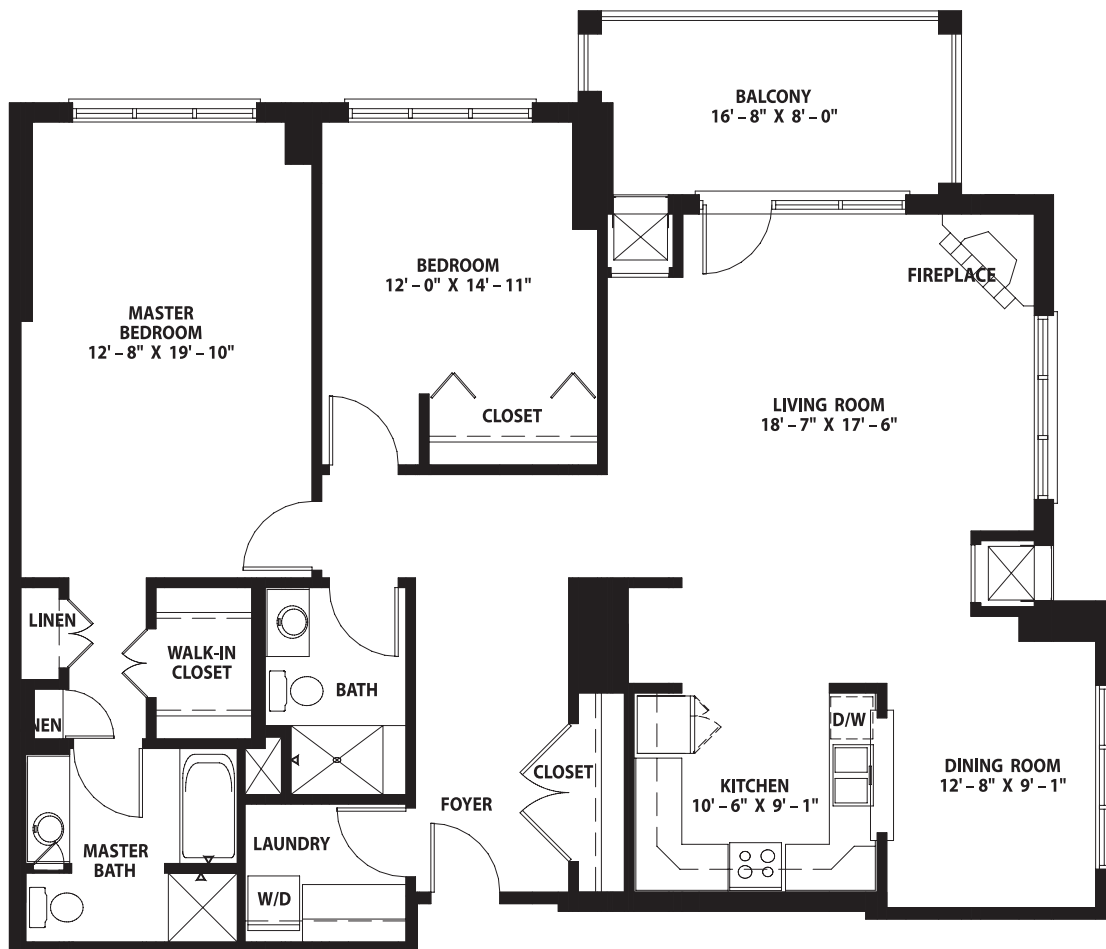

Two-Bedroom Deluxe with Balcony
Canterbury with Balcony

Signature Level

Two-Bedroom, Two-Bath ~ 1,586 square feet

Two-Bedroom Grand with Balcony *Essex with Balcony*

Levels 4 Thru 7, Signature Level

Two-Bedroom, Two-Bath ~ 1,544 square feet

Two-Bedroom Deluxe
Kent

Signature Level

Two-Bedroom, Two-Bath ~ 1,381 square feet

Two-Bedroom Classic
Shipton

Levels 4 Thru 7, Signature Level
Two-Bedroom, Two-Bath ~ 1,173 square feet

Two-Bedroom Custom with Balcony Stafford with Balcony

Levels 4 Thru 7

Two-Bedroom, Two-Bath ~ 1,320 square feet

Two-Bedroom Custom with Balcony
Stafford with Balcony Plaza

Plaza Level

Two-Bedroom, Two-Bath ~ 1,320 square feet