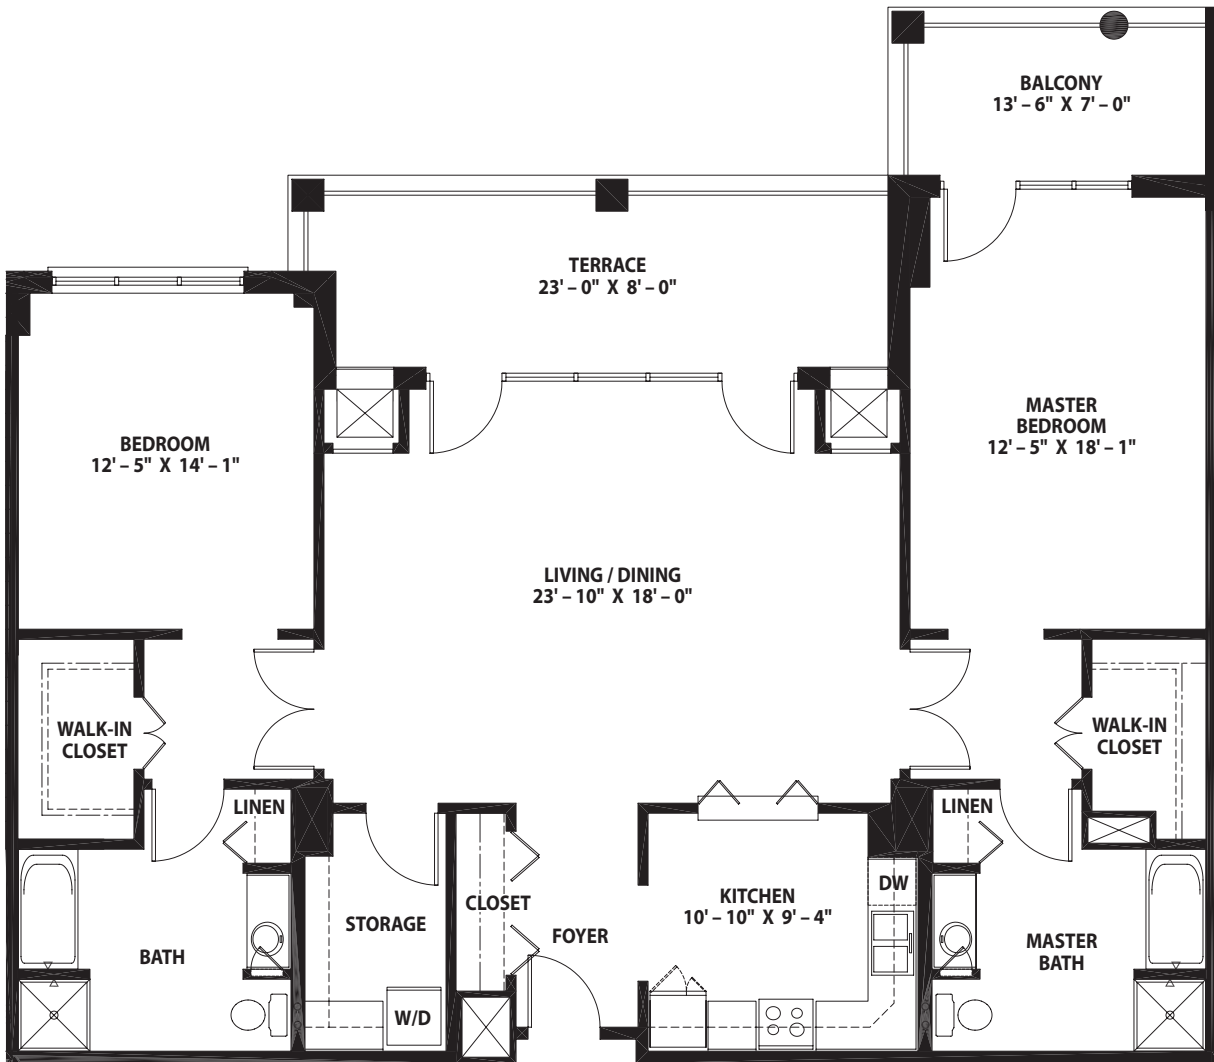

Two-Bedroom Deluxe with Balcony
Canterbury with Balcony

Signature Level

Two-Bedroom, Two-Bath ~ 1,586 square feet

Two-Bedroom Grand with Balcony *Essex with Balcony*

Levels 4 Thru 7, Signature Level

Two-Bedroom, Two-Bath ~ 1,544 square feet

Two-Bedroom Deluxe
Kent

Signature Level

Two-Bedroom, Two-Bath ~ 1,381 square feet

Two-Bedroom Classic
Shipton

Levels 4 Thru 7, Signature Level
Two-Bedroom, Two-Bath ~ 1,173 square feet

Two-Bedroom Custom with Balcony Stafford with Balcony

Levels 4 Thru 7

Two-Bedroom, Two-Bath ~ 1,320 square feet

Two-Bedroom Custom with Balcony
Stafford with Balcony Plaza

Plaza Level

Two-Bedroom, Two-Bath ~ 1,320 square feet