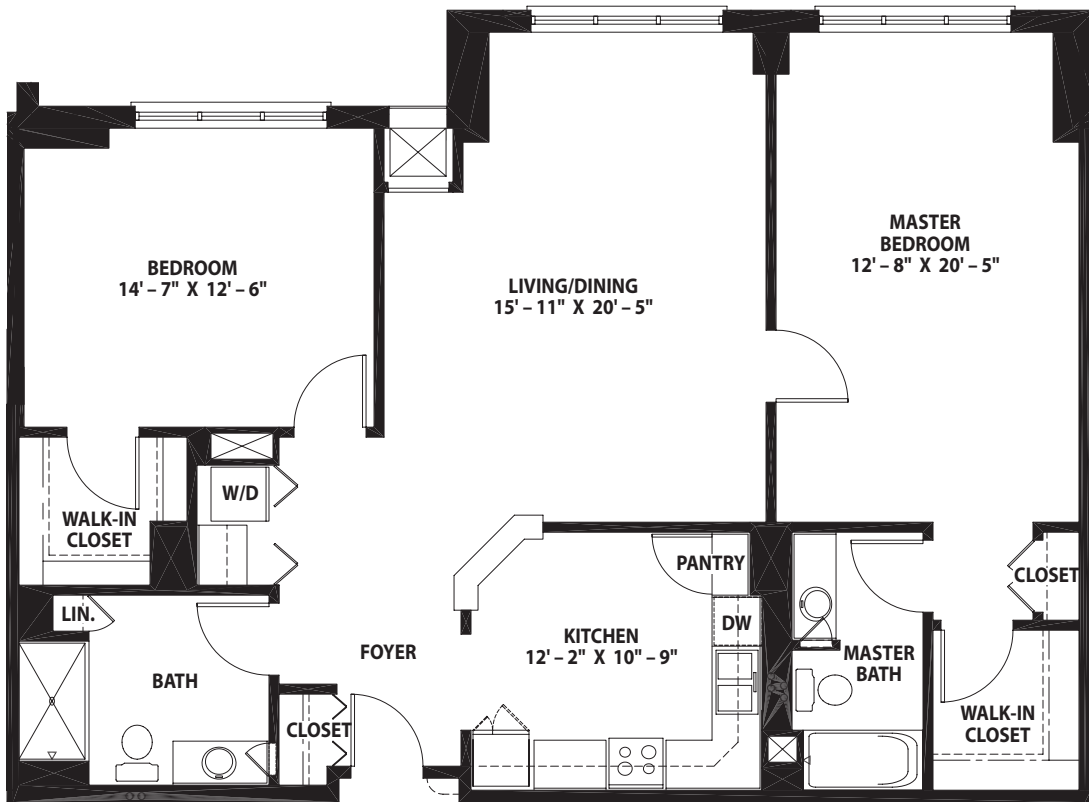

Two-Bedroom Deluxe with Balcony
Canterbury with Balcony

Signature Level

Two-Bedroom, Two-Bath ~ 1,586 square feet

Two-Bedroom Grand with Balcony *Essex with Balcony*

Levels 4 Thru 7, Signature Level

Two-Bedroom, Two-Bath ~ 1,544 square feet

Two-Bedroom Deluxe
Kent

Signature Level

Two-Bedroom, Two-Bath ~ 1,381 square feet

Two-Bedroom Classic
Shipton

Levels 4 Thru 7, Signature Level
Two-Bedroom, Two-Bath ~ 1,173 square feet

Two-Bedroom Custom with Balcony Stafford with Balcony

Levels 4 Thru 7

Two-Bedroom, Two-Bath ~ 1,320 square feet

Two-Bedroom Custom with Balcony
Stafford with Balcony Plaza

Plaza Level

Two-Bedroom, Two-Bath ~ 1,320 square feet