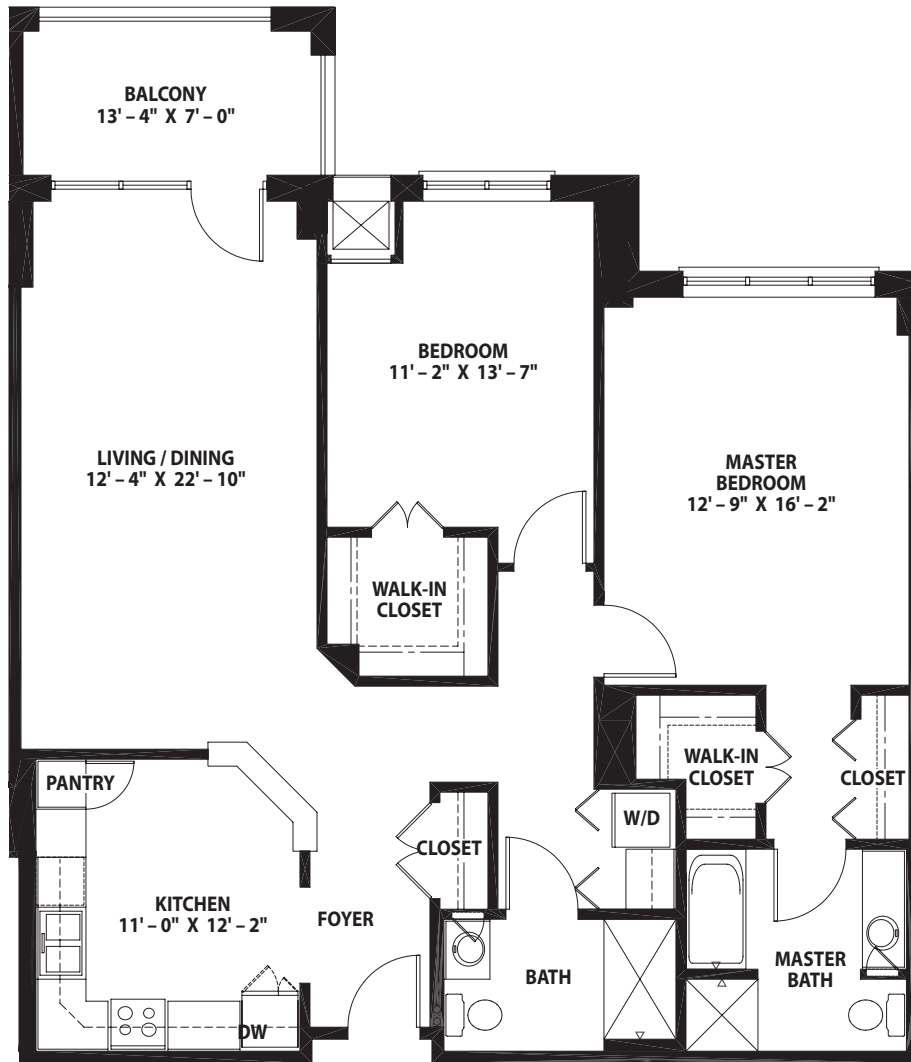

Two-Bedroom Deluxe with Balcony
Canterbury with Balcony

Signature Level

Two-Bedroom, Two-Bath ~ 1,586 square feet

Two-Bedroom Grand with Balcony *Essex with Balcony*

Levels 4 Thru 7, Signature Level

Two-Bedroom, Two-Bath ~ 1,544 square feet

Two-Bedroom Deluxe
Kent

Signature Level

Two-Bedroom, Two-Bath ~ 1,381 square feet

Two-Bedroom Classic
Shipton

Levels 4 Thru 7, Signature Level
Two-Bedroom, Two-Bath ~ 1,173 square feet

Two-Bedroom Custom with Balcony Stafford with Balcony

Levels 4 Thru 7

Two-Bedroom, Two-Bath ~ 1,320 square feet

Two-Bedroom Custom with Balcony
Stafford with Balcony Plaza

Plaza Level

Two-Bedroom, Two-Bath ~ 1,320 square feet