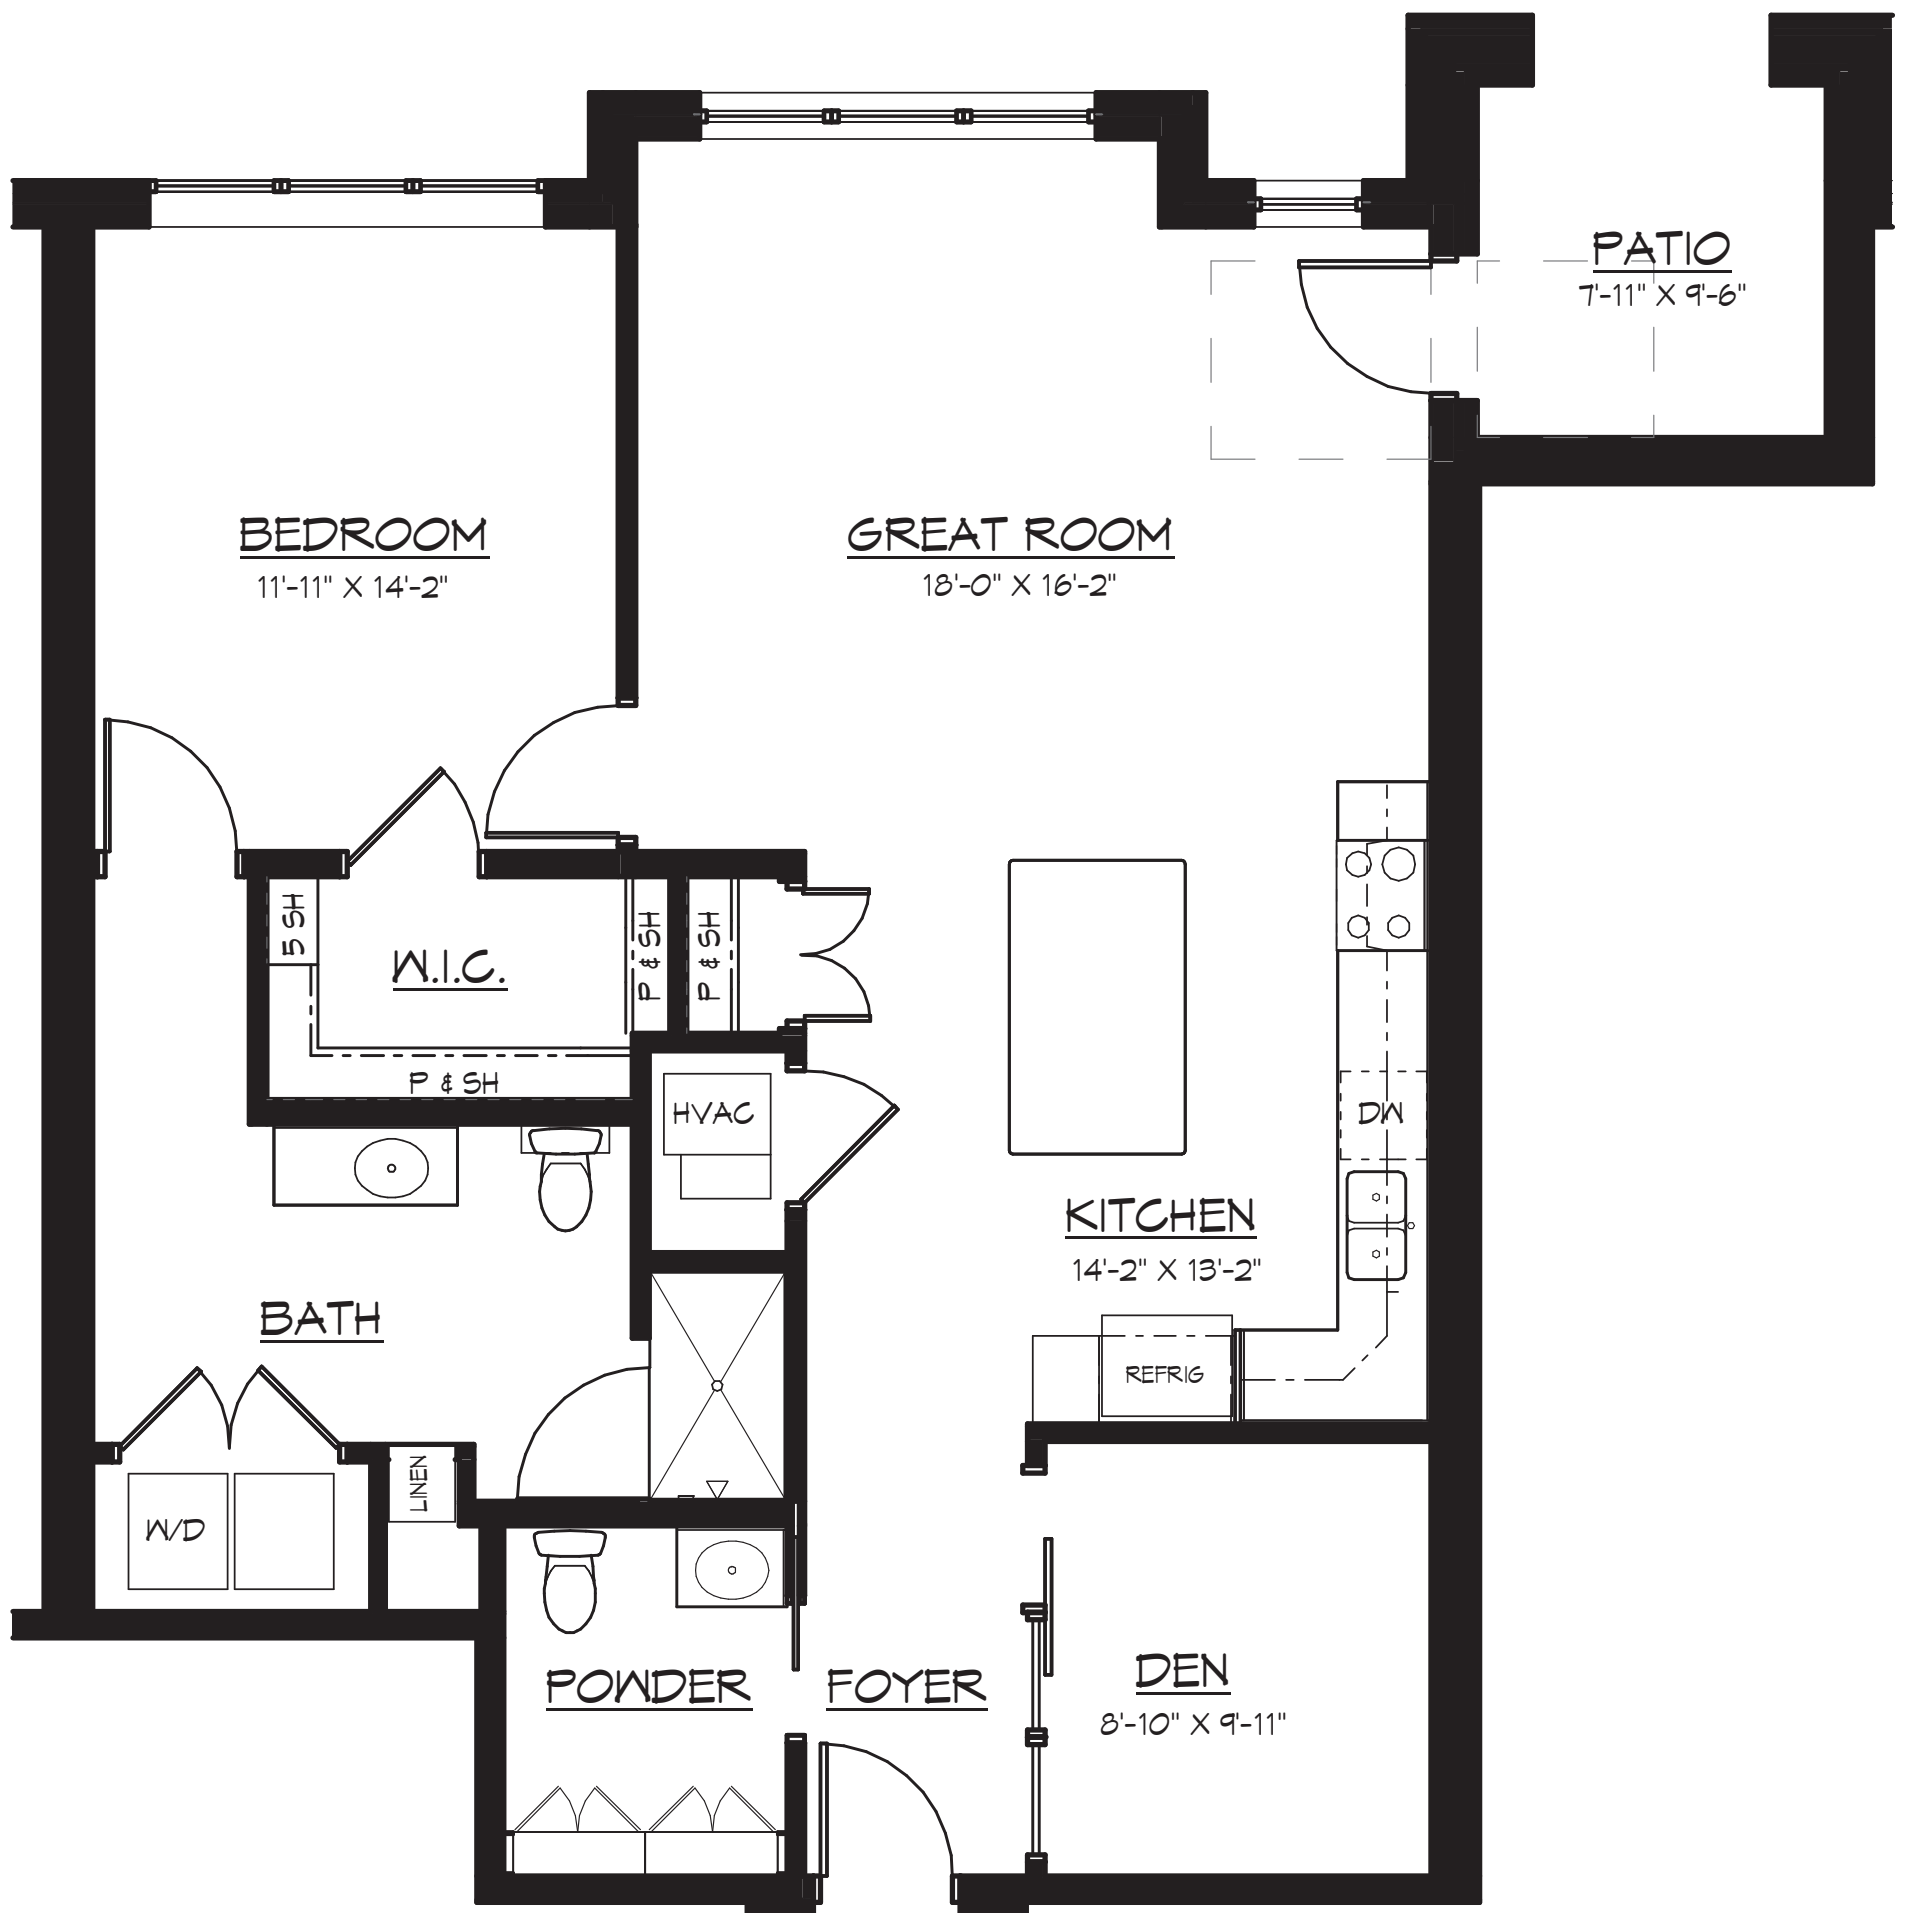

FLOOR PLANS

# Magnolia Star Adaptable

1,177 sq.ft.  
1 bedroom, 1½ bath, den