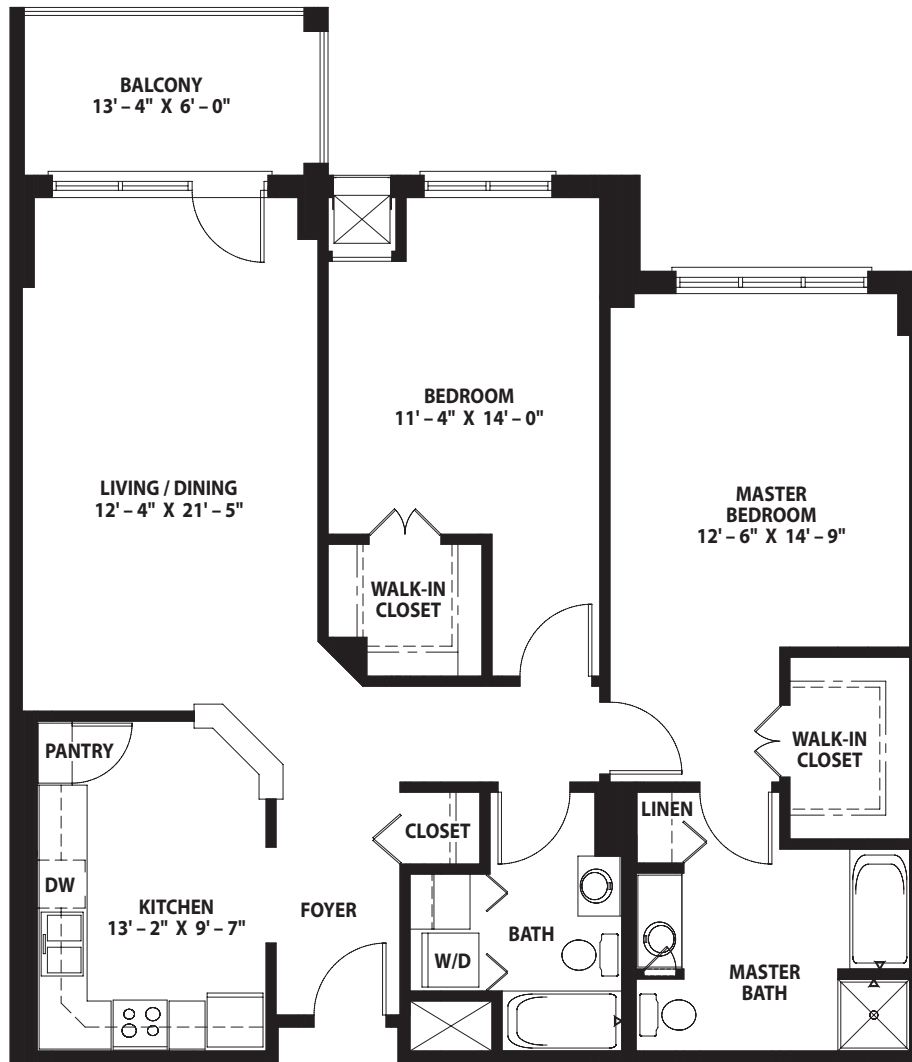

Two-Bedroom Custom with Balcony Stafford with Balcony

Levels 4 Thru 7

Two-Bedroom, Two-Bath ~ 1,320 square feet