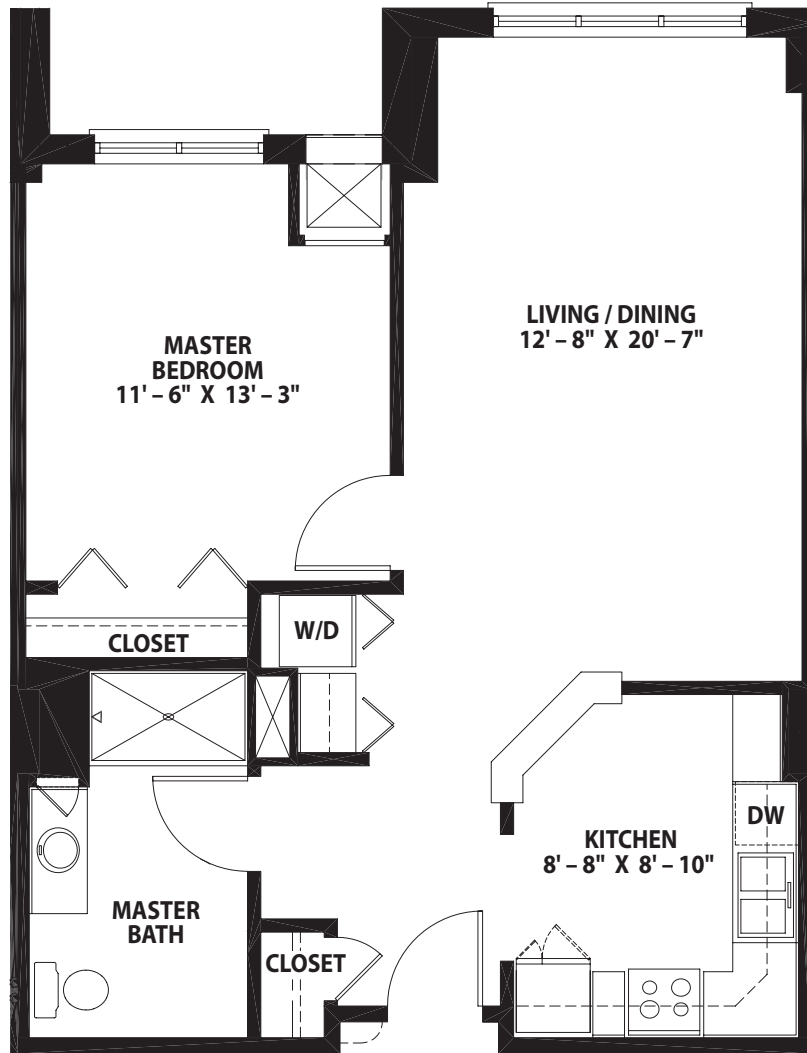

*One-Bedroom Deluxe
York*

Levels 4 Thru 7

One-Bedroom, One-Bath ~ 764 square feet