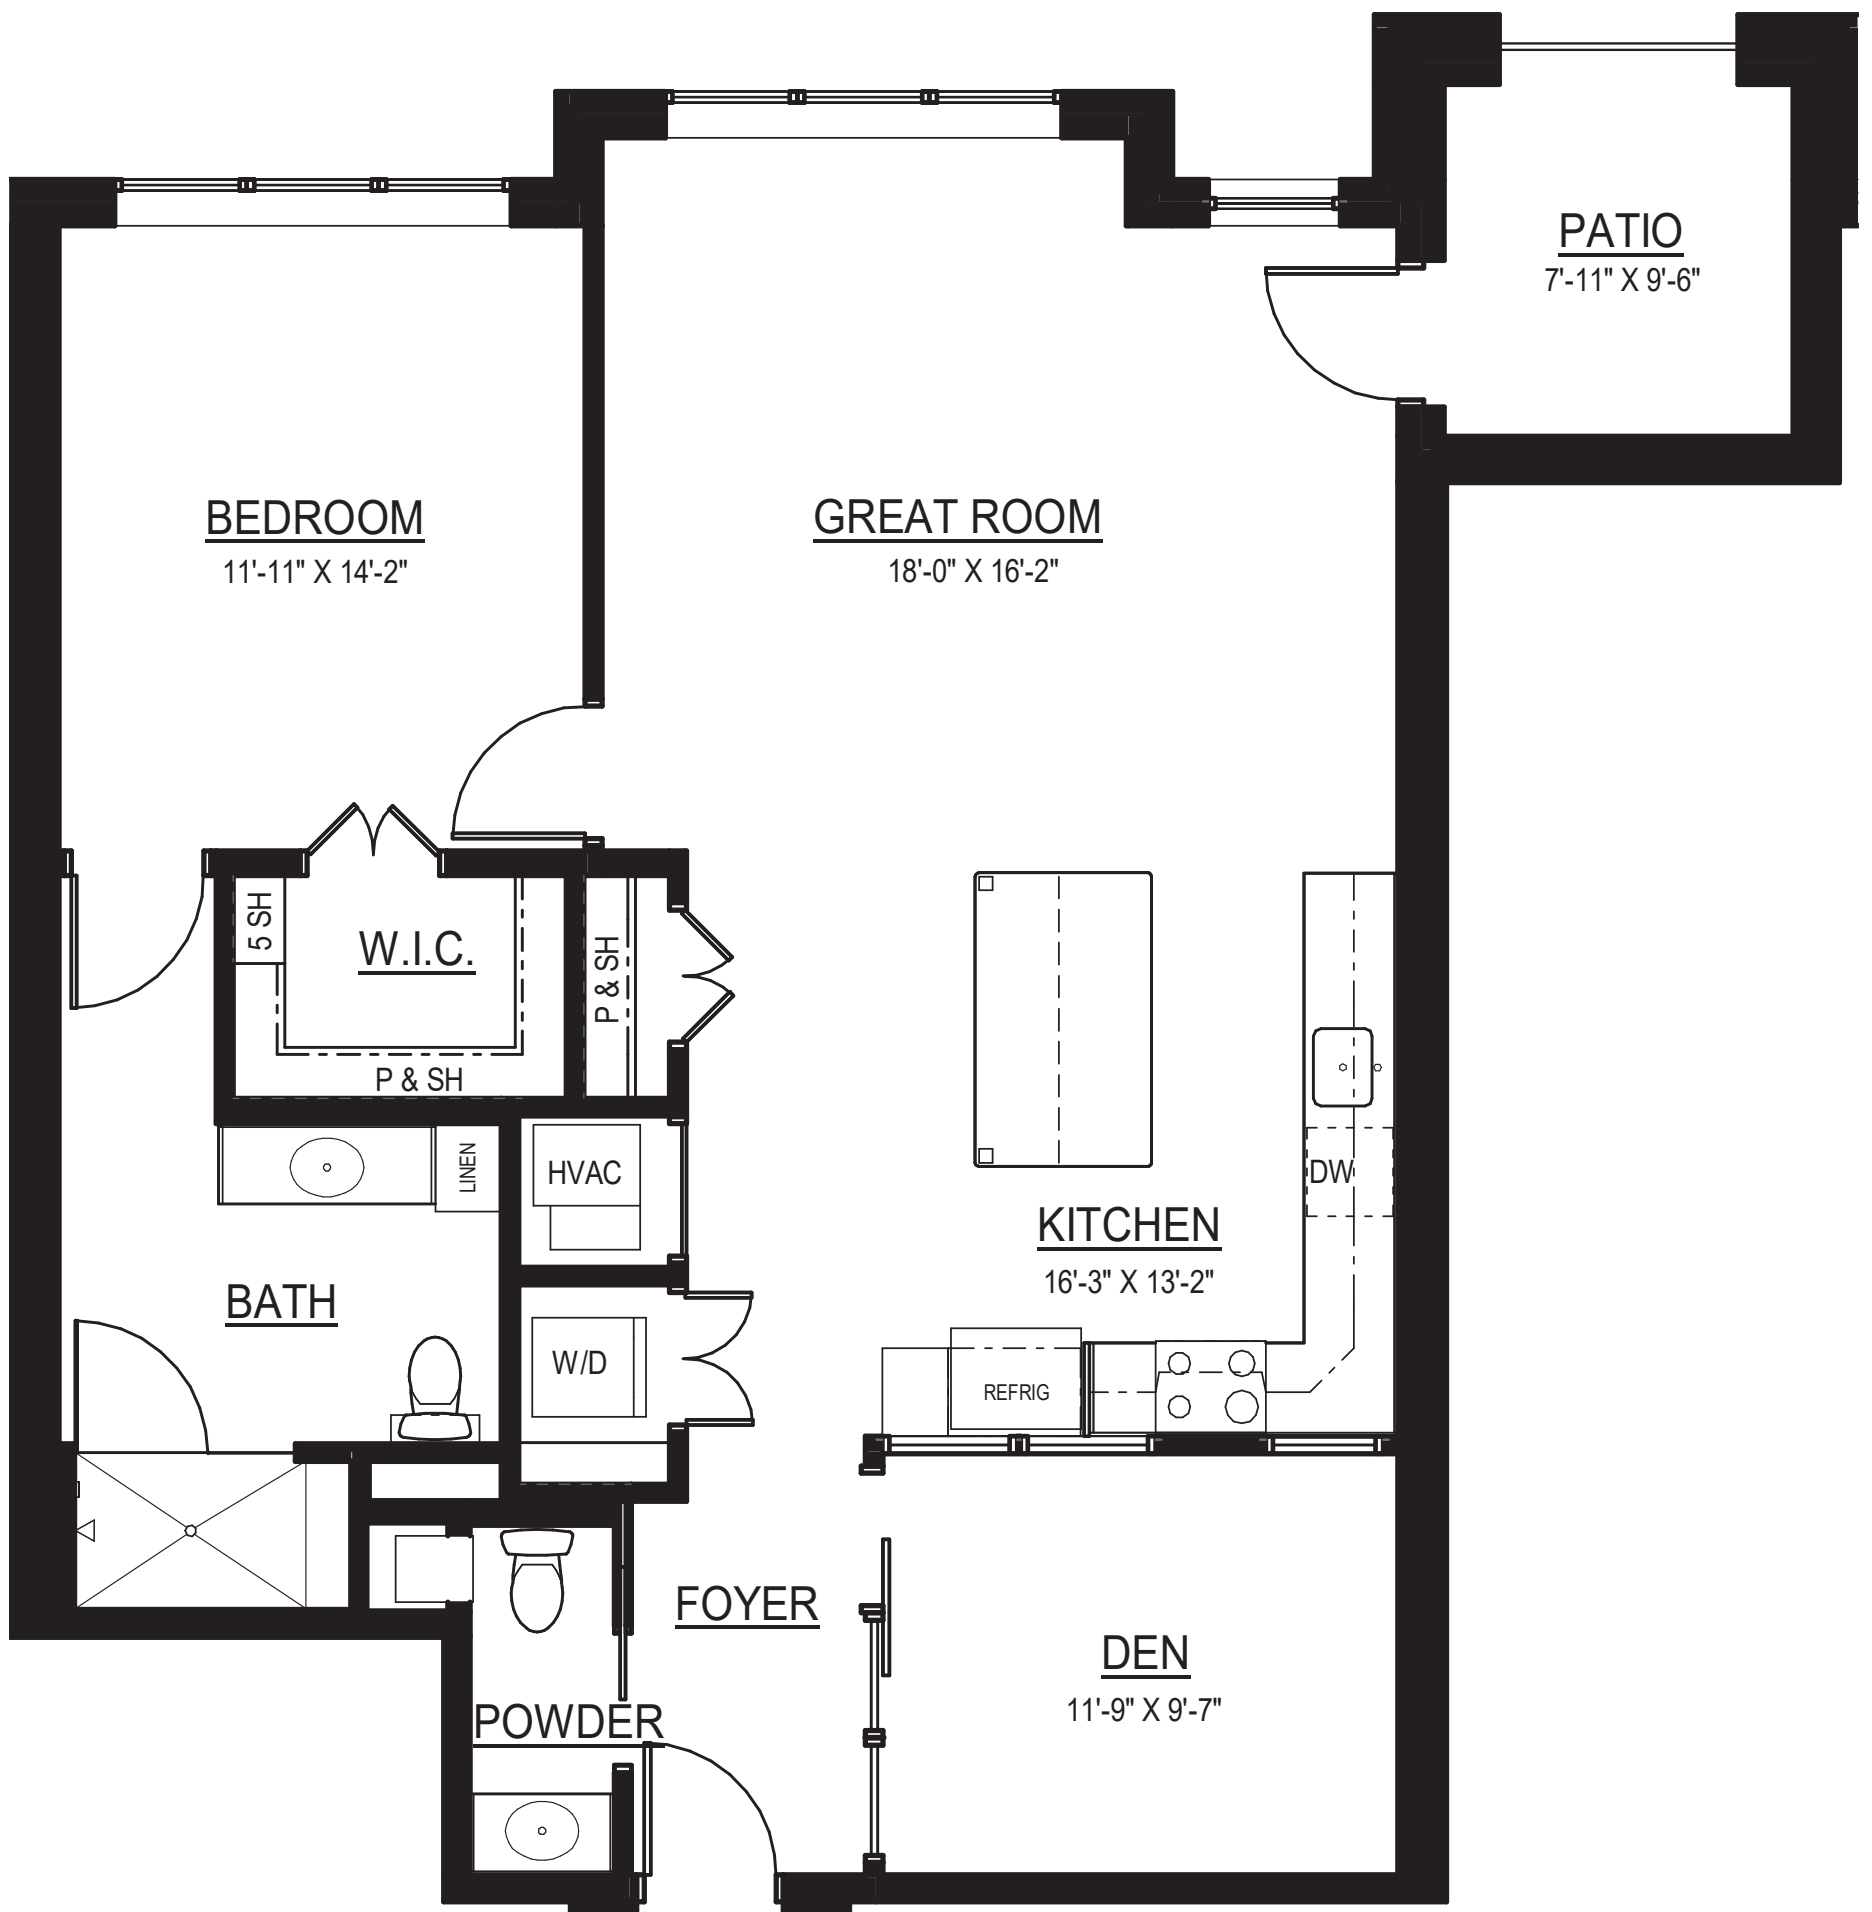

FLOOR PLANS

# Magnolia

1,177 sq.ft.

1 bedroom, 1½ bath, den