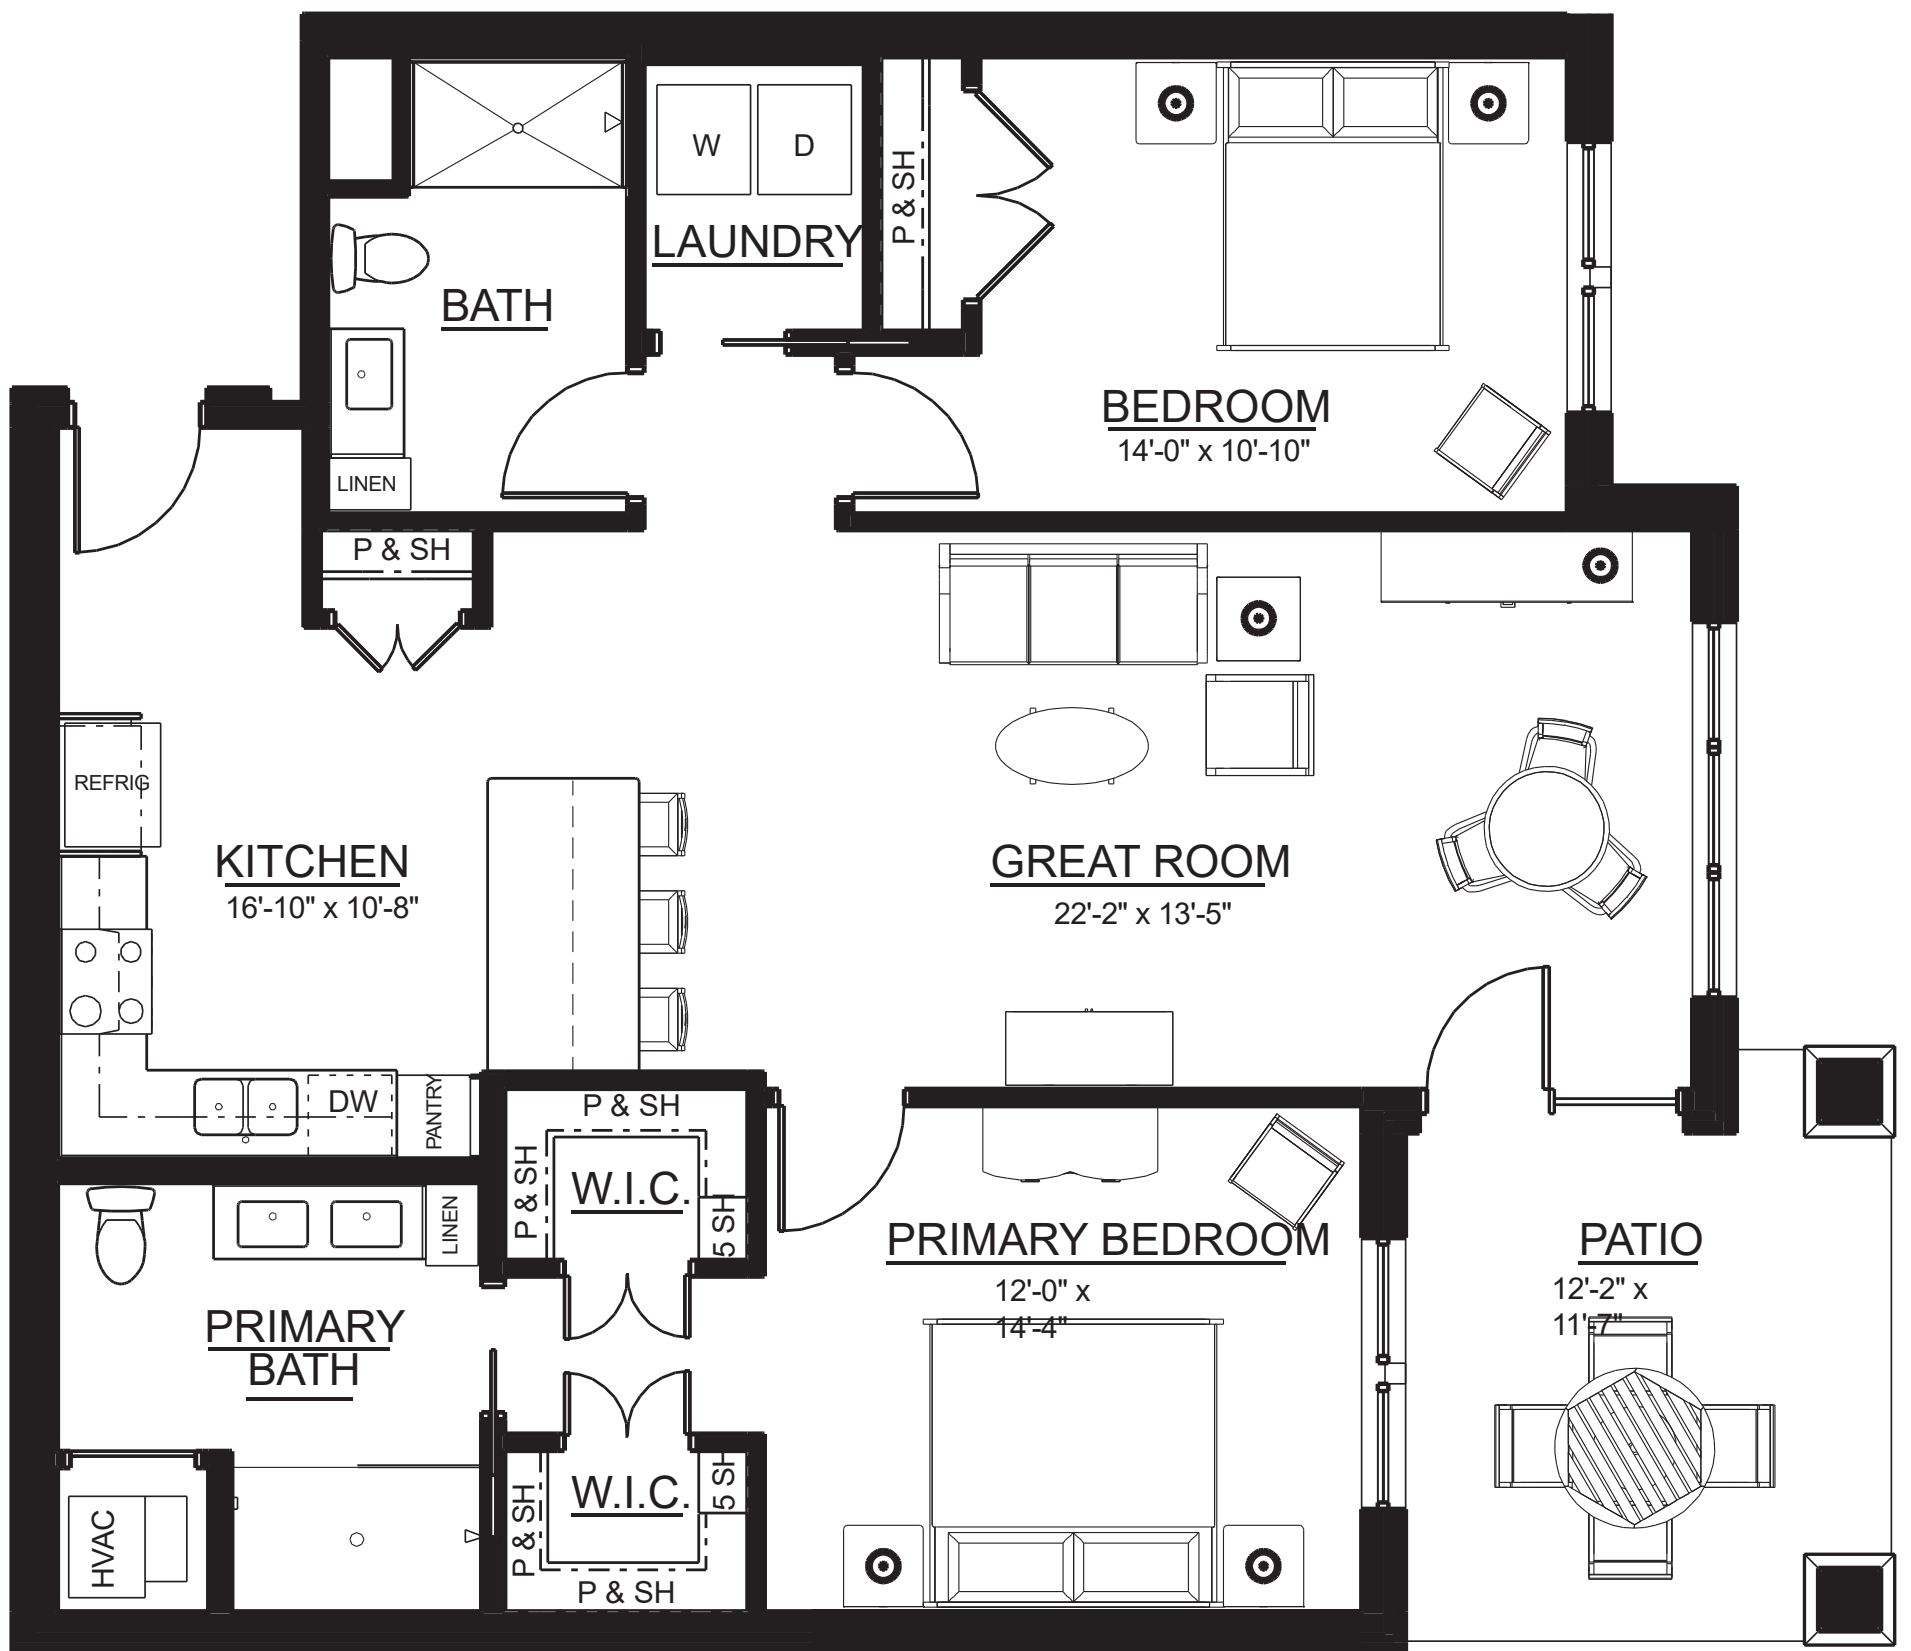

FLOOR PLANS

# Willow

1,347 sq.ft.  
2 bedroom, 2 bath