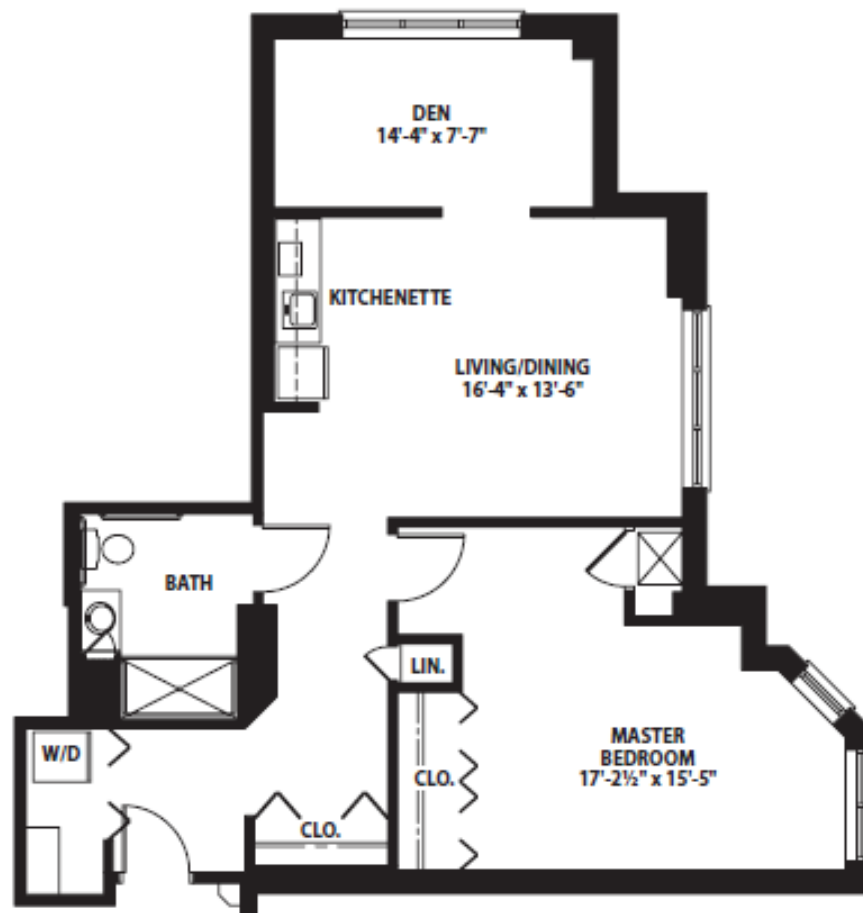

One-Bedroom with Den
Connecticut

Catered Living

One-Bedroom, One-Bath ~ 974 square feet