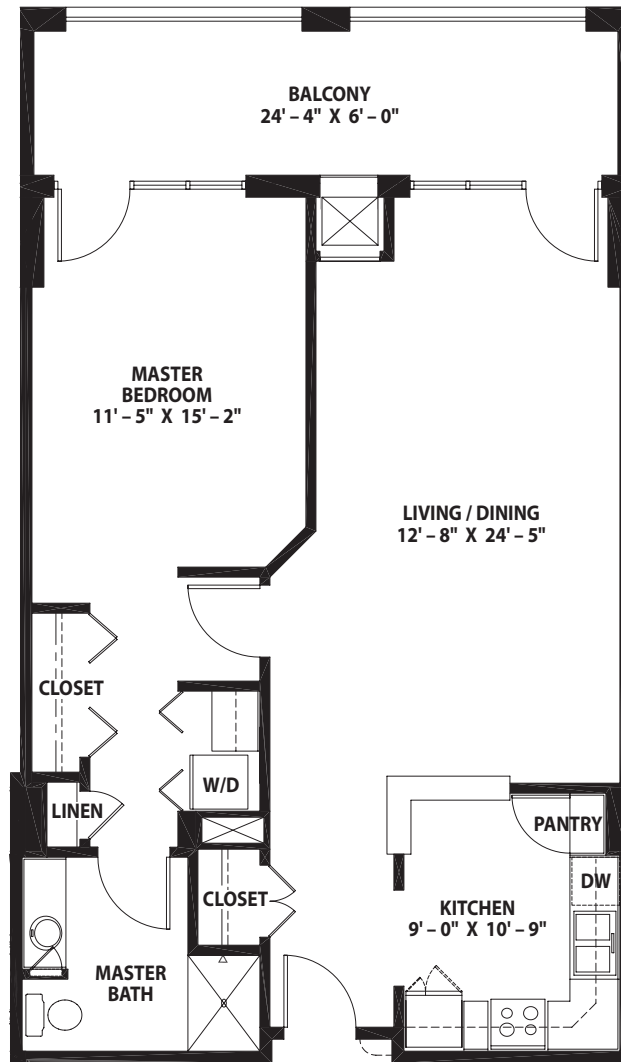

One-Bedroom Grand with Balcony
Bristol with Balcony

Levels 4 Thru 7

One-Bedroom, One-Bath ~ 912 square feet