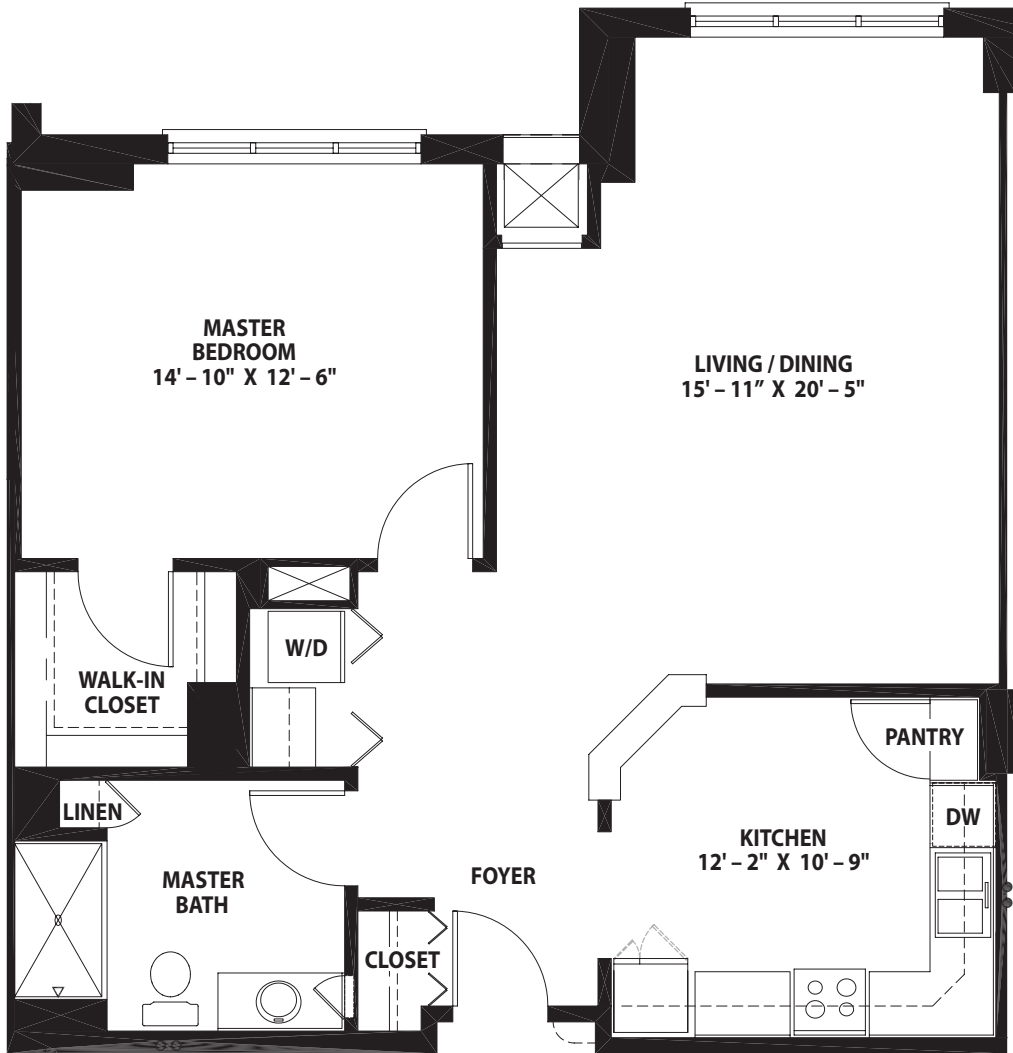

One-Bedroom Grand Bristol

Levels 4 Thru 7

One-Bedroom, One-Bath ~ 953 square feet