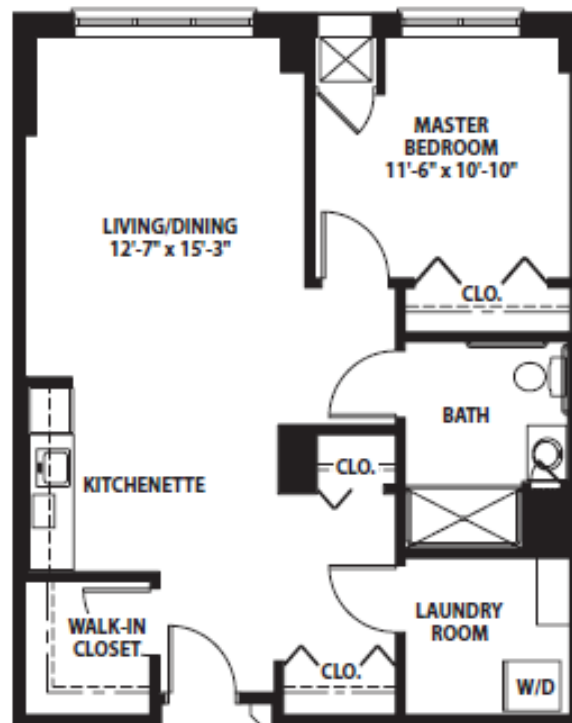

One-Bedroom
Rhode Island

Catered Living

One-Bedroom, One-Bath ~ 787 square feet