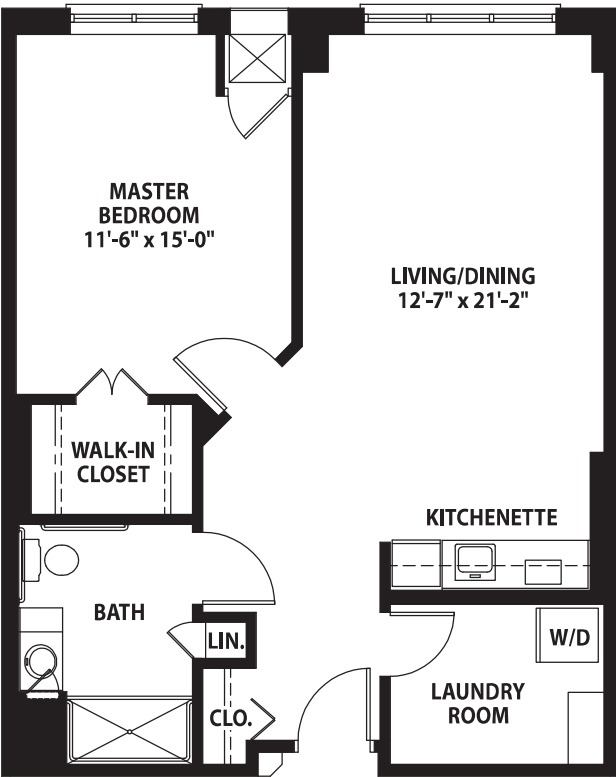

*One-Bedroom Deluxe*  
*South Carolina*

---

*Catered Living*

One-Bedroom, One-Bath ~ 787 square feet