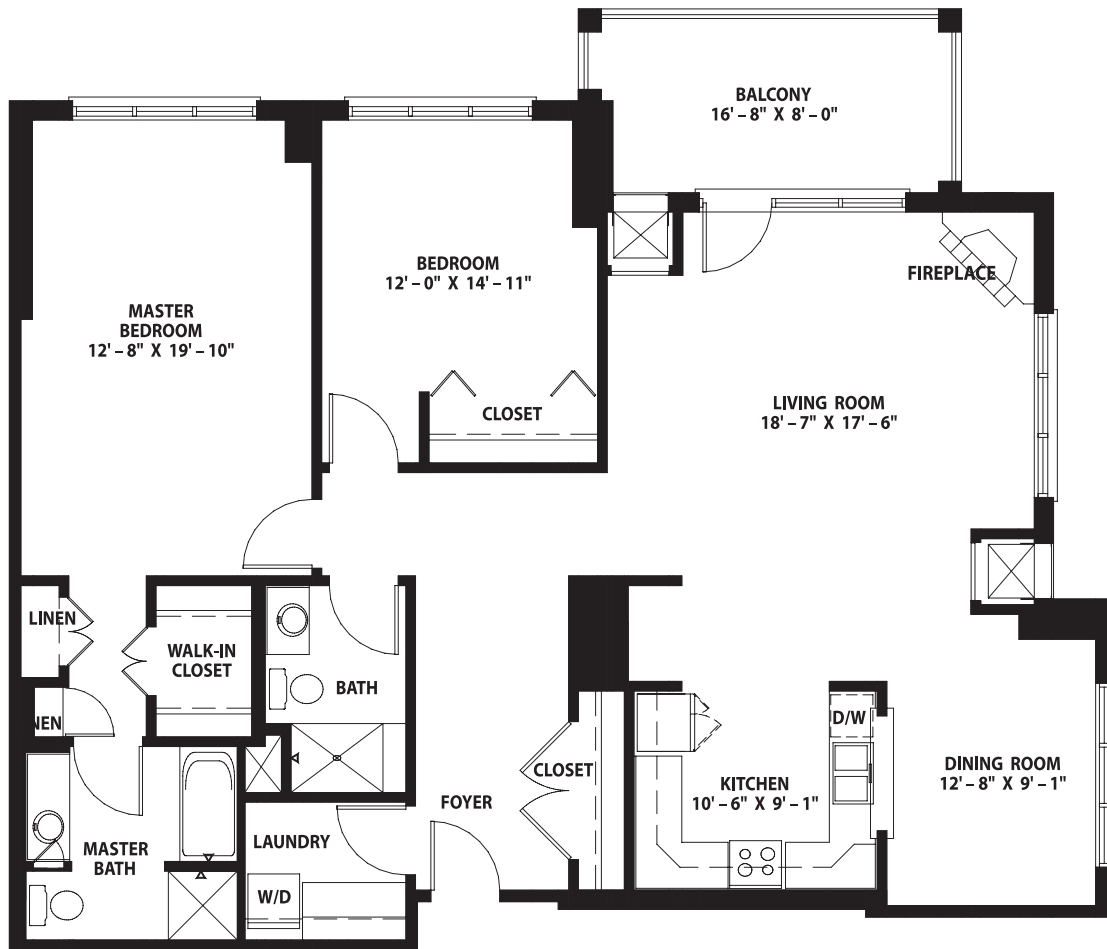

Two-Bedroom Grand with Balcony *Essex with Balcony*

Levels 4 Thru 7, Signature Level

Two-Bedroom, Two-Bath ~ 1,544 square feet